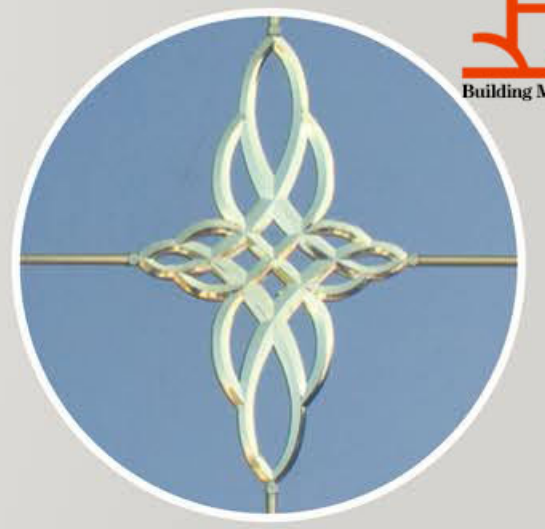

Golden plastic flower