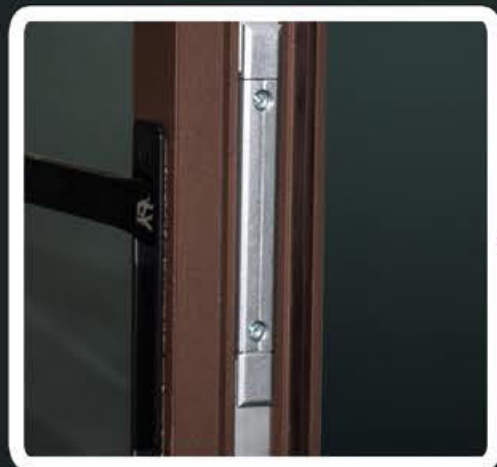

# LINGYIN WHOLE SET ACCESSORIES

顶级配件

Muilt-point lock system

SUS 304 Friction stay

HINGE

2 IN 1 80 series lock handle:  
outside window leaf build in style handie;  
inside net sash matt gloss gand style