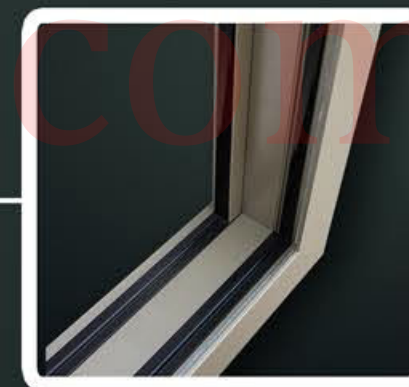

bottom frame inside is higher than outside to STOP RAIN