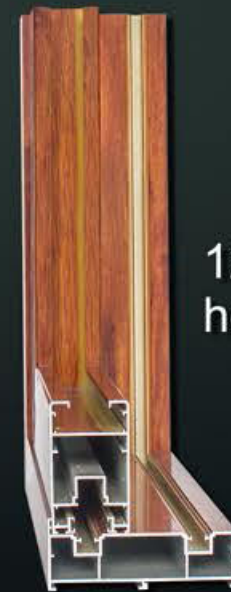

80 series 1.4mm sliding window

VS

120 series 1.8mm heavy duty sliding door