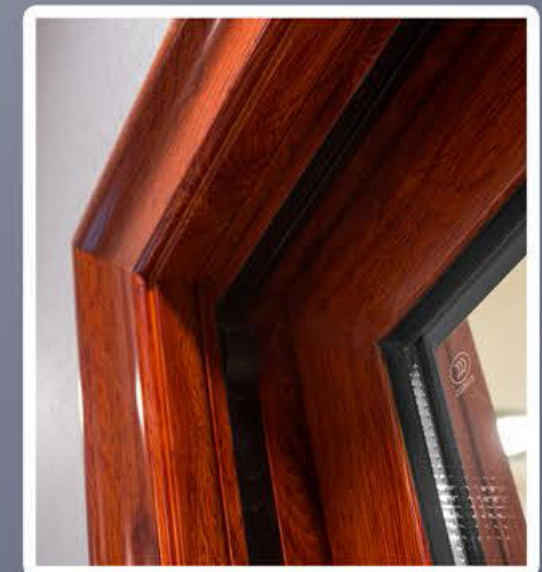

- Thickness 1.8mm
- With arch frame cover on the wall
- wall thickness 200mm
- 5mm+12A+5mm double glazing
- Muilt-point lock system
- BV (bureau veritas)