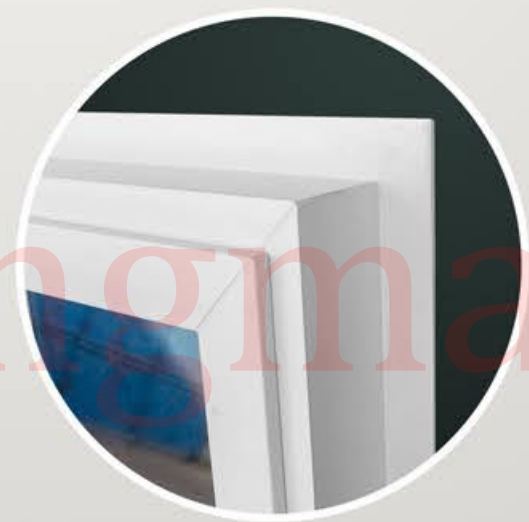

88 series UPVC sliding

Usage

- Profile thickness 2.5mm with reinforcement steel bar
- Expand frame cover on the wall
- Double glazing 5mm+9a flower+5mm
- Moon lock
- BV certificated、

ADVANTAGE

UPVC window is more quiet and also salt-proof than aluminum window product , but upvc window is not as strong and sun-proof as alulminum window , that is why we put U -shape reinforcement steel bar inside the upvc profile to make it durable.

Golden plastic flower

Decorating frame

- 1.expanding window looking
- 2.No rain permeate in
- 3.Noise reduction
- 4.cover wall slot