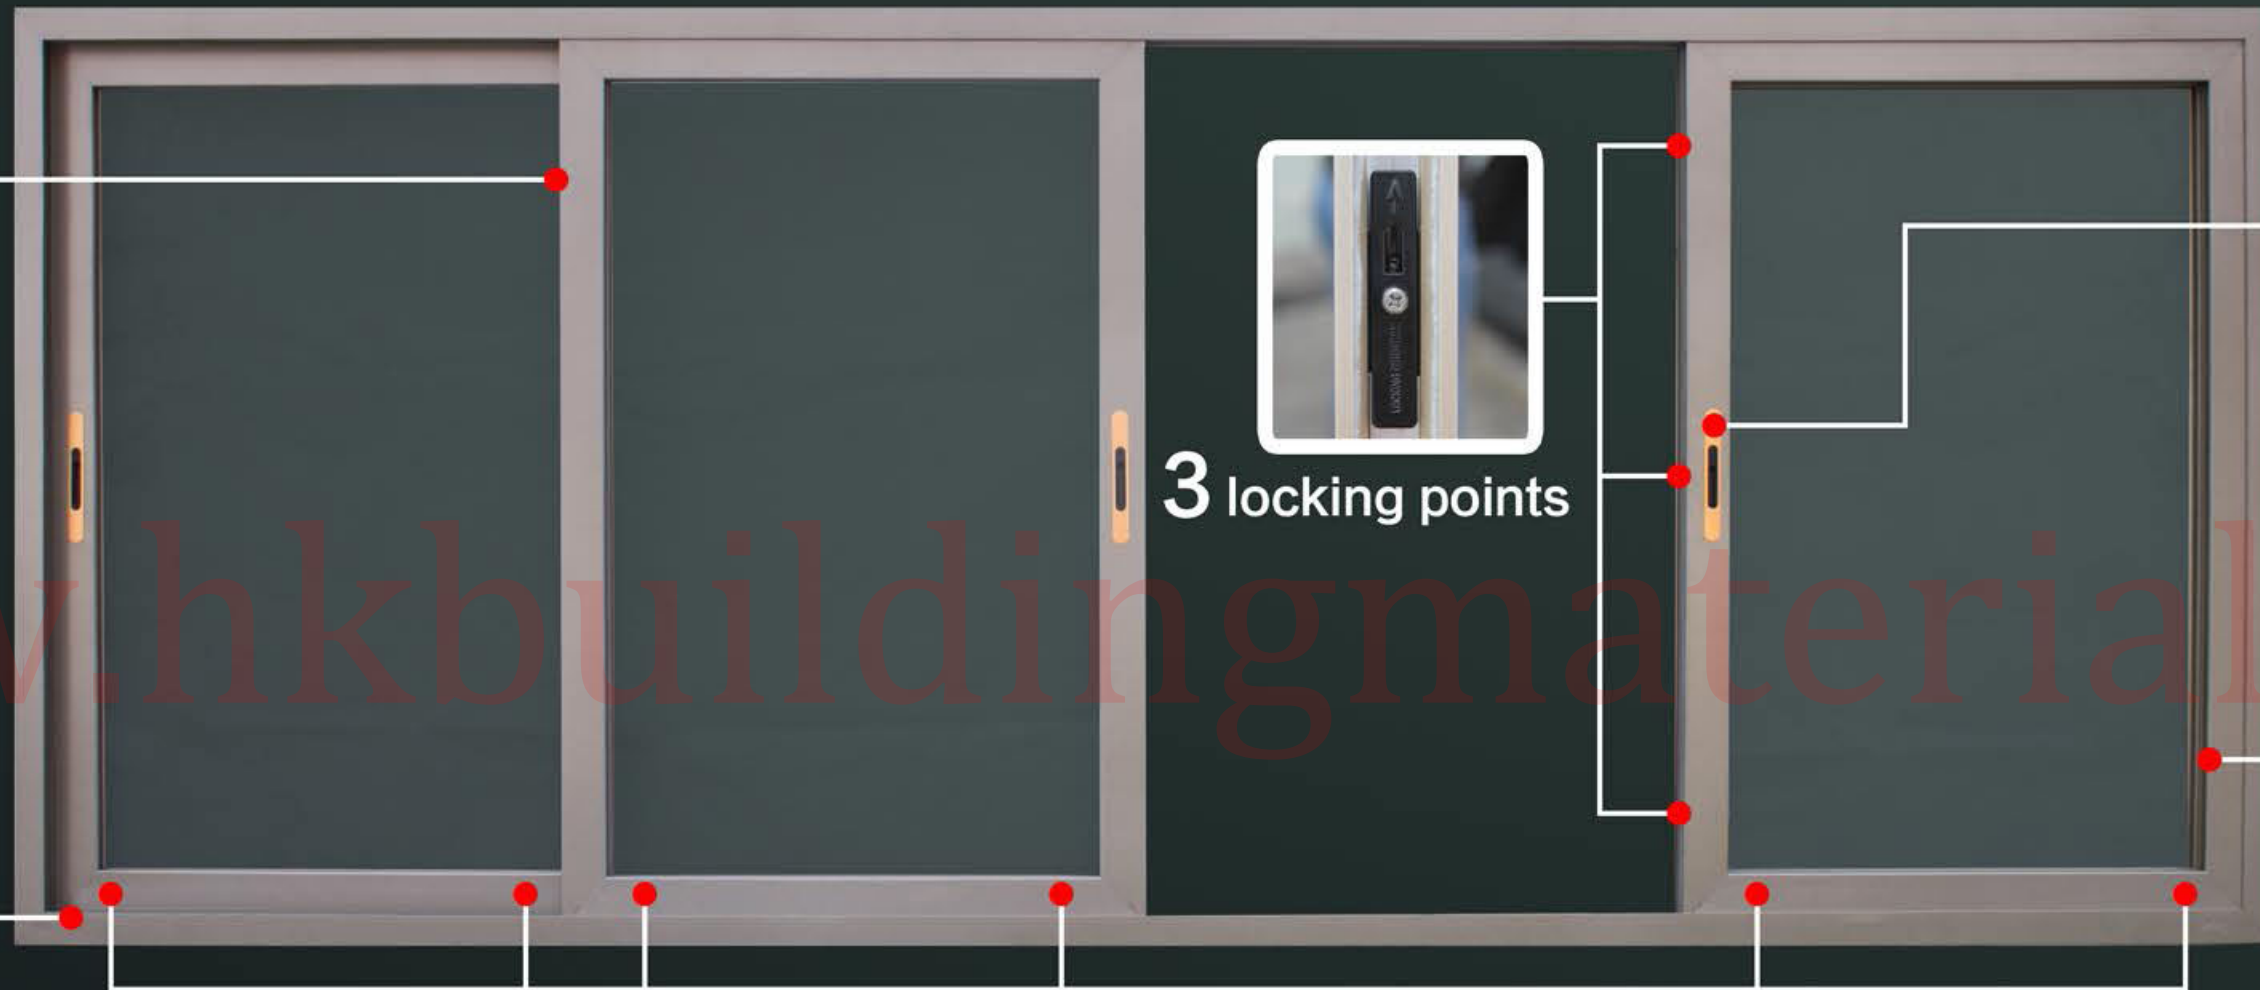

bottom frame inside is higher than outside to STOP RAIN