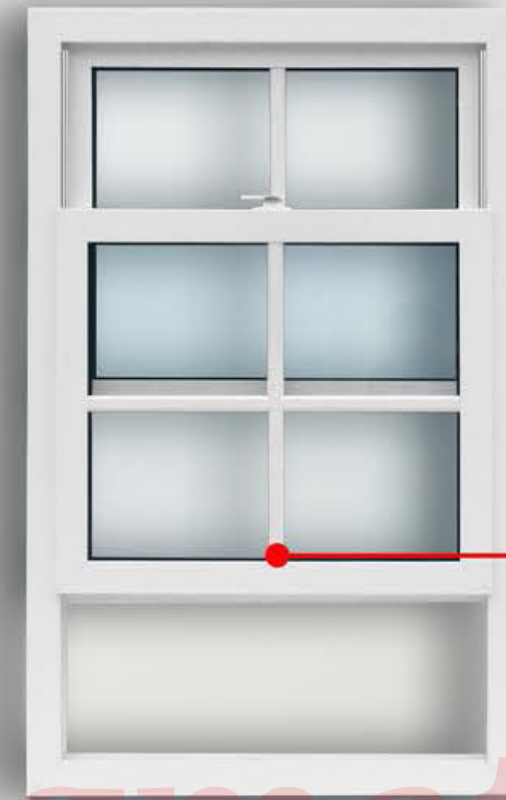

88 series UPVC vertical sliding

ADVANTAGE

- Single or 5mm+9A+5mm double glazing
- Moon lock system
- BV (bureau veritas) certificated
- Color :white /wooden grain
- Open way: Sliding up and down
- Thickness 2.5mm with reinforcement steel bar

CONCH Profile

every original conch profile is coming with different batch number

Aluminum Grill

fix at both front and back sides of double glazing

Moon lock