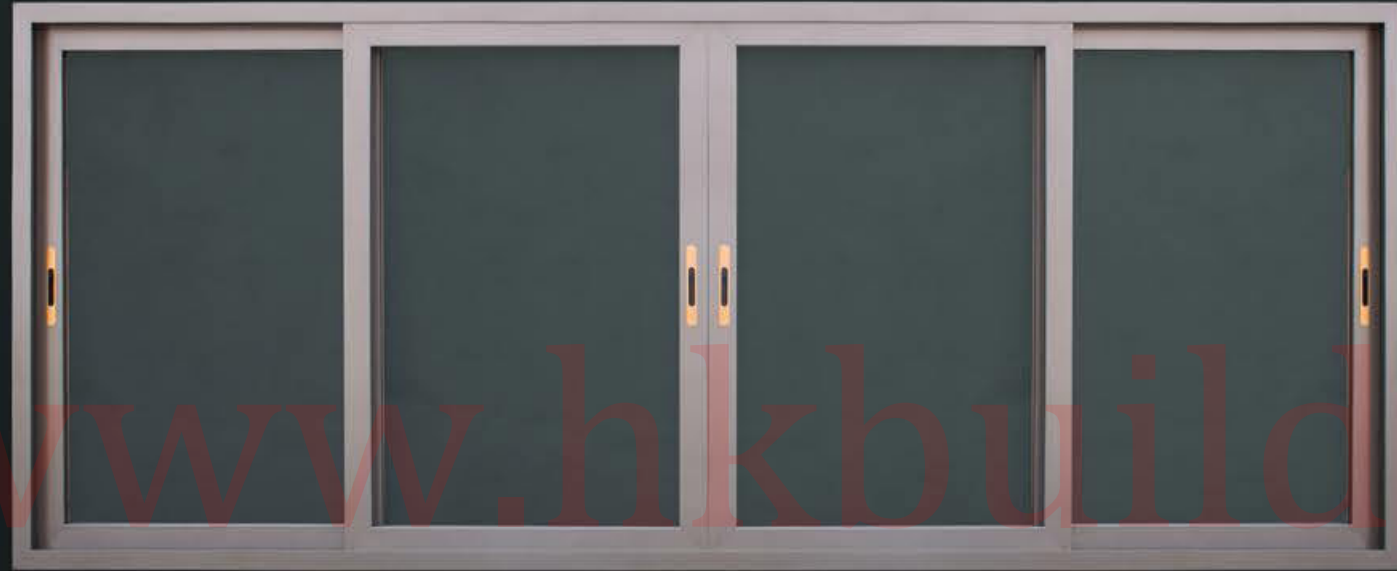

80 series 2 track sliding window