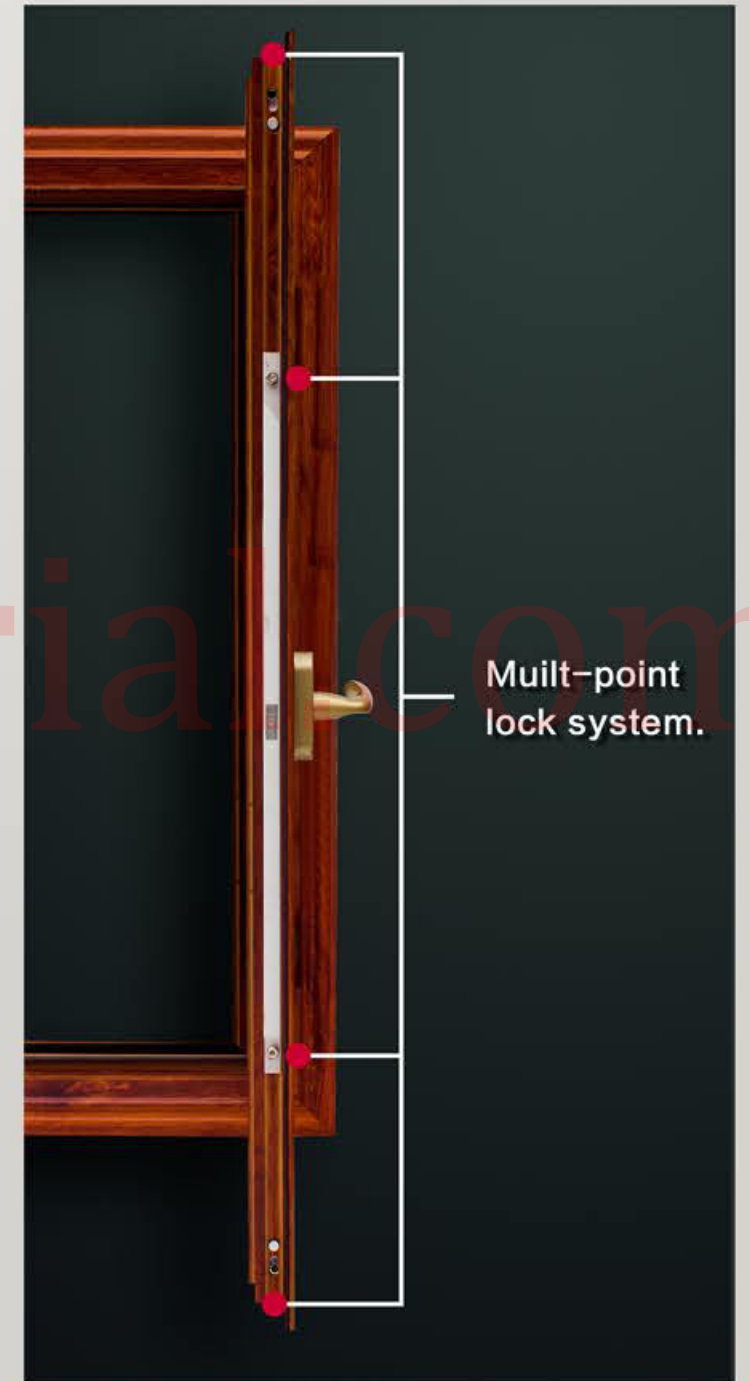

### Visual expand

With frame cover on the wall, it will make ur window look bigger than its actually size, for example this window from wall to wall size is 1.4mX1.4m, but when you take measure from frame to frame, it will be 1.8mx1.8m

### Usage

- powder coated finish
- Thickness 1.4mm
- With arch frame cover on the wall
- Single or 5mm+9A+5mm double glazing
- Mult-point lock system
- BV (bureau veritas) certificated
- Color :white/golden/champange/golden oak
- Open way: Casement / tilt-turn

# Usage

- better air ventilation than sliding window
- middle aluminum pillar REMIND PEOPLE PAY ATTENTION TO OUTSIDE
- applied in HIGHER FLOOR in the building
- For good looking , u can also choose to remove this pillar