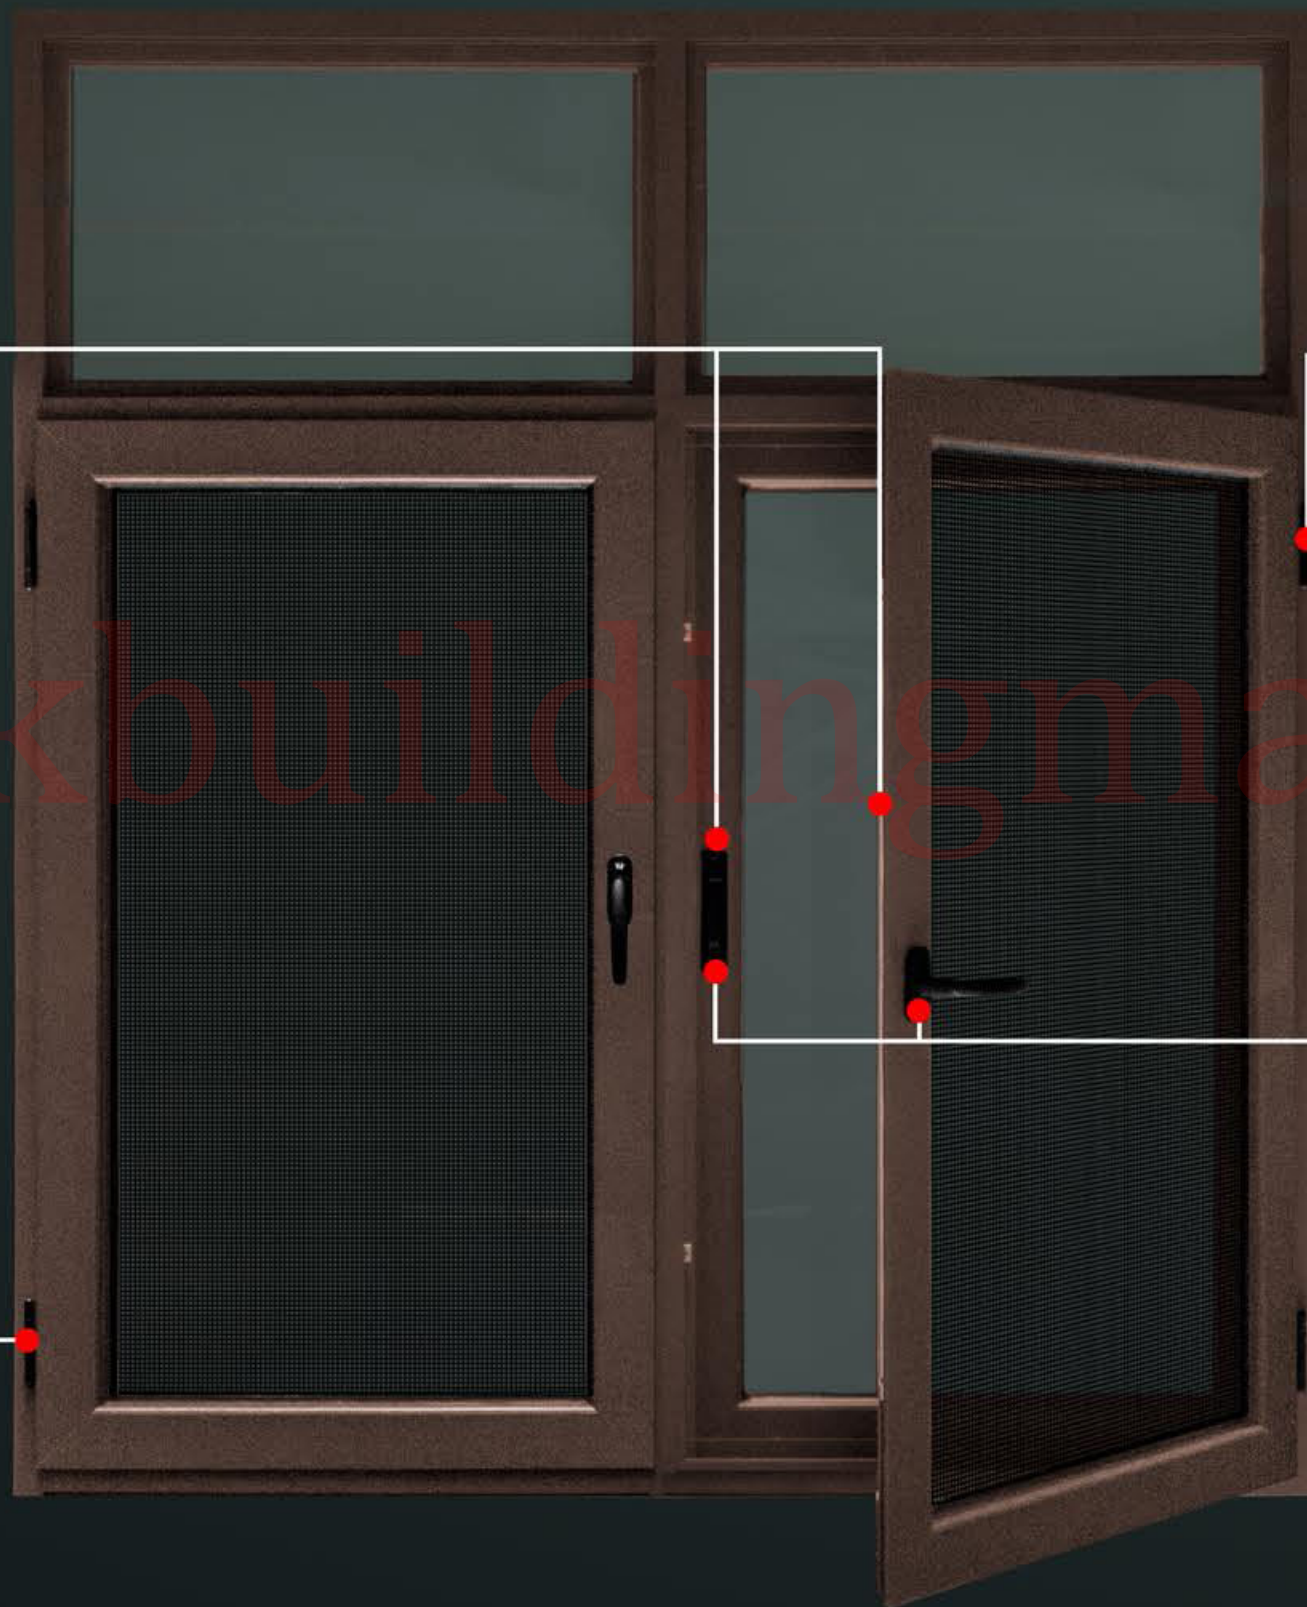

# LINGYIN WHOLE SET ACCESSORIES

顶级配件

Muilt-point lock system

SUS 304 Friction stay

HINGE

2 IN 1 80 series lock handle:  
outside window leaf build in style handie;  
inside net sash matt gloss gand style