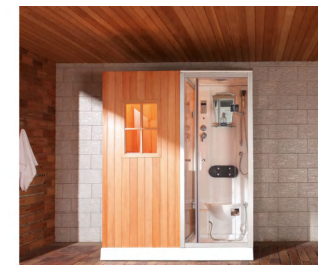

WSD-111 Size: 1700x830x2150mm