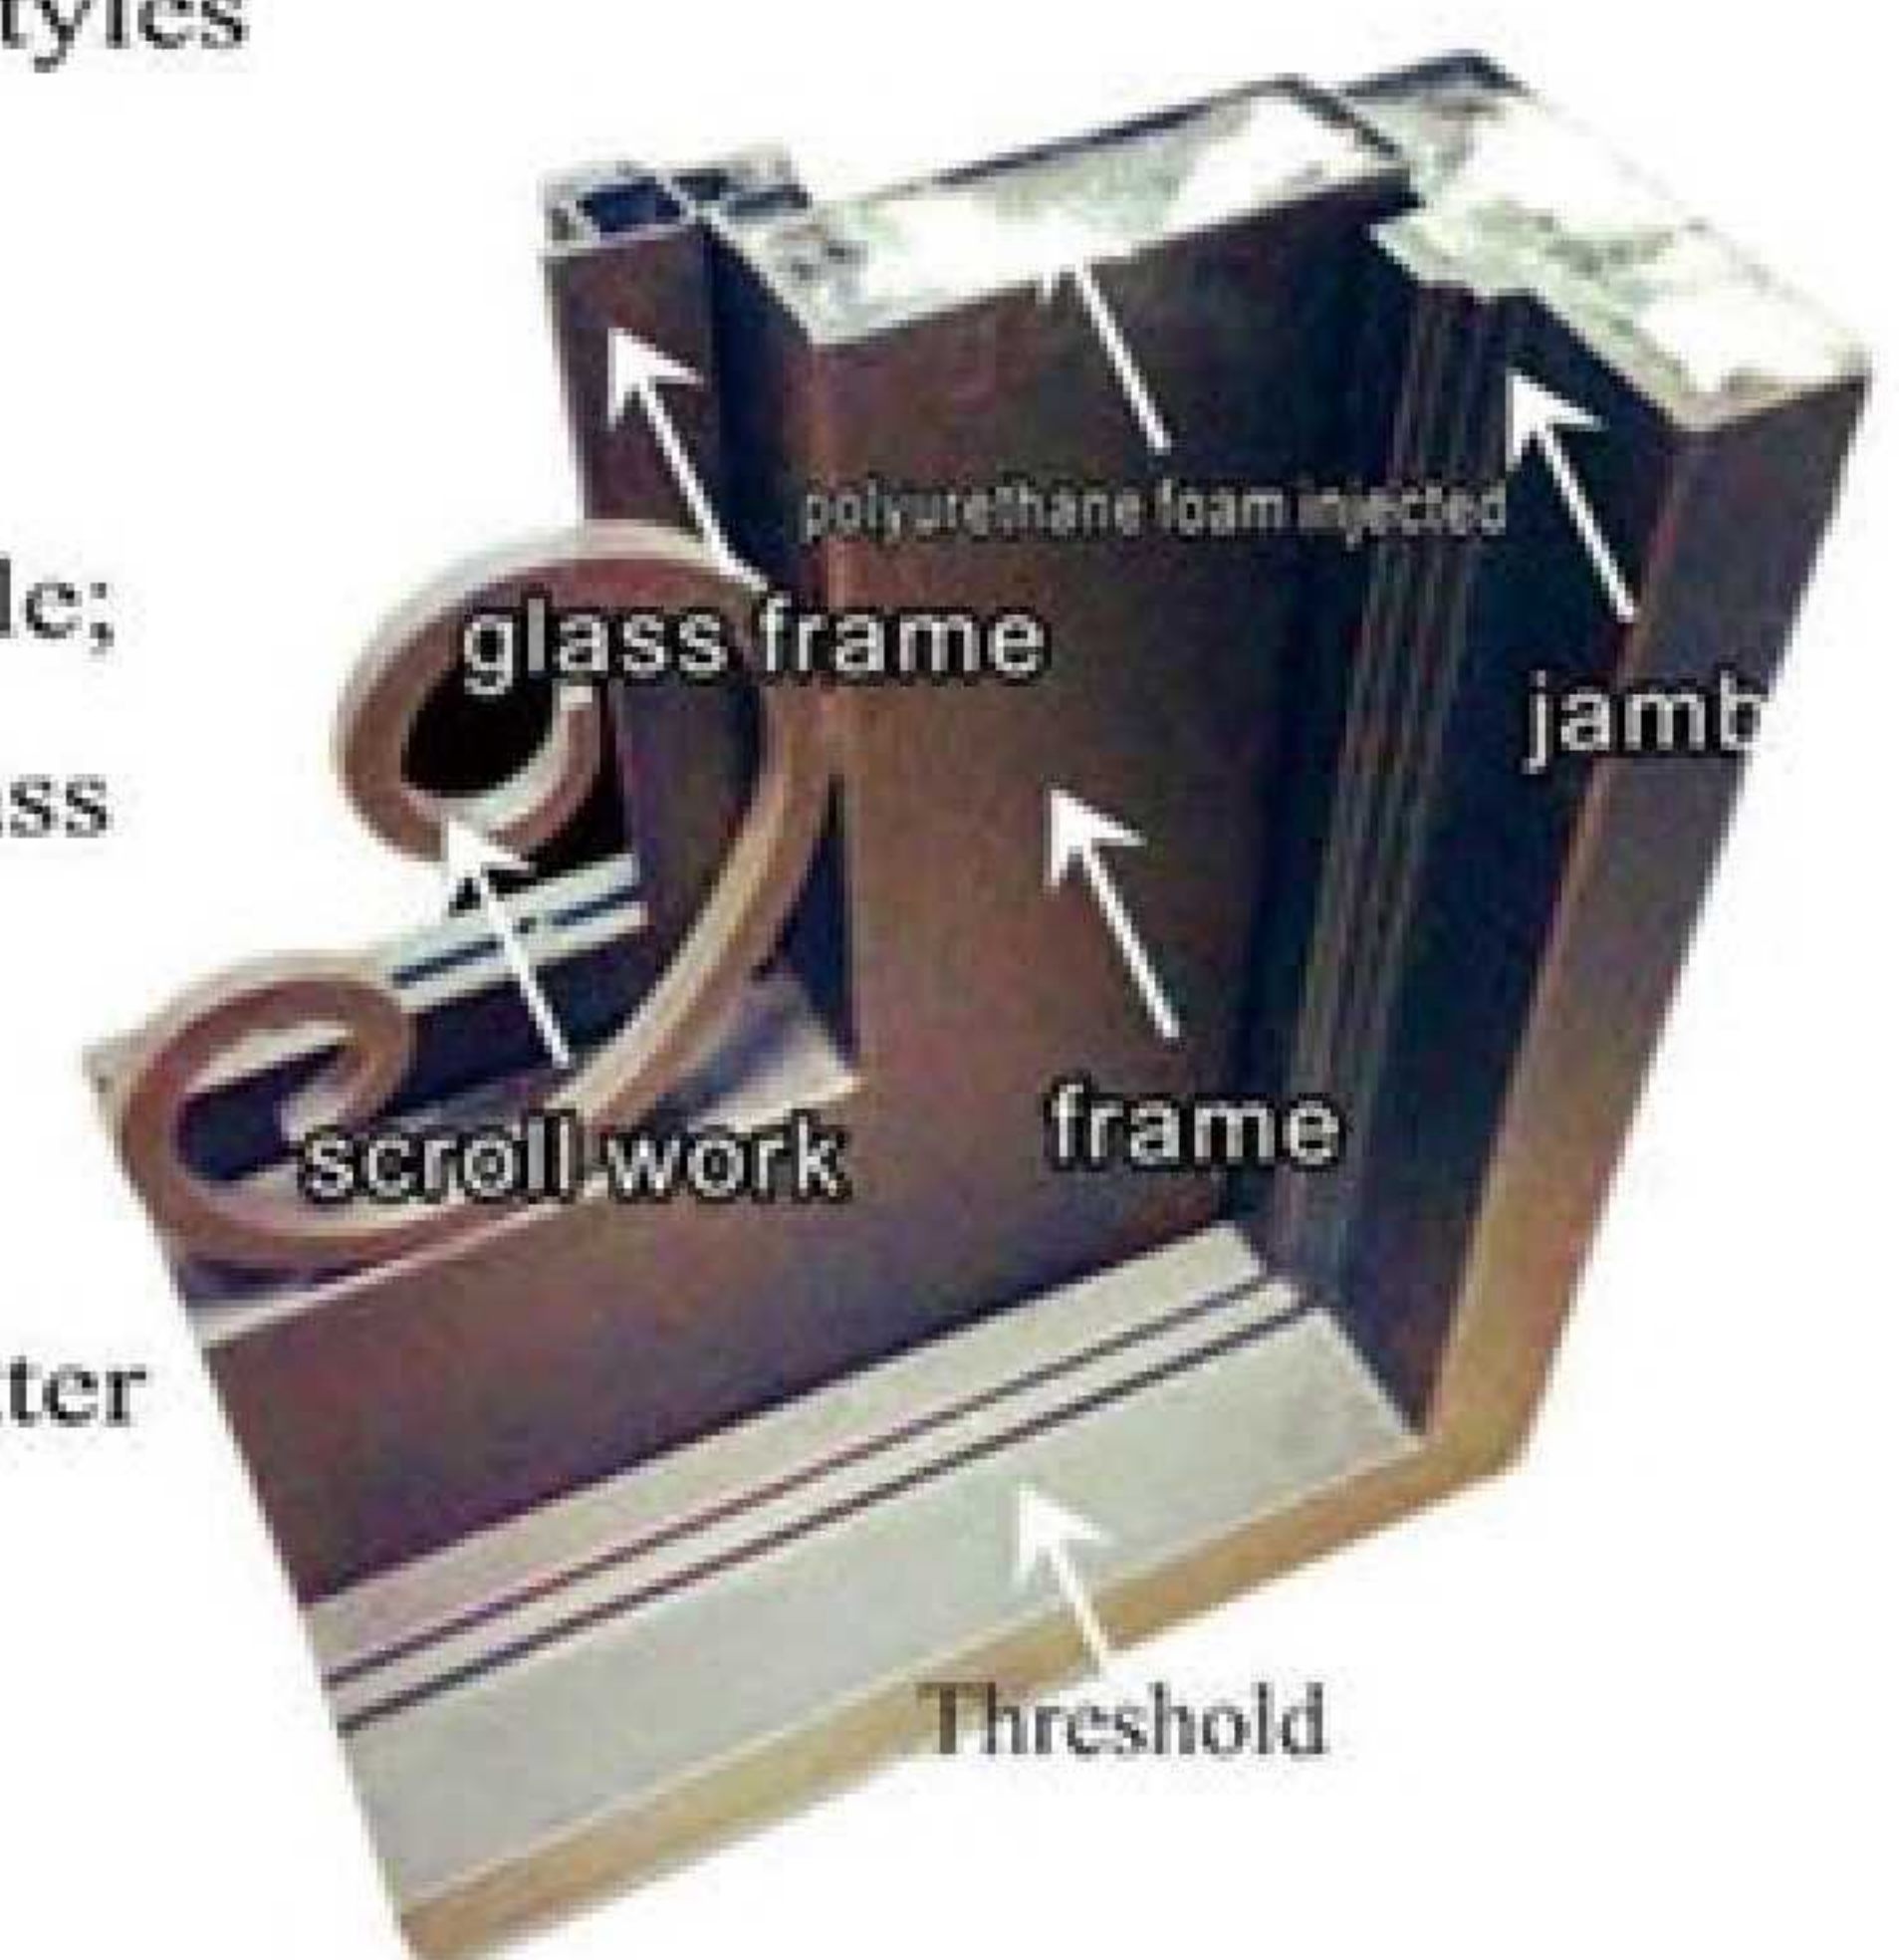

Metal iron door

Door Structure

Standard Configurations:

Precise formed steel for door jambs;

Hand forged solid iron scrolls at sizes 1/2"(14mm) or 5/8"(16mm);

Strong ball bearing hinges for easy installation of standard lock system;

Elegant hand-made iron handles;

Fully welded and installed threshold;

Extension flush bolts are used on double door units. The Flush bolt is the mechanism that locks the inactive leaf. One flush bolt locks into the top of the door frame, and the other bolts into the threshold/floor;

Dural-Pane Tempered glass with sound and heat proof, many glass styles available for selection;

Glas panels are operational for ventilate. And fly screen also available; Weather stripping and rubber seals around jamb, door panels and glass frames to keep away from rain and wind;

PU foamis injected into door jamb, door panels and threshold for better energy-saving;

Welded mounting brackets for friendly installation at site;

Environment epoxy primer for painting, many color options available for selection;