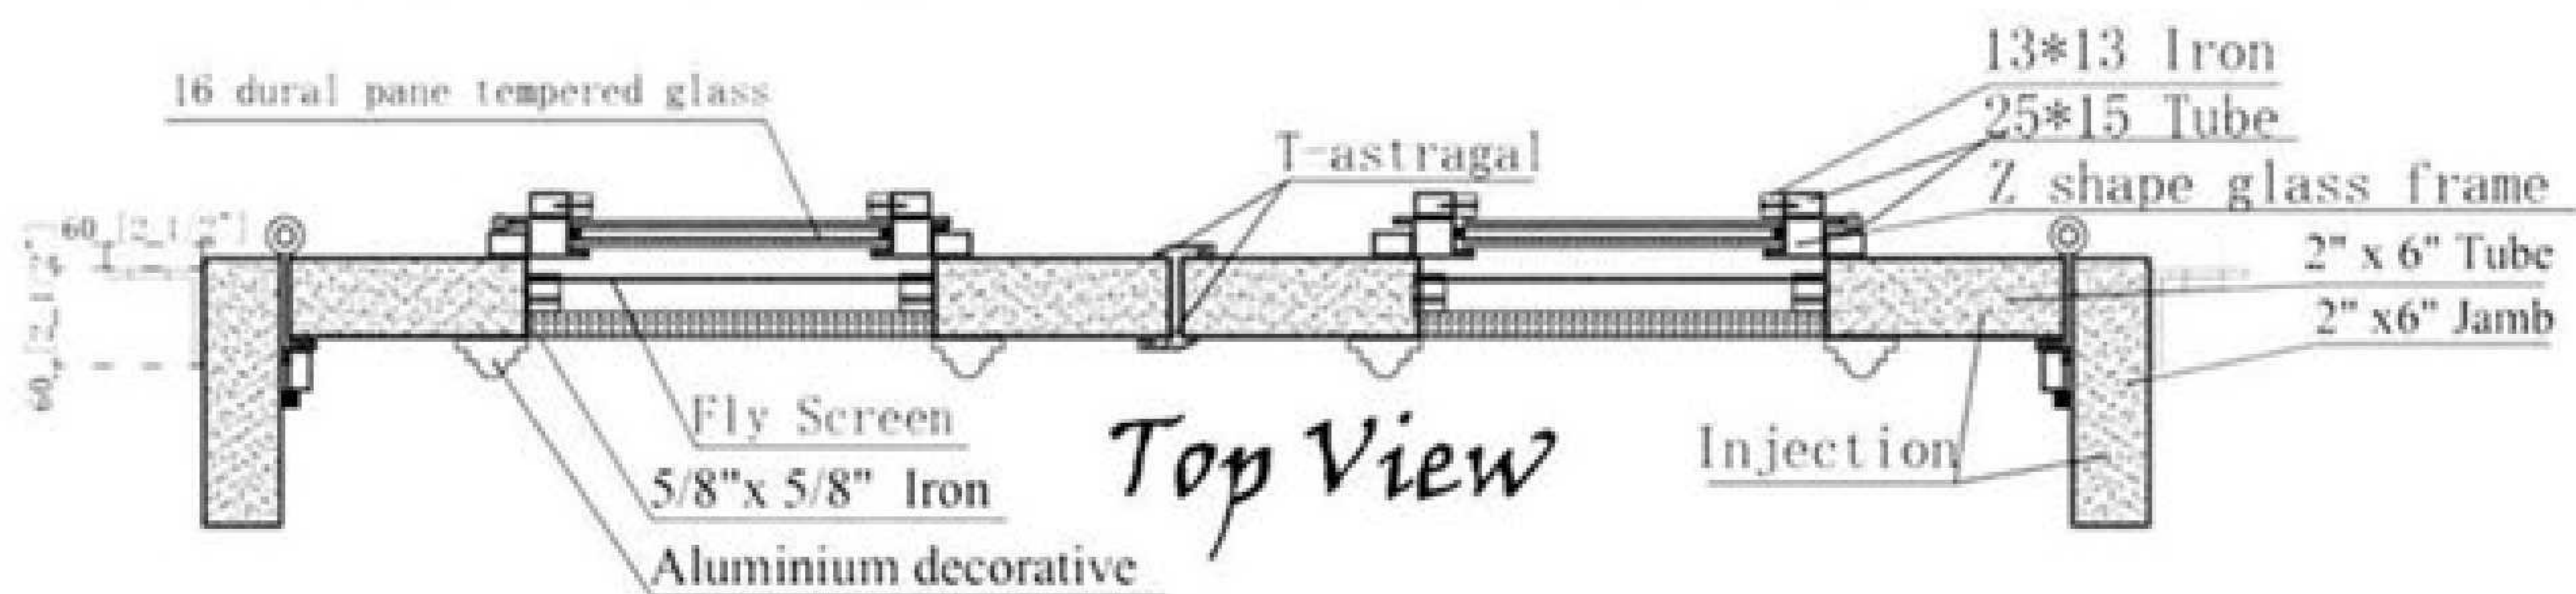

Metal iron door

Engineered to Perfection

Custom Fitting Custom Designs

Decades of Experience

Exceptional Quality

CAD: Computer Aided Design and Computer Aided Manufacturing utilises computers to assist with drawing up and producing intricate designs in sheet iron and other parts. All of our doors and gates are drawn by CAD, and related details and their dimension are clear show on the drawing.