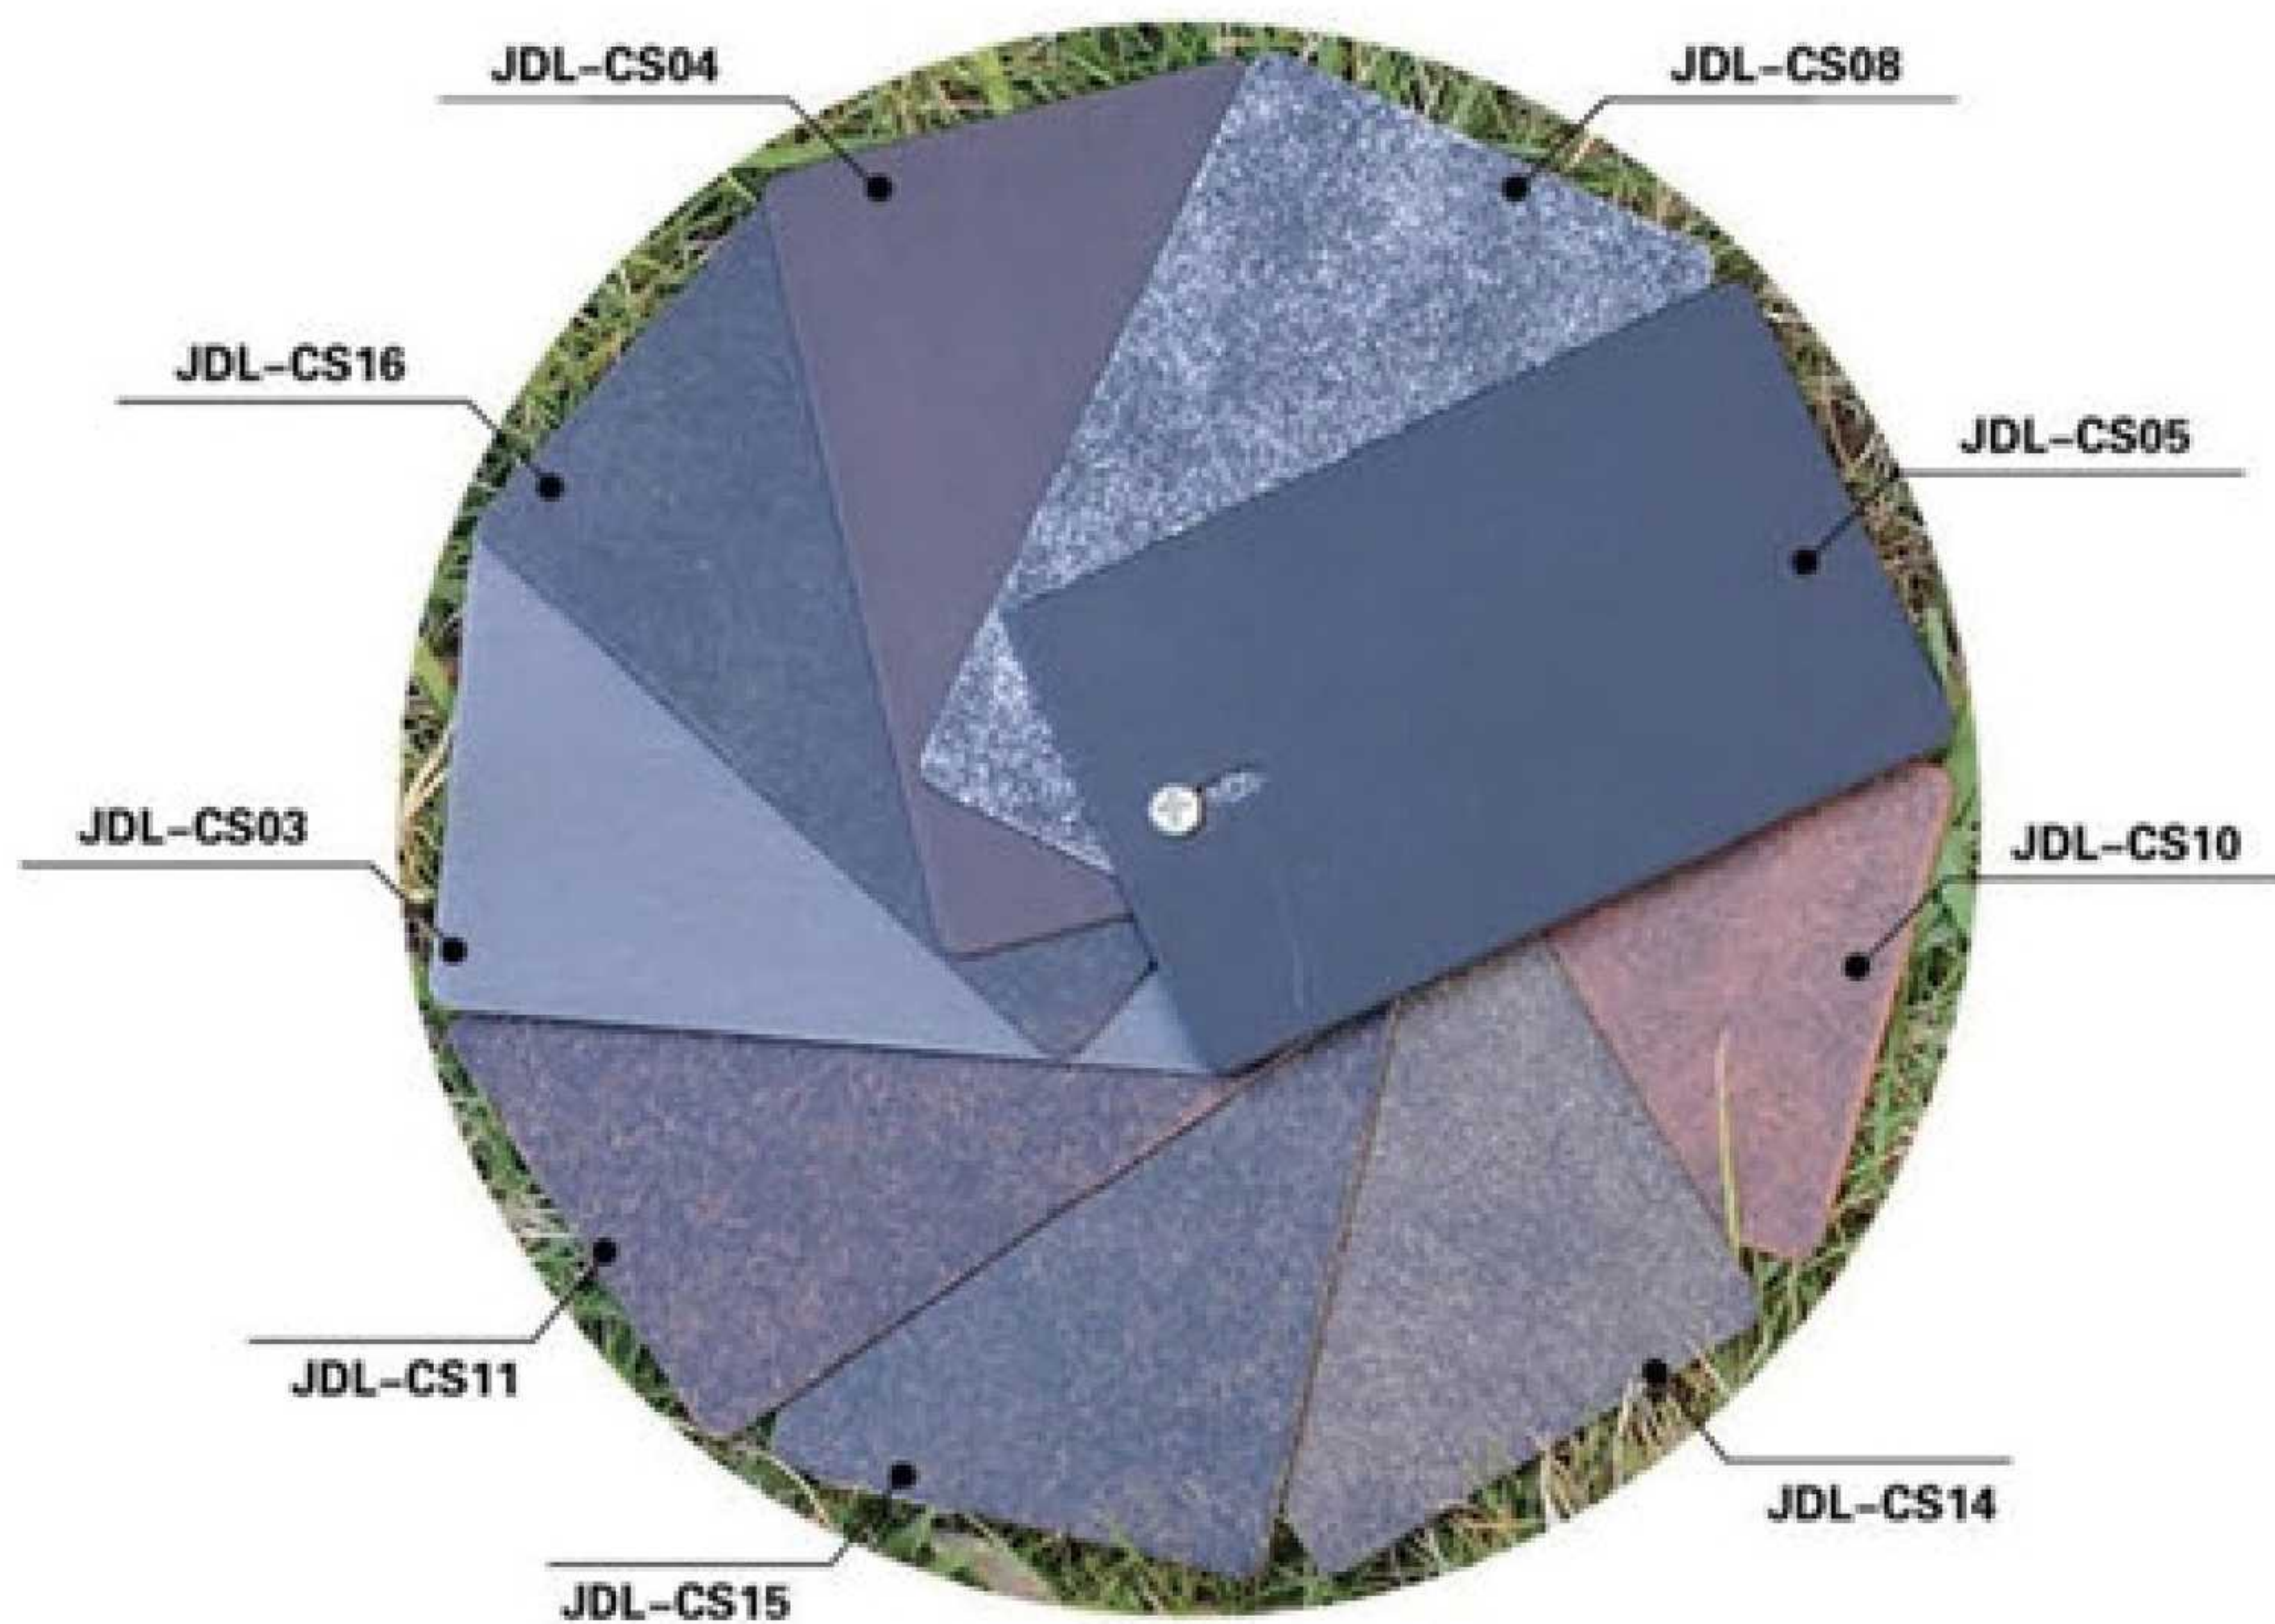

Smoke Glass

Tea

Green Reflective

Frosted

● COLOR OPTION

PRODUCTION PROCESS

CAD Drawing

Raw Material