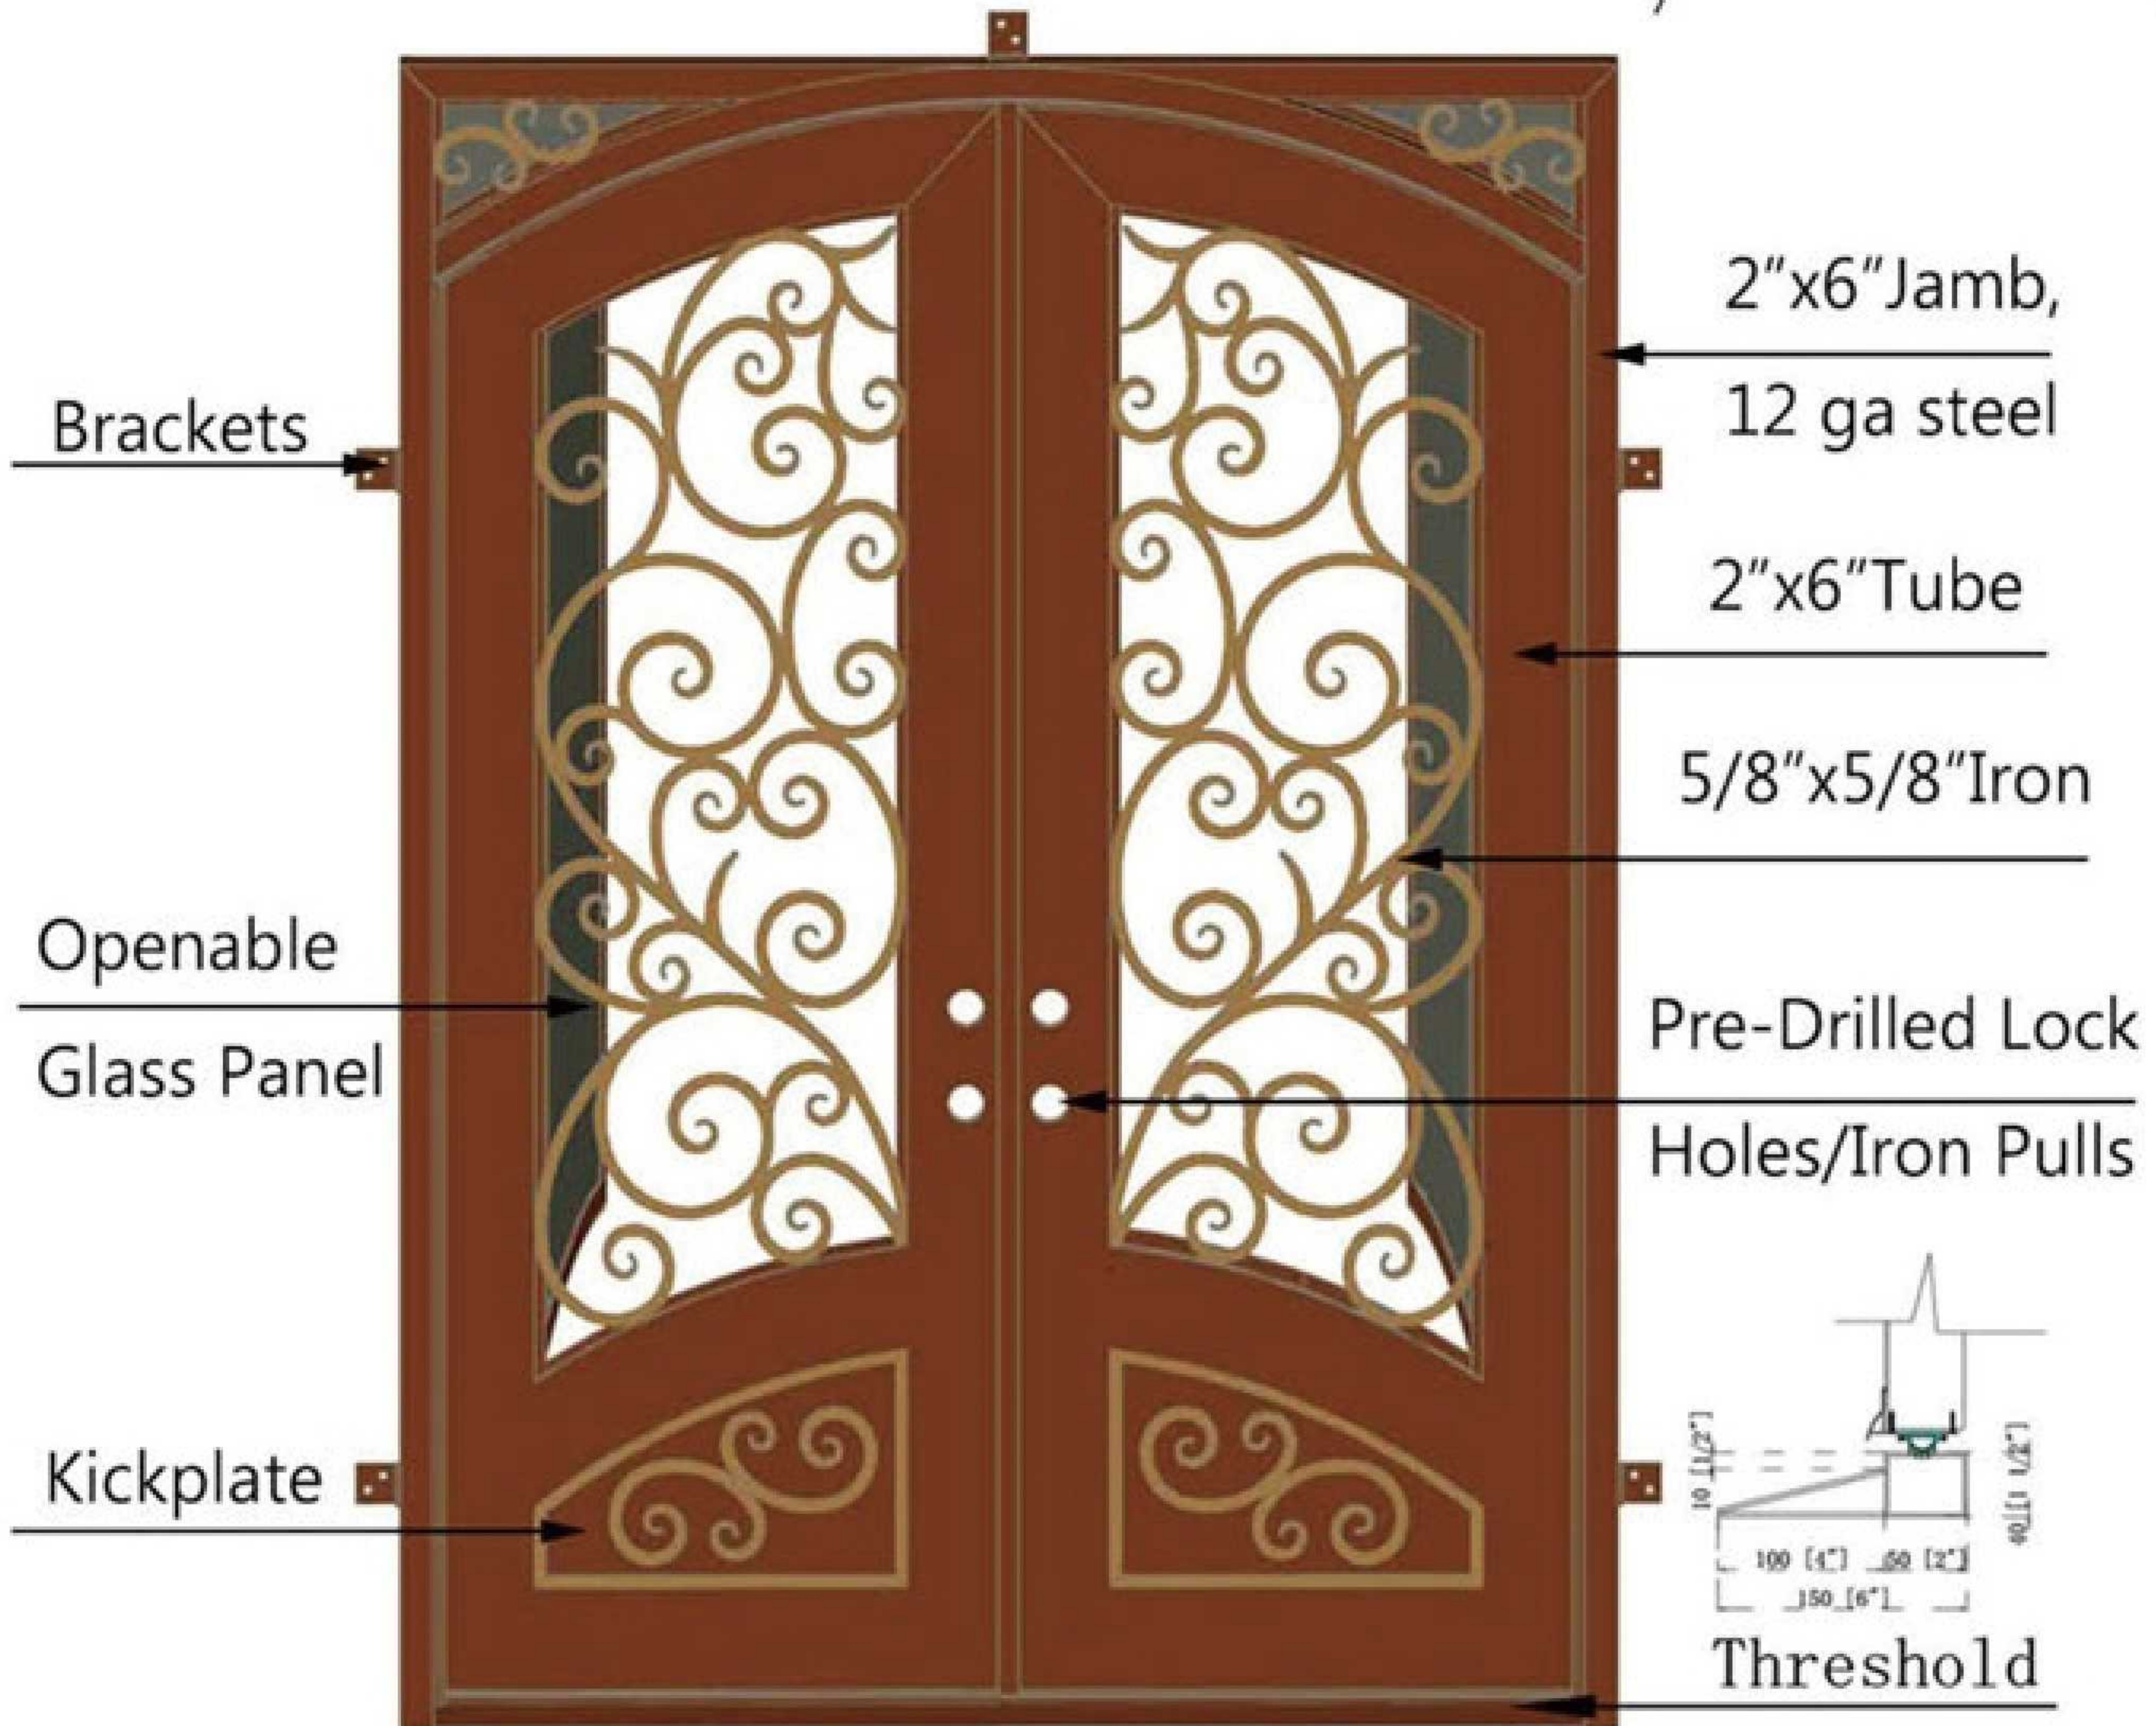

Metal iron door

Engineered to Perfection

Custom Fitting Custom Designs

Decades of Experience

Exceptional Quality

CAD: Computer Aided Design and Computer Aided Manufacturing utilises computers to assist with drawing up and producing intricate designs in sheet iron and other parts. All of our doors and gates are drawn by CAD, and related details and their dimension are clear show on the drawing.