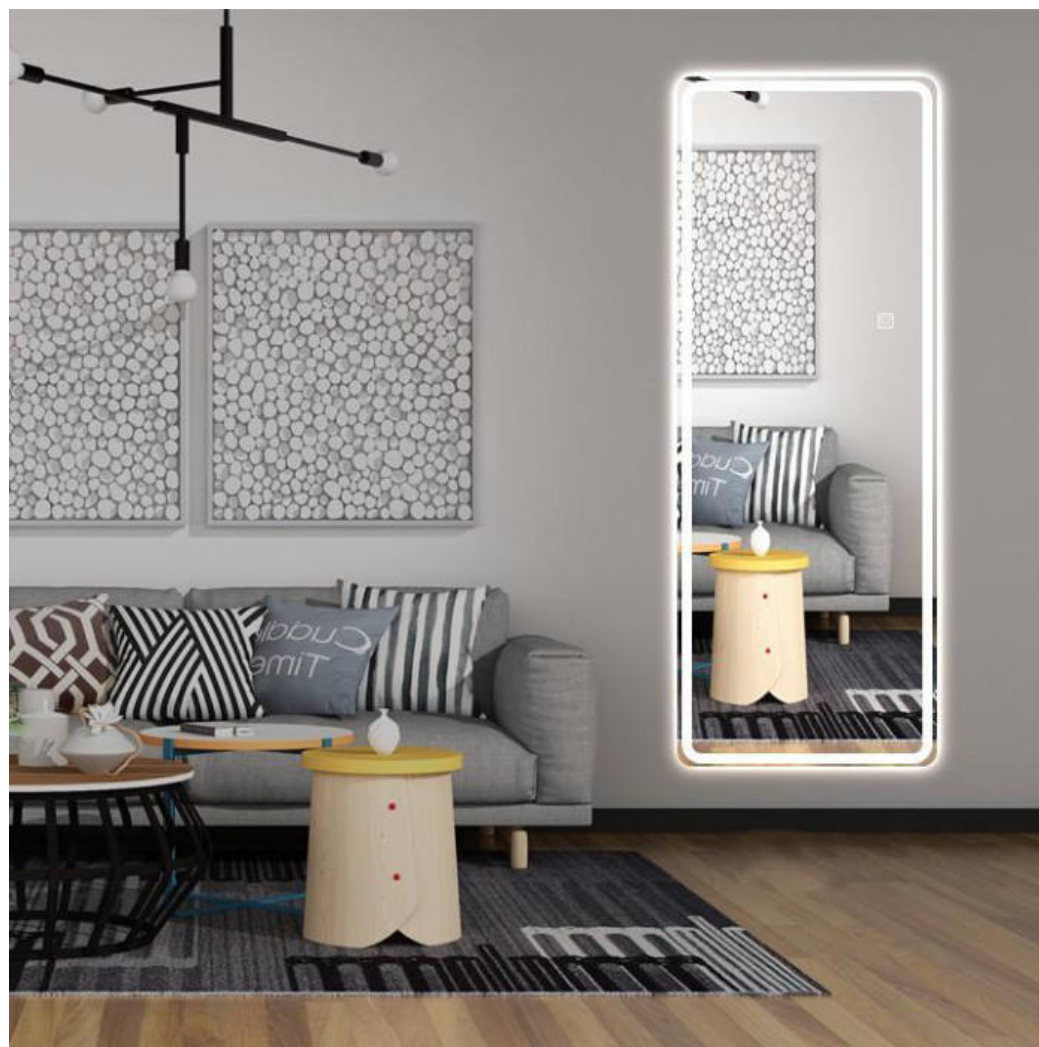

HM.02FL.66

- 24"Wx48"H
- Frameless 5mm copper free silver mirror, 2700K-6000K led strip all around,smart touch sensor

HM.02FL.67

· 36" W x 36" H, 36" W x 42" H

· Frameless 5mm copper free silver mirror, 2700K-6000K led strip all around

HM.02FL.67B

· 24" W x 48" H

· Frameless 5mm copper free silver mirror, 2700K-6000K led strip all around

Infinity Mirror

HM.02FL.68

- Dia. 36"
- Frameless 5mm copper free silver mirror, Led lighted with white color,smart touch sensor