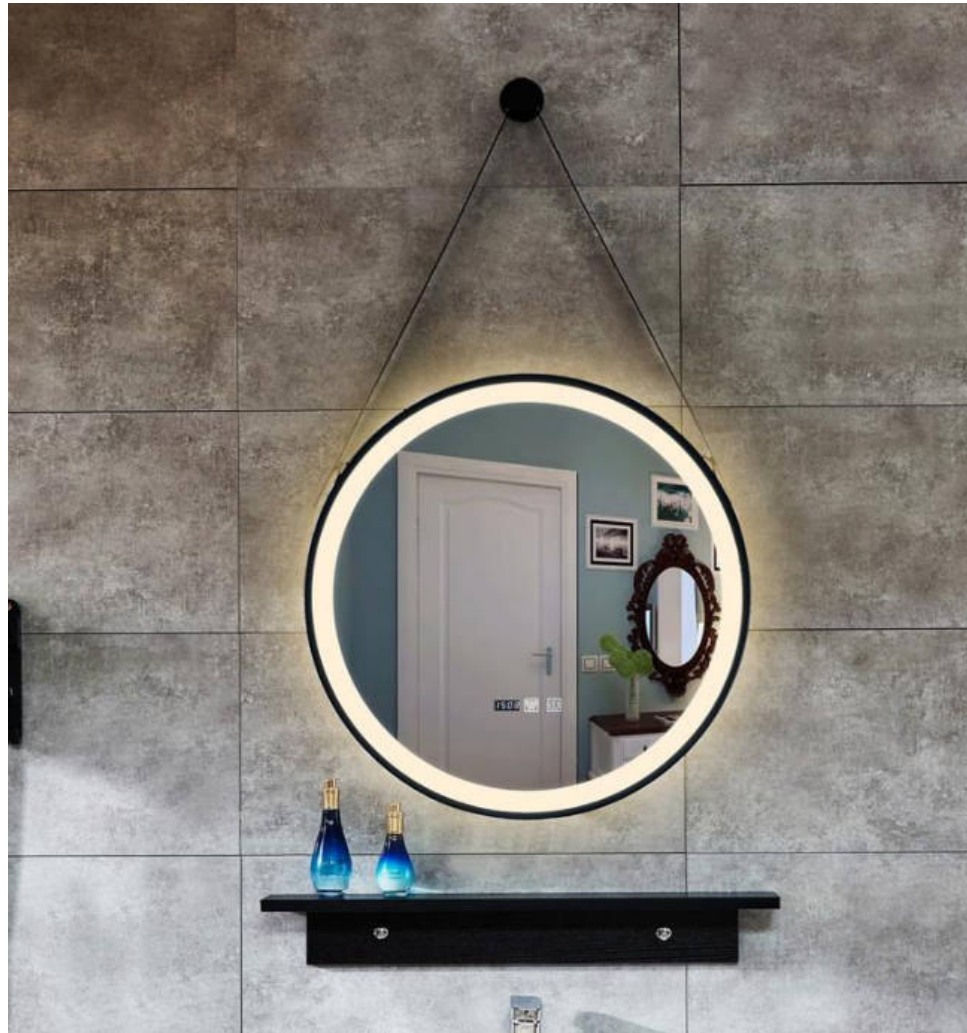

HM.09FD.06A

- ·Dia. 30"
- ·Matte black stainless steel frame,5mm copper free silver mirror,2835 SMD led strip all arond,hanging leather decoration, customized requirements are available.