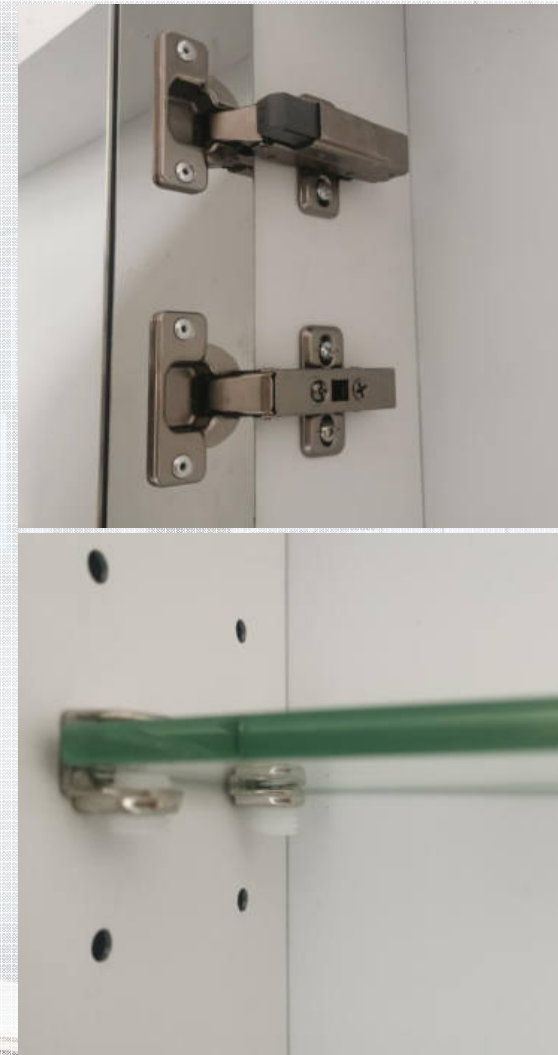

MIRROR CABINET

HMCB3240

Double door mirror cabinet, 42"Wx28"H

3+3mm copper free silver mirror door, aluminum cabinet body, soft metal hinges, tempered glass shelves