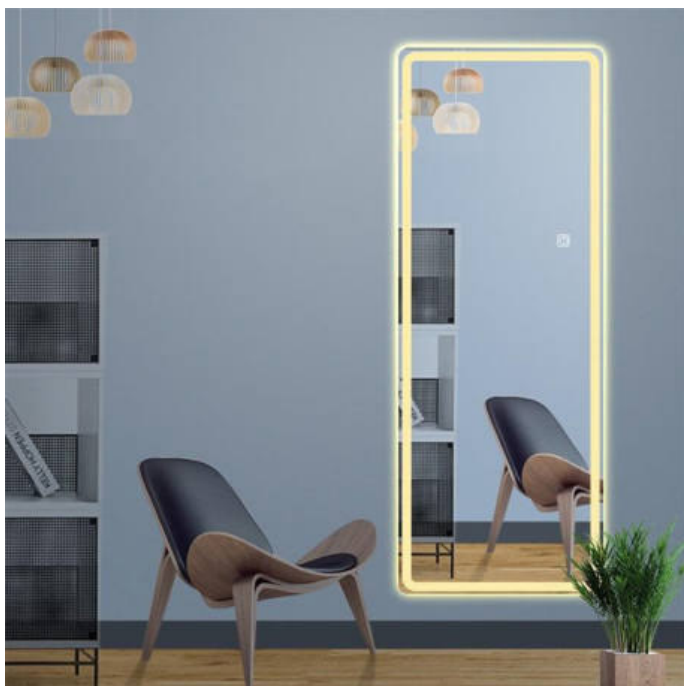

HM.02FL.66

- 24"Wx48"H
- Frameless 5mm copper free silver mirror, 2700K-6000K led strip all around,smart touch sensor

HM.02FL.67

· 36" W x 36" H, 36" W x 42" H

· Frameless 5mm copper free silver mirror, 2700K-6000K led strip all around