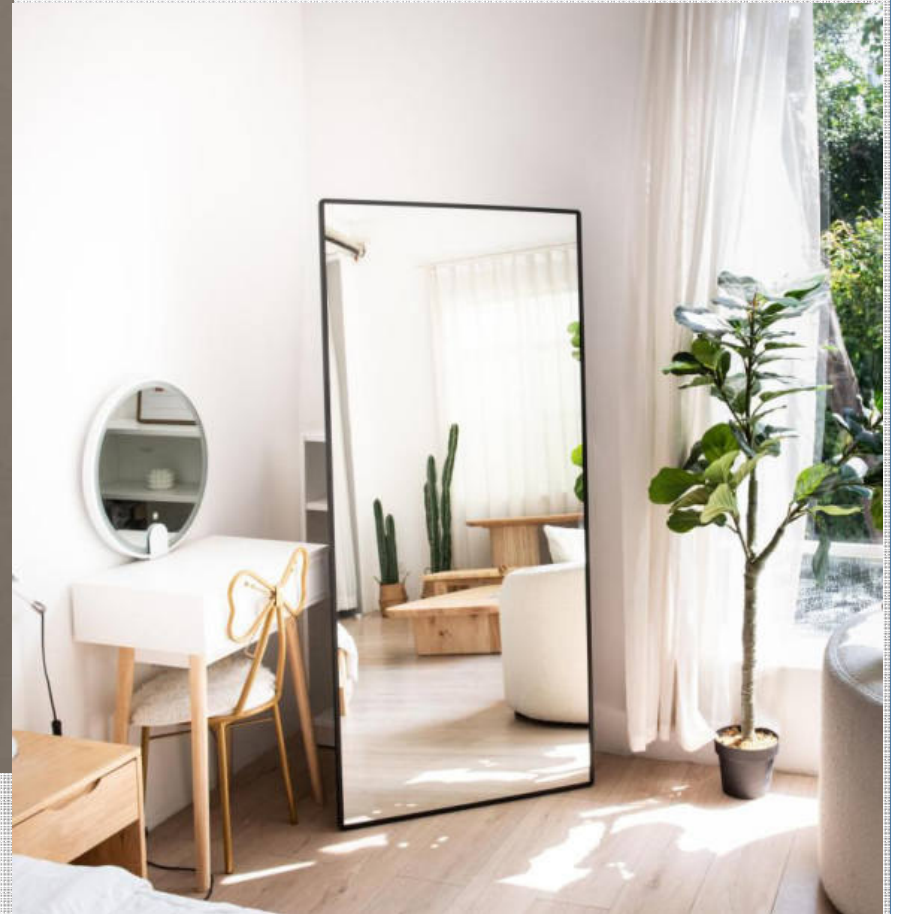

Wall Decorative Mirror

HM.825

· Dia. 36"

· 5mm silver mirror, gold
brushed stainless steel frame

HM.828

· 24" W x 48" H

· 5mm silver mirror, gold plated
stainless steel frame

HM.829

- Dia.30"
- 5mm silver mirror, bronze brushed stainless steel frame

HM.830

· 24" W x 48" H

· 5mm silver mirror, gold brushed stainless steel frame

HM.831

· 24" W x 42" H

· 5mm silver mirror, bronze brushed stainless steel frame