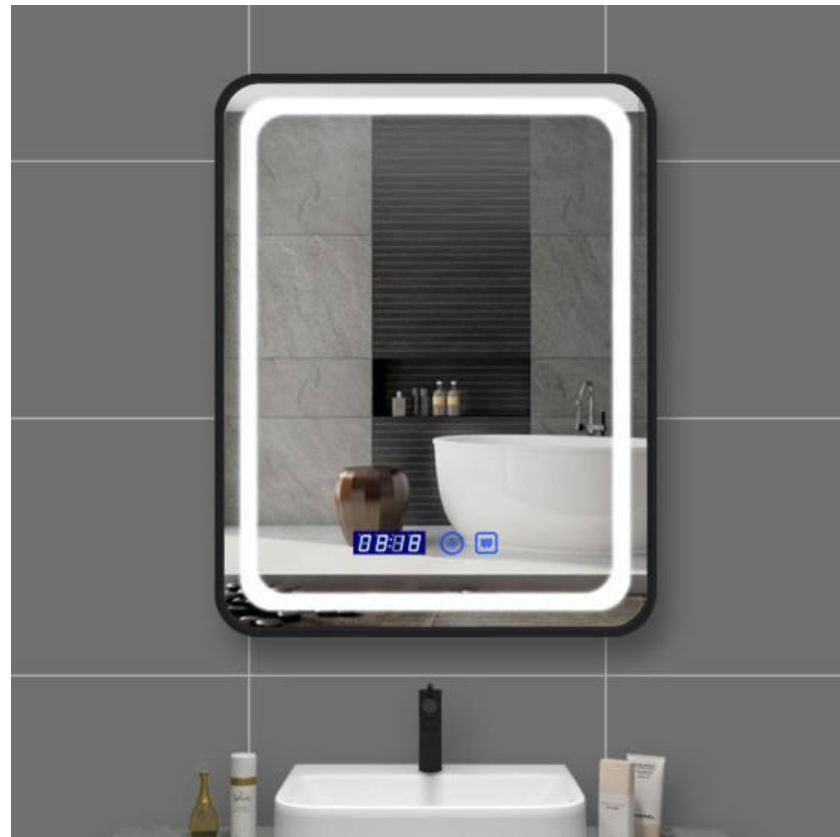

HM.09FD.05A

- 42" W x 24" H
- Stainless steel frame
- Brushed bronze
- 5mm copper free silver mirror
- 2835 SMD led strip, 2700K-6000K
- Customized requirements are available.