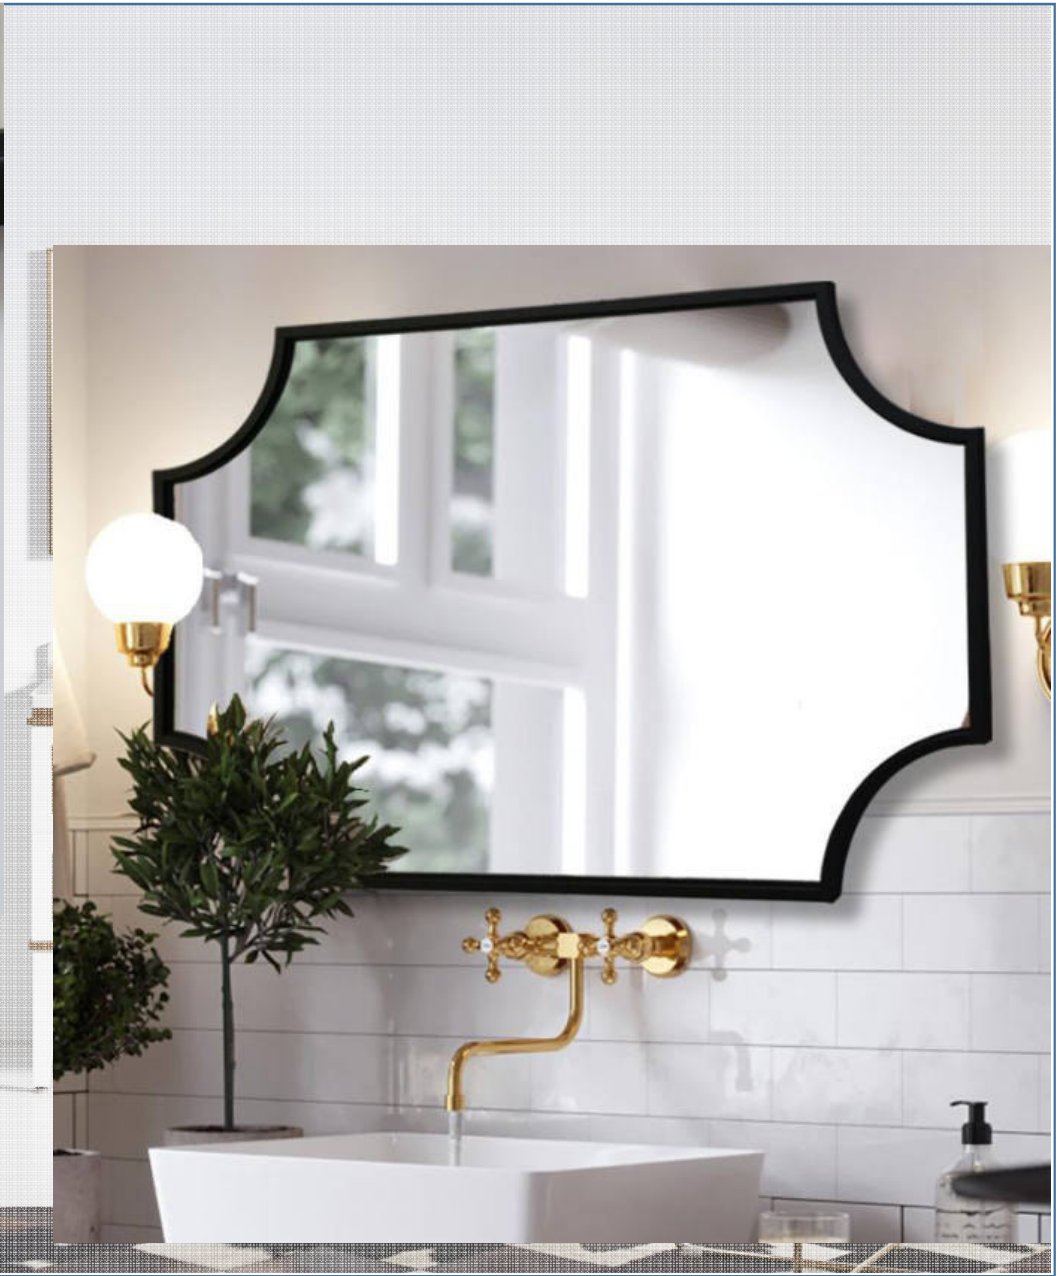

HM.822

·40"Wx22"H

·5mm silver mirror, matte black
powder coated stainless steel frame