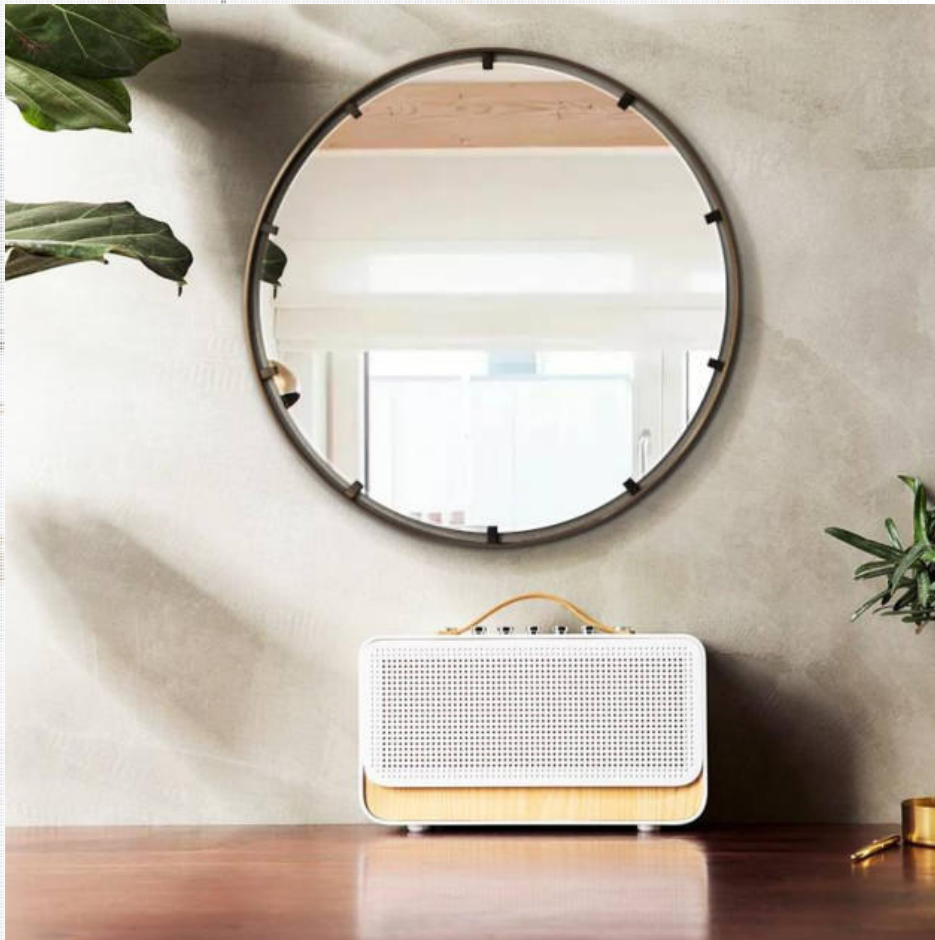

Wall Decorative Mirror

HM.825

· Dia. 36"

· 5mm silver mirror, gold
brushed stainless steel frame

HM.828

· 24" W x 48" H

· 5mm silver mirror, gold plated
stainless steel frame

HM.829