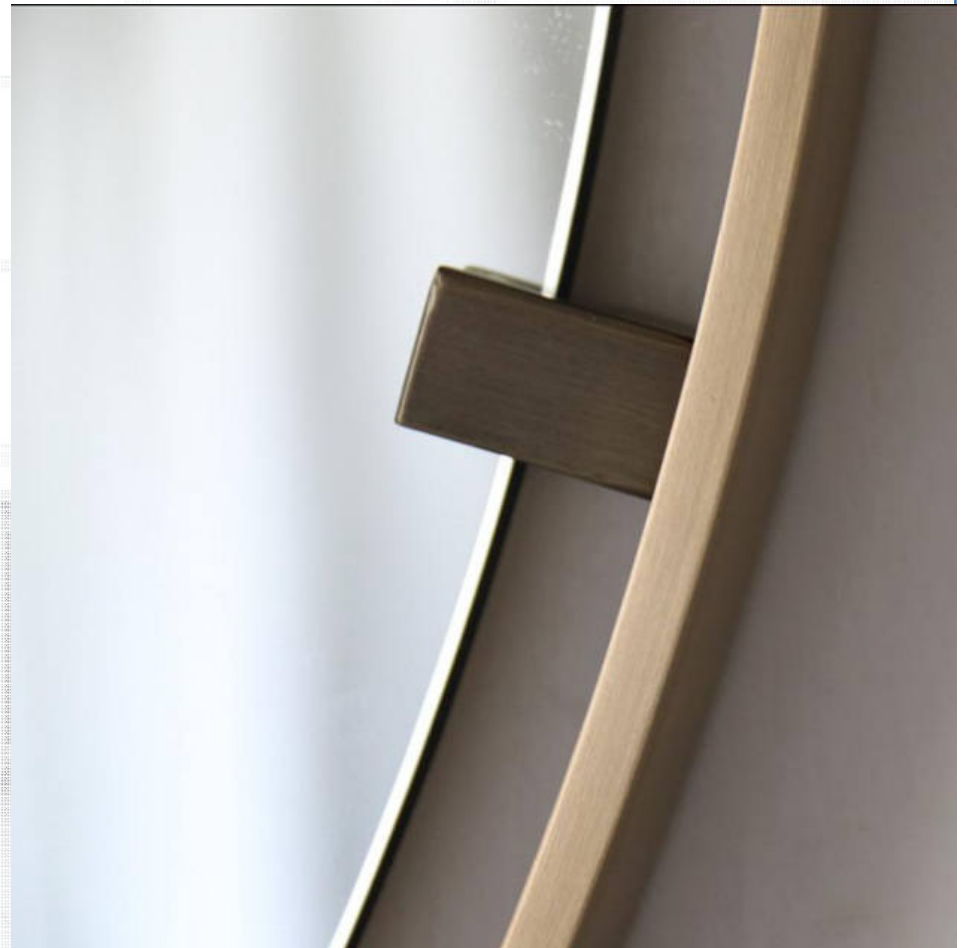

Wall Decorative Mirror

HM.825

· Dia. 36"

· 5mm silver mirror, gold
brushed stainless steel frame

HM.828

· 24" W x 48" H

· 5mm silver mirror, gold plated
stainless steel frame

HM.829