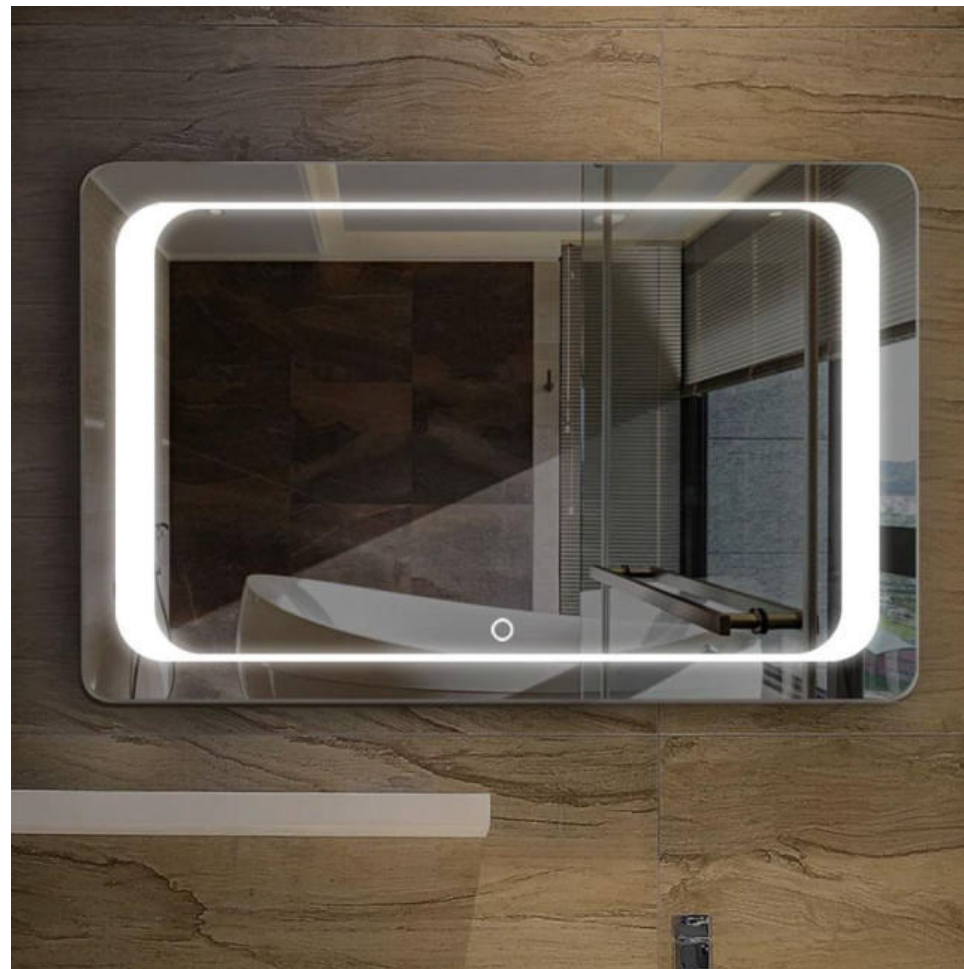

HM.02FL.62

- Dia. 24"
- Frameless 5mm copper free silver mirror, 2700K-6000K led strip, smart touch sensor

HM.02FL.64

- Dia.28"
- Frameless 5mm copper free silver mirror, 2700K-6000K led strip all around, smart touch sensor

HM.02FL.63

- Dia.24"
- Frameless 5mm copper free silver mirror, 2700K-6000K led strip all around

HM.02FL.65

- 24"Wx48"H
- Frameless 5mm copper free silver mirror, 2700K-6000K led strip all around,smart touch sensor