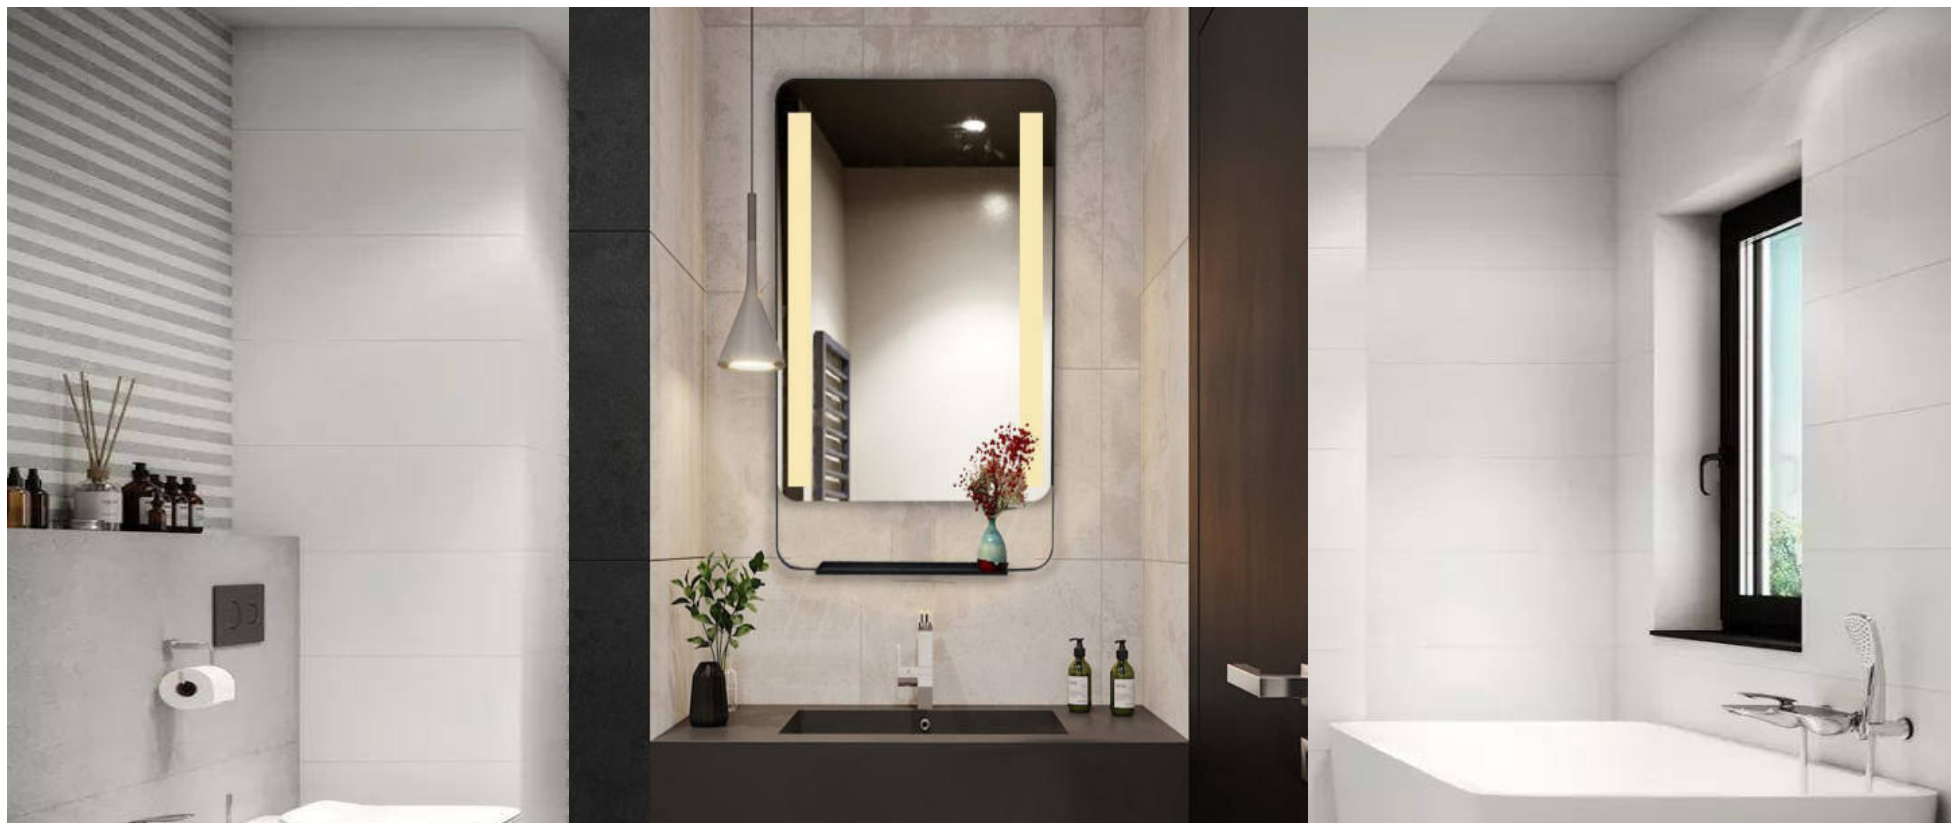

HM.09FD.02

- Stainless steel frame
- Brushed gold color
- 5mm copper free silver mirror
- 2835 SMD led strip, 2700K-6000K
- 18"Wx30"H
- Customized requirements are available.

HM.09FD.03

- Stainless steel frame
- 5mm c mirror
- 24" Wx48" H