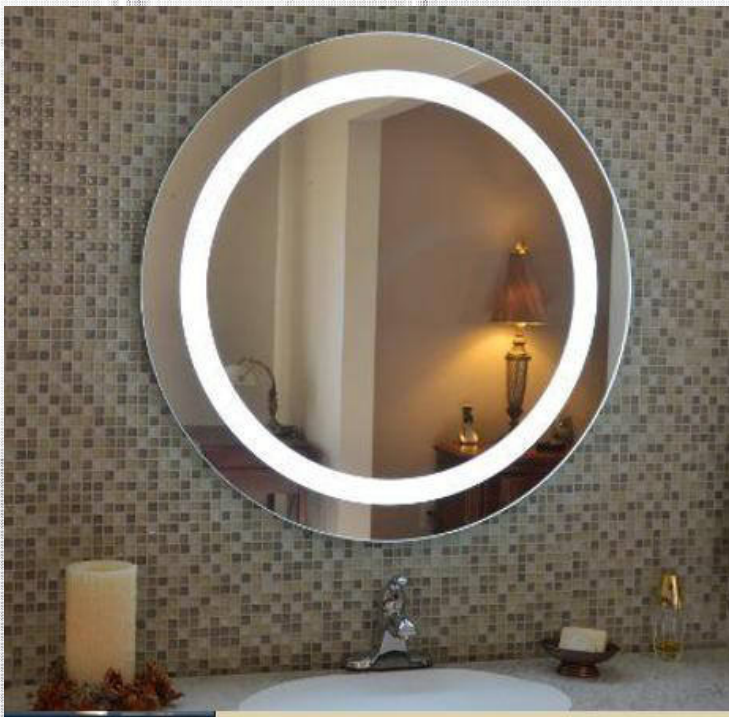

HM.09FD.11

· 36" W x 36" H

· 5mm copper free silver mirror, bronze brushed stainless steel frame, 2700K-6000K led strip all around

Customized Wall Lighted Mirror

HM.09FD.12

· 42" W x 48" H

· Frosted 5mm silver mirror, bronze brushed stainless steel frame

HM.09FD.13

· 24" W x 54" H

· 5mm copper free silver mirror, bronze brushed stainless steel frame, 2700K-6000K led strip on left and right sides

HM.02FL.61

- 5mm copper free silver mirror
- 2835 SMD led strip, 2700K-6000K
- 24" Wx28" H
- Customized requirements are available.

HM.02FL.62

- Dia. 24"
- Frameless 5mm copper free silver mirror, 2700K-6000K led strip, smart touch sensor

HM.02FL.64

- Dia.28"
- Frameless 5mm copper free silver mirror, 2700K-6000K led strip all around, smart touch sensor