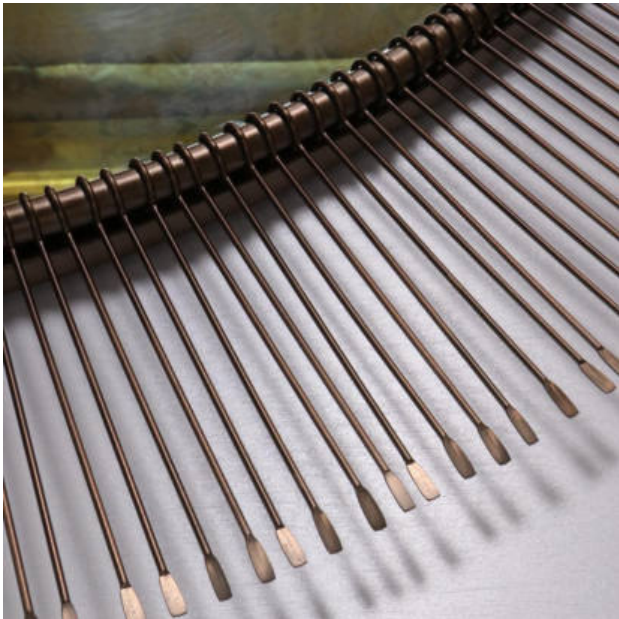

HM.815

- Dia. 30"
- 5mm silver mirror, antique bronze stainless steel frame

Customized Wall Mirror

HM.816

- Dia. 42"
- 5mm silver mirror, rose gold finished stainless steel trim frame

HM.818

·Dia.20"

·4mm silver mirror,
black round shape
aluminum frame