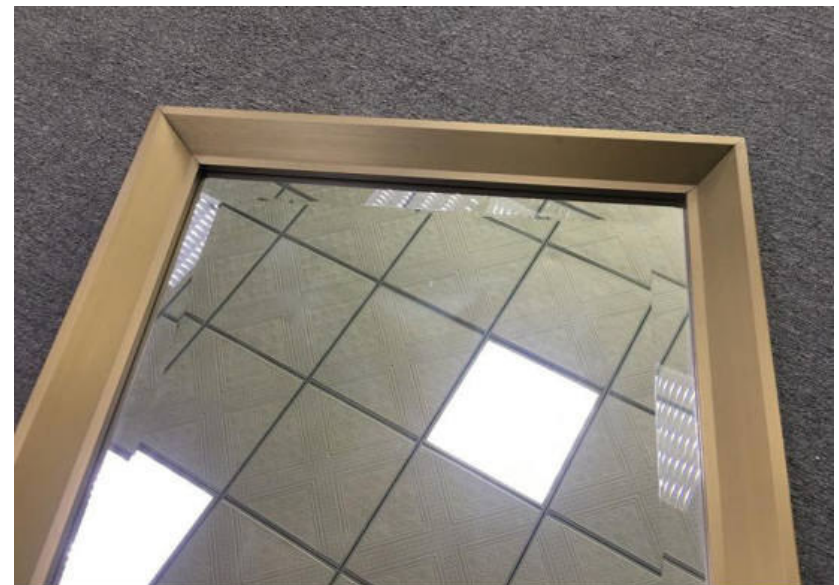

HM.09FD.13

· 24" W x 54" H

· 5mm copper free silver mirror, bronze brushed stainless steel frame, 2700K-6000K led strip on left and right sides