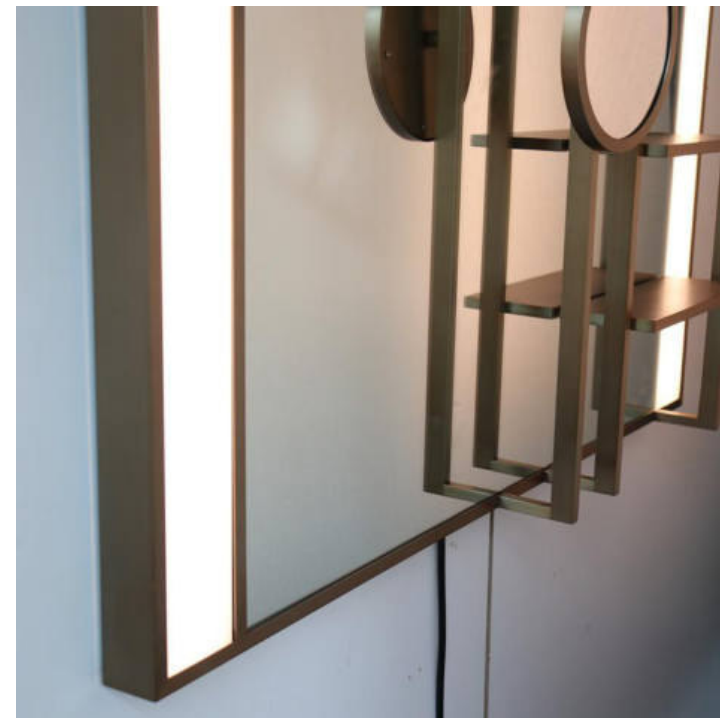

HM.830

·20" Wx48" H

·5mm silver mirror,matte black stainless steel frame

HM.09FD.10

·20" Wx48" H

·Frosted 5mm copper free silver mirror,matte black stainless steel frame,LED strip,customized functions are optional.

HM.09FD.11

· 36" W x 36" H

· 5mm copper free silver mirror, bronze brushed stainless steel frame, 2700K-6000K led strip all around

Customized Wall Lighted Mirror

HM.09FD.12

· 42" W x 48" H

· Frosted 5mm silver mirror, bronze brushed stainless steel frame