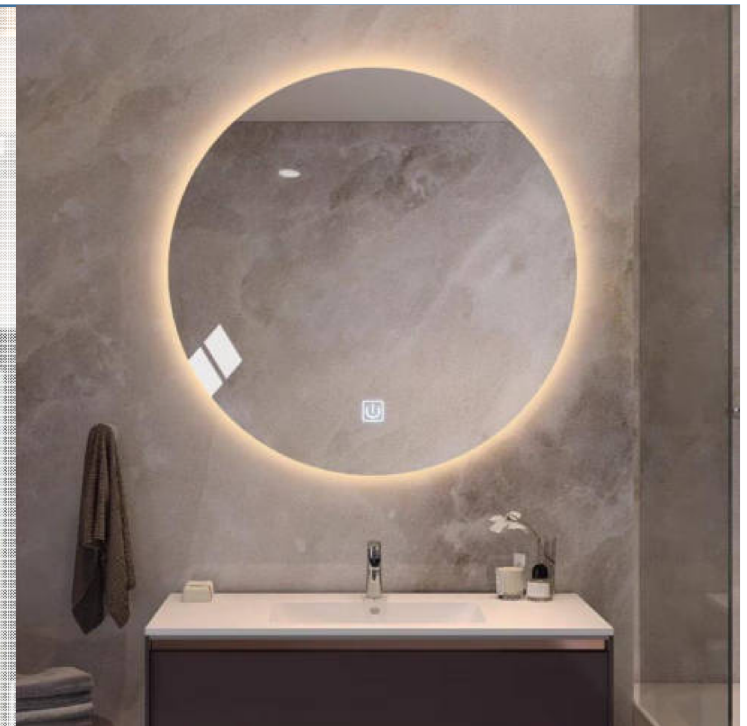

HM.09FD.13

· 24" W x 54" H

· 5mm copper free silver mirror, bronze brushed stainless steel frame, 2700K-6000K led strip on left and right sides

HM.02FL.61

- 5mm copper free silver mirror
- 2835 SMD led strip, 2700K-6000K
- 24" Wx28" H
- Customized requirements are available.

HM.02FL.62

- Dia. 24"
- Frameless 5mm copper free silver mirror, 2700K-6000K led strip, smart touch sensor

HM.02FL.64

- Dia.28"
- Frameless 5mm copper free silver mirror, 2700K-6000K led strip all around, smart touch sensor