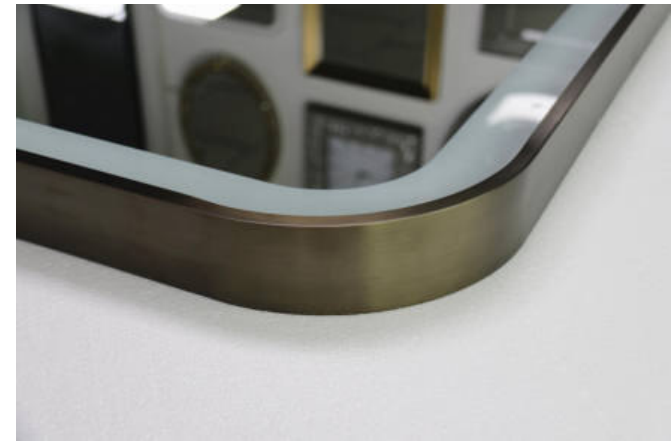

HM.830

·20" Wx48" H

·5mm silver mirror,matte black stainless steel frame

HM.09FD.10

·20" Wx48" H

·Frosted 5mm copper free silver mirror,matte black stainless steel frame,LED strip,customized functions are optional.