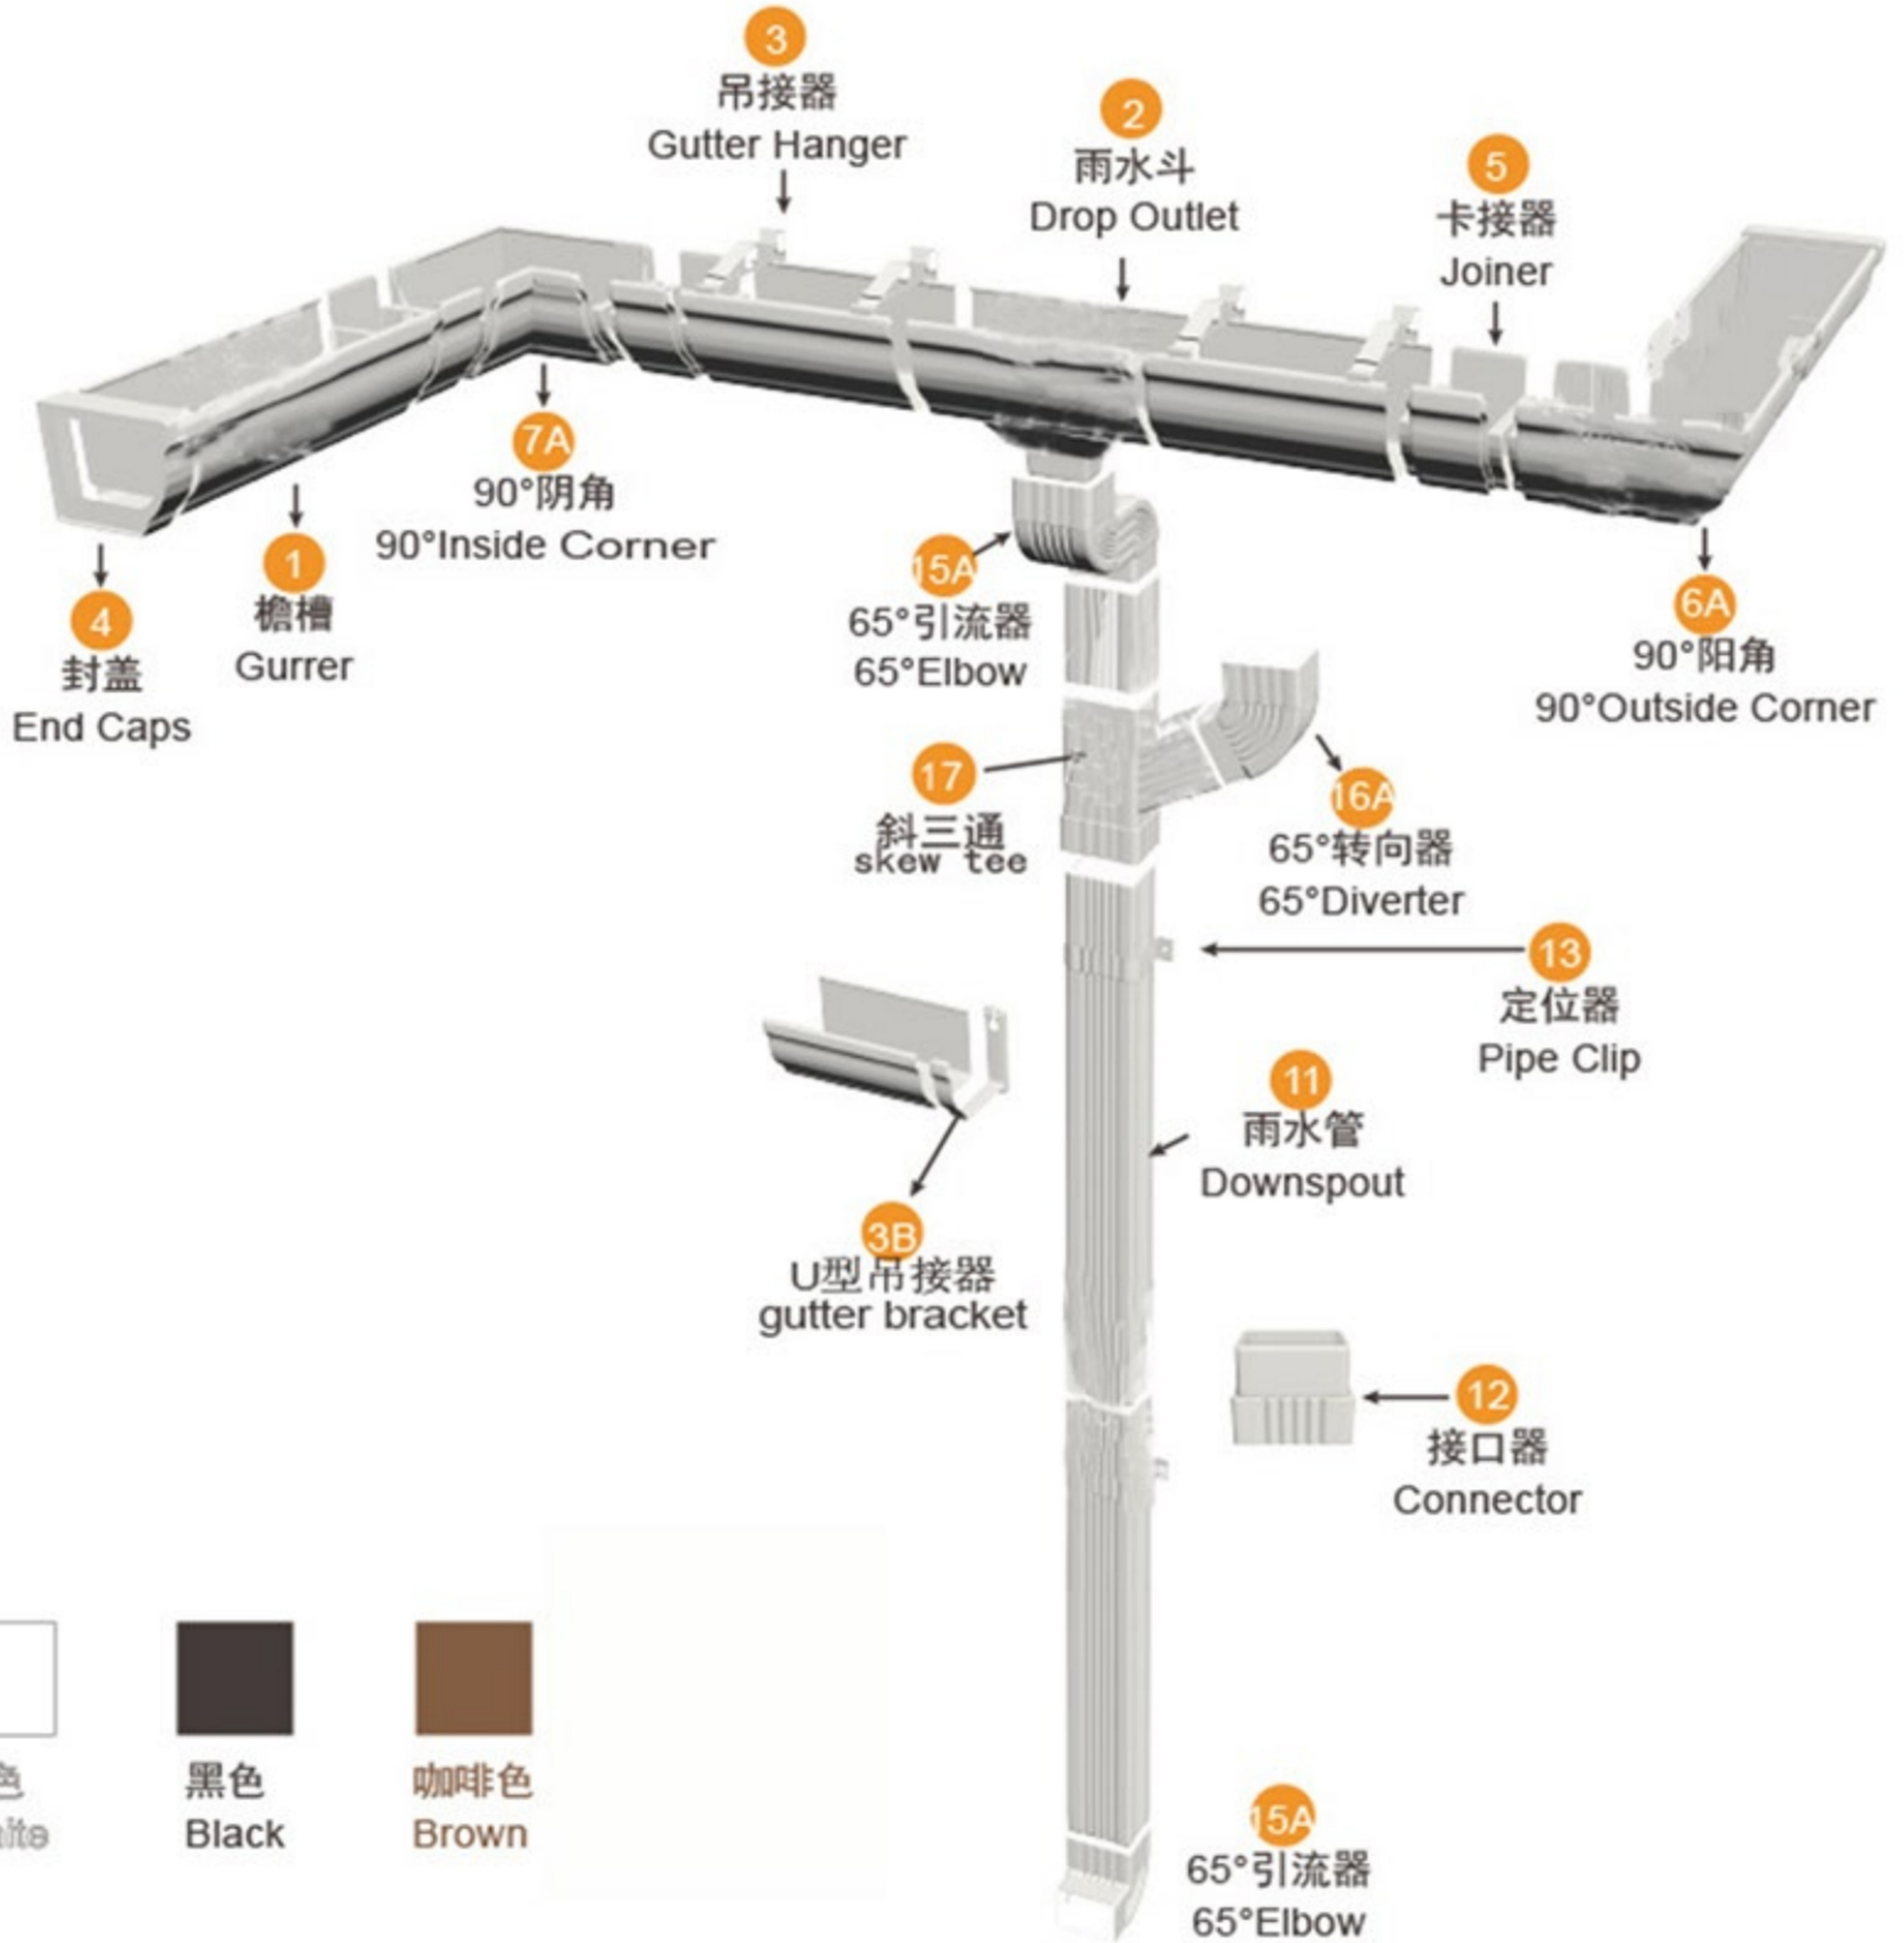

FOSHAN HK BUILDING MATERIAL COMPANY

PVC rain gutter

One-stop solution for your Self-built houses or construction projects

Save your time, Save your cost!

5.2 inch type K PVC structure drawing

5.2 " PVC rain gutter system

檐槽

1 檐槽
gutter

2 独立雨水斗
rood drain

3 单孔吊接器
Hanger

3 双孔吊接器
Hanger (double)

4 封盖
gutter end cap

卡接器

5 卡接器
drop outlet

90° 阳角

6A 90度阳角
outside corner

135° 阳角

6A 135°阳角
outside coner

90° 阴角

7A 90°阴角
inside corner

135° 阴角

7A 135°阴角
insede coner

90° 引流器

15A 90°引流器
pipe elbow

65° 转向器

16A 65度转向器
diverter

90° 转向器

16A 90°转向器
diverter

17 Y型斜三通
Y type

离墙垫块
cashion