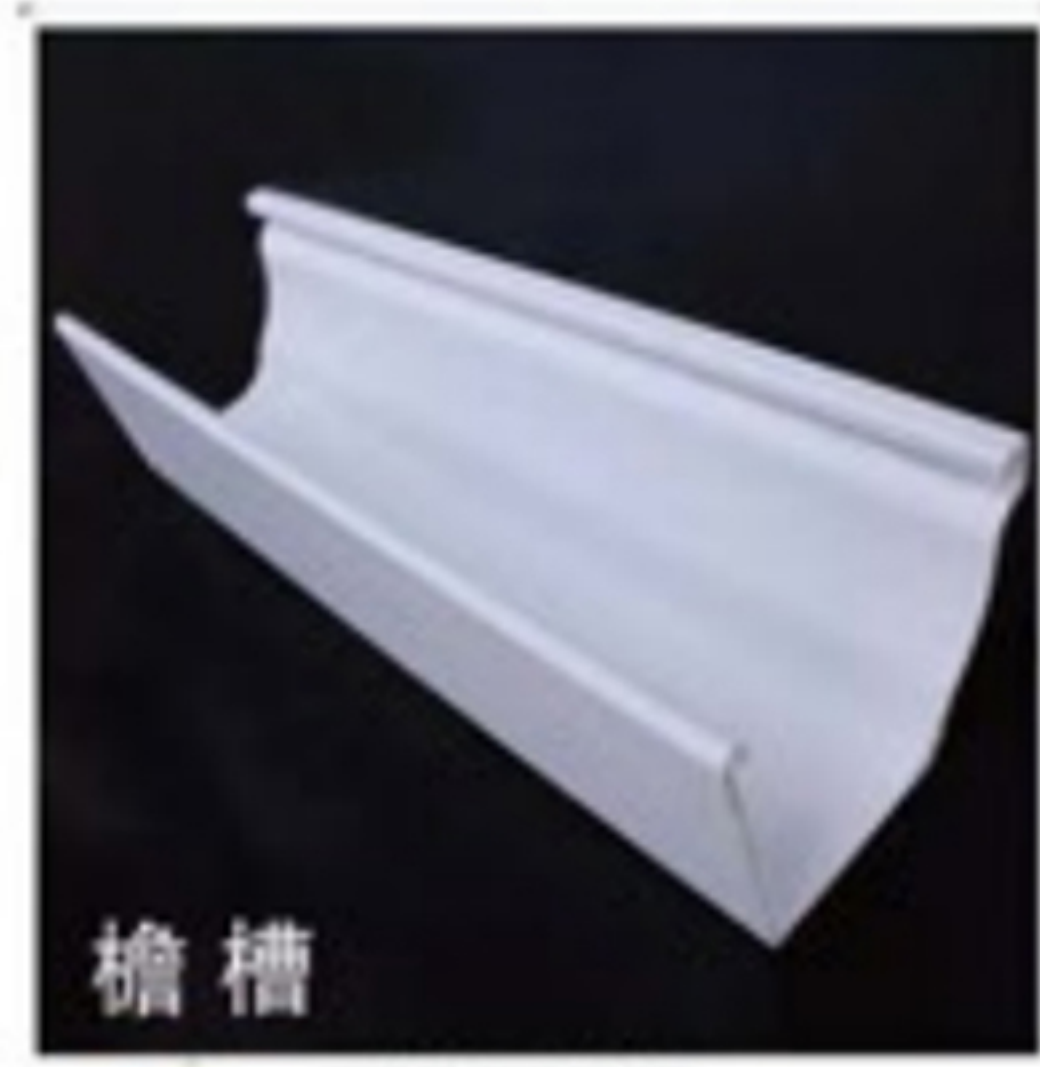

FOSHAN HK BUILDING MATERIAL COMPANY

PVC rain gutter

One-stop solution for your Self-built houses or construction projects

Save your time, Save your cost!

5.2 inch type K PVC structure drawing

5.2 " PVC rain gutter system

檐槽

1 檐槽
gutter

2 独立雨水斗
rood drain

3 单孔吊接器
Hanger

3 双孔吊接器
Hanger (double)

4 封盖
gutter end cap

卡接器

5 卡接器
drop outlet