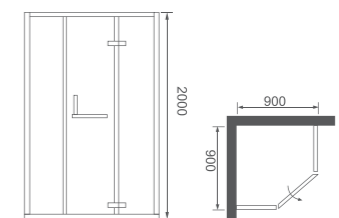

L13D

钻石形外开门 / Diamond hinged door

Size: 900x900x2000mm
可非标订做 / Be-custom made

玻璃厚度 Glass thickness : 8-10mm
五金配件颜色 : 亮光
Color: Light