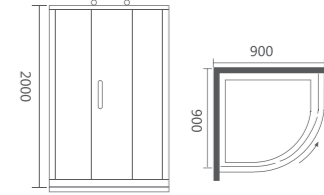

J03R

全弧型推拉门 /Whole arc sliding door

Size: 900x900x2000mm
可非标订做 /Be-custom made

玻璃厚度 Glass thickness :6-8mm
铝材产品颜色: 亮光 / 哑银 / 砂银 / 拉丝
Color:Light/Flat silver/Sand silver/Fiber drawing