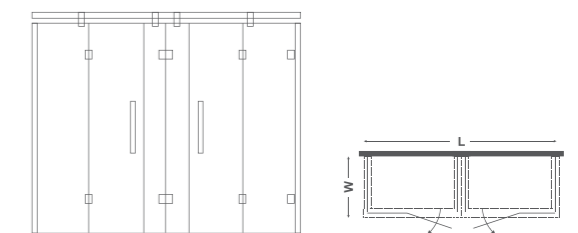

S17C

双人豪华淋浴房 / Double Deluxe dripping room
304 不锈钢 / SUS304

Size: 2200x800x2000mm
可非标订做 / Be-custom made

玻璃厚度 Glass thickness : 8-10mm
产品颜色 : 青古铜、红古铜
Color: Bronze/Red bronze