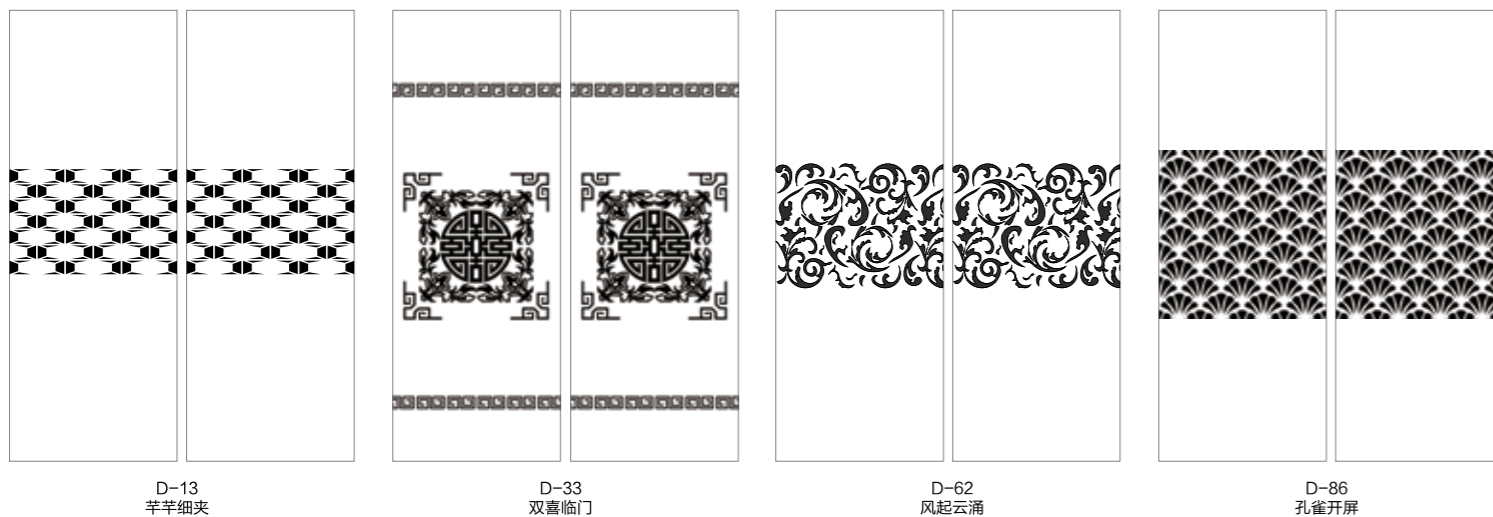

VK-A07  
1700x800x750mm

VK-A08  
1500x730x500mm 1700x730x500mm

VK-A11  
1500x750x400 1700x750x400mm

VK-A13  
1750x750x800mm

VK-A14  
1500x750x500 1700x750x500mm

半弧中缸  
800x1200x330 高 mm

方形  
800x1200x130 高 mm