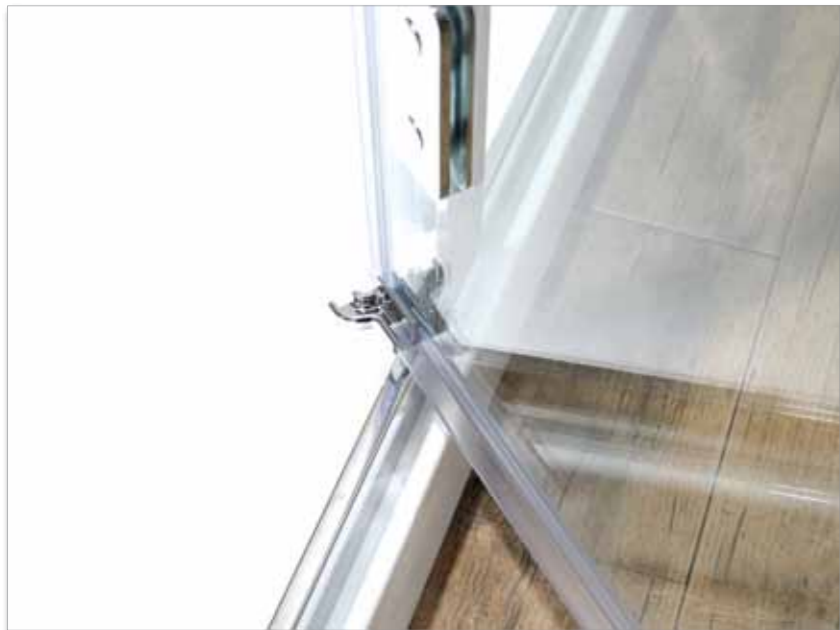

---

精选进口 SUS304 不锈钢，精工铸造，纯手工打磨抛光，体验高贵品质，高档耐用。

Selection of imported SUS304 stainless steel, Seiko casting, pure hand polished and polished to experience the noble quality, high-grade durable.

---

BOTTOM NO WATER DESIGN  
底部无积水设计

---

淋浴门片设定外开时，门片表面会残留水渍并往下流，水槽能将水集中，再引流回淋浴间内。  
设计简洁，易清洁，不积水。

When the shower door is set to open, the surface of the door will be residual water and flow down, the tank can focus the water, and then diverted back to the shower room.  
Simple design, easy to clean, no water.