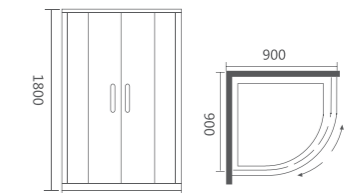

### W04F-M

扇形推拉门 (整体房) / Sector Sliding door

Size: 900x900x1800mm  
可非标订做 / Be-custom made

玻璃厚度 Glass thickness : 6-8mm  
铝材产品颜色 : 光银 / 哑银 / 砂银 / 拉丝  
Color: Polished chrome-coat / Flat silver / Sand silver / Fiber drawing