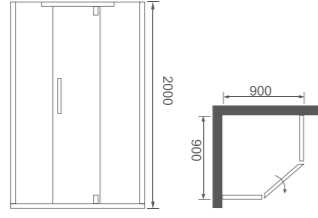

Building Materials

钻石形外开门 /Diamond hinged door
304 不锈钢 /SUS304

Size: 900x900x2000mm
可非标订做 /Be-custom made

玻璃厚度 Glass thickness : 8-10mm
不锈钢产品颜色 : 亮光
Color:Light