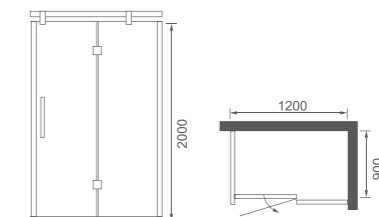

U13C

方形外开门 / Square outside the door
304 不锈钢 / SUS304

Size: 800x1200x2000mm
可非标订做 / Be-custom made

玻璃厚度 Glass thickness : 8-10mm
不锈钢产品颜色 : 钛金 / 亮光
Color: Titanium/light