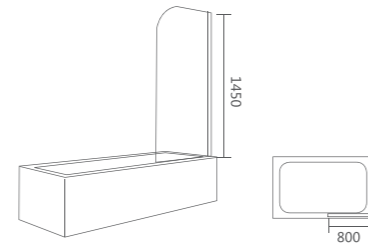

## P01P

浴缸屏风推拉门 / Bathtub wall sliding door

Size: 800x1450mm  
可非标订做 / Be-custom made

玻璃厚度 Glass thickness : 6mm  
铝材产品颜色 : 亮光 / 哑银 / 砂银 / 拉丝  
Color: Light / Flat silver / Sand silver / Fiber drawing