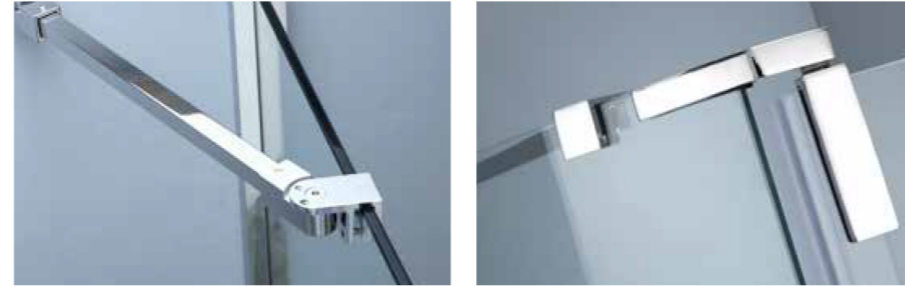

A02P-39

屏风推拉门 /Screen sliding door
304 不锈钢 /SUS304
Size:1400x2000mm
可非标订做 /Be-custom made
玻璃厚度 Glass thickness :8-10mm
产品颜色 : 亮光 / 拉丝 / 雅黑 / 玫瑰金 / 钛金
Color:Light/Fiber drawing/Elegant black/
Rose gold/Titanium