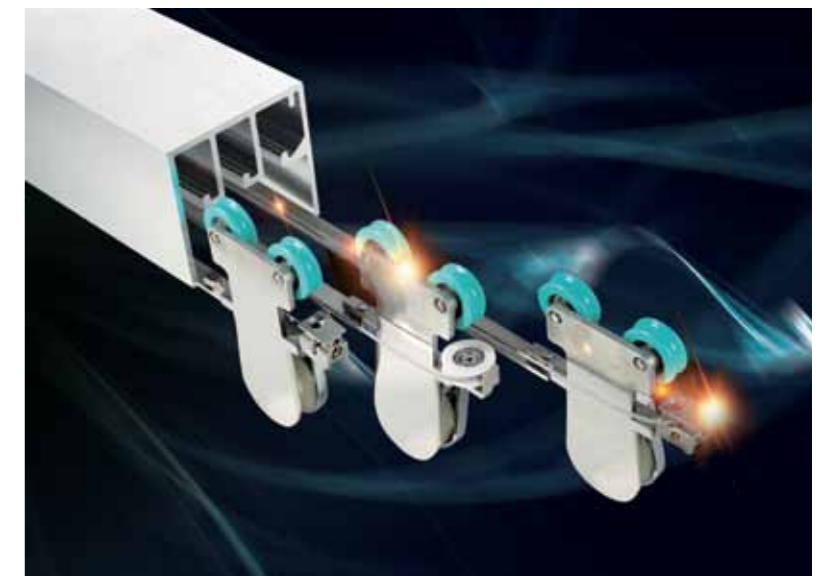

B03P (三联动推拉门)

屏风推拉门 / Screen sliding door
304 不锈钢 / SUS304

Size: 1400x2000mm
可非标订做 / Be-custom made

玻璃厚度 Glass thickness : 8mm
不锈钢产品颜色: 亮光 / 拉丝 / 黑钛 / 玫瑰金 / 钛金
Color: Light/Fiber drawing/Titanium black/
Rose gold/Titanium

B04C (三联动推拉门)

方形推拉门 / Square sliding door
304 不锈钢 / SUS304

Size: 800x1200x2000mm
可非标订做 / Be-custom made

玻璃厚度 Glass thickness : 8mm
不锈钢产品颜色: 亮光 / 拉丝 / 黑钛 / 玫瑰金 / 钛金
Color: Light/Fiber drawing/Titanium black/
Rose gold/Titanium

B03P-3 (三联动推拉门)

屏风推拉门 / Screen sliding door
304 不锈钢 / SUS304

Size: 1400x2000mm
可非标订做 / Be-custom made

玻璃厚度 Glass thickness : 8mm
不锈钢产品颜色: 亮光 / 拉丝 / 黑钛 / 玫瑰金 / 钛金
Color: Light/Fiber drawing/Titanium black/
Rose gold/Titanium

B03P-2 (三联动推拉门)

屏风推拉门 / Screen sliding door
304 不锈钢 / SUS304

Size: 1400x2000mm
可非标订做 / Be-custom made

玻璃厚度 Glass thickness : 8mm
不锈钢产品颜色: 亮光 / 拉丝 / 黑钛 / 玫瑰金 / 钛金
Color: Light/Fiber drawing/Titanium black/
Rose gold/Titanium