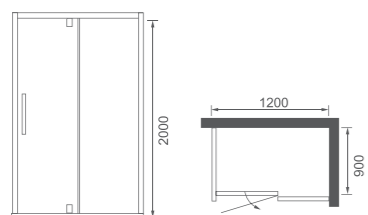

## C13C

方形外开门 / Square outside the door  
304 不锈钢 / SUS304

Size: 800x1200x2000mm  
可非标订做 / Be-custom made

玻璃厚度 Glass thickness : 8-10mm  
产品颜色 : 镜光  
Color: Mirror light

C13D

钻石形外开门 /Diamond hinged door  
304 不锈钢 /SUS304