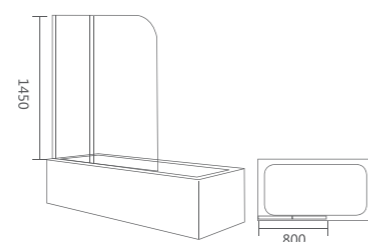

P12P-2

浴缸屏风推拉门 / Bathtub wall sliding door

Size: 800x1450mm
可非标订做 / Be-custom made

玻璃厚度 Glass thickness : 6mm
铝材产品颜色 : 亮光 / 哑银 / 砂银 / 拉丝
Color: Light / Flat silver / Sand silver / Fiber drawing