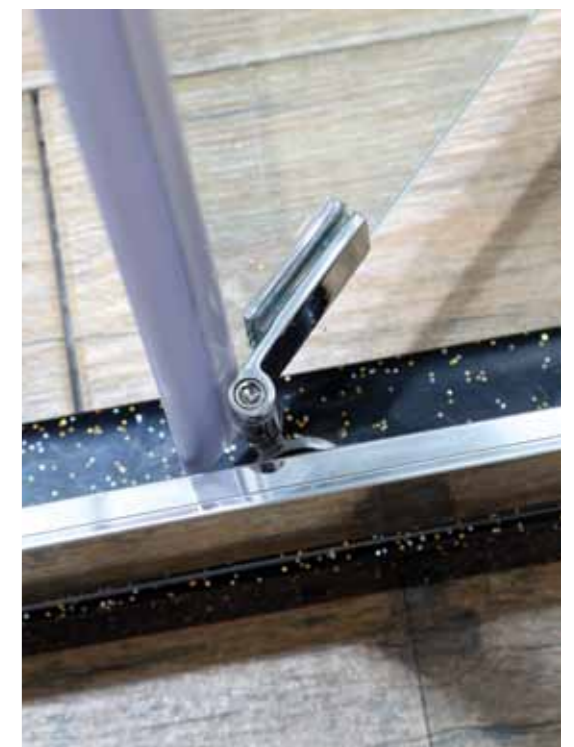

W02P-2

屏风外开门 / Outside the screen door
304 不锈钢 / SUS304

可非标订做 / Be-custom made

玻璃厚度 Glass thickness : 8-10mm
产品颜色 : 镜光
Color: Mirror light

彰显有度，于无声之中展现华贵之气。精雕细凿，在每一个精微之处，都可见证其非凡匠心。色彩柔和沉稳，外观简洁尊贵，置于浴室一角，更能衬托空间主人非同常人的生活品味

Demonstrating the luxurious breath silently the meticulous carving in every exquisite detail witnesses the outstanding workmanship the colors are soft and steady, and the appearance is simple and noble. In a corner of the bathroom, it further sets off the uncommon life of the owner