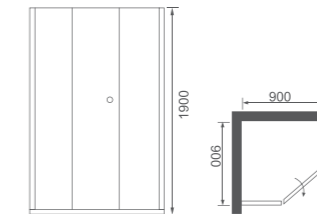

P13C

方形外开门 / Square outside the door

Size: 800X1200x1900mm
可非标订做 / Be-custom made

玻璃厚度 Glass thickness :6mm
铝材产品颜色 : 光银 / 哑银 / 砂银 / 拉丝
Color: Polished chrome-coat/Flat silver/
Sand silver/Fiber drawing

P - Series

P13D

钻石形外开门 / Diamond hinged door

Size: 900x900x1900mm
可非标订做 / Be-custom made

玻璃厚度 Glass thickness : 6mm
铝材产品颜色 : 光银 / 哑银 / 砂银 / 拉丝
Color: Polished chrome-coat/Flat silver/
Sand silver/Fiber drawing