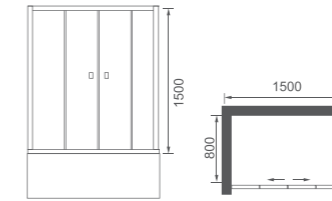

D05C

浴缸屏风推拉门 Bathtub wall sliding door

Size: 800x1500x1500mm
可非标订做 /Be-custom made

玻璃厚度 Glass thickness :6-8mm
铝材产品颜色: 亮光 / 哑银 / 砂银 / 拉丝
Color:Light/Flat silver/Sand silver/Fiber drawing