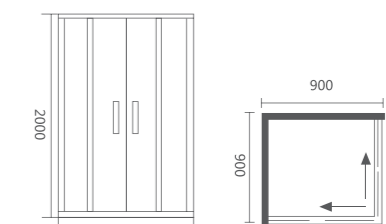

Q04C

方形推拉门 / Square push door

Size: 900x900x1900mm
可非标订做 / Be-custom made

玻璃厚度 Glass thickness : 6-8mm
铝材产品颜色 : 光银 / 哑银 / 砂银 / 拉丝
Color: Polished chrome-coat / Flat silver / Sand silver / Fiber drawing