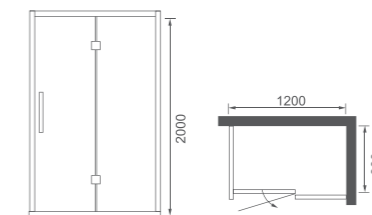

### H13C

方形外开门 / Square outside the door  
304 不锈钢 / SUS304

Size: 800X1200x2000mm  
可非标订做 / Be-custom made

玻璃厚度 Glass thickness : 8-10mm  
产品颜色 : 镜光  
Color: Mirror light

---

STAINLESS STEEL HANDLE  
不锈钢拉手