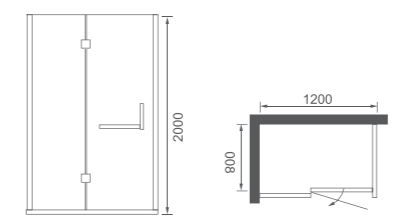

玻璃厚度 Glass thickness : 8-10mm  
五金配件颜色 : 亮光  
Color: Light

**L13C (无缝铰链)**

方形外开门 / Square outside the door

Size: 800x1200x2000mm  
可非标订做 / Be-custom made

玻璃厚度 Glass thickness : 8-10mm  
五金配件颜色: 亮光  
Color: Light