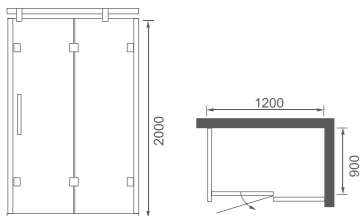

# 2

SERIES  
PRODUCT

213C

方形外开门 / Square outside the door  
304 不锈钢 / SUS304

Size: 800X1200x2000mm  
可非标订做 / Be-custom made

玻璃厚度 Glass thickness : 8-10mm  
产品颜色 : 镜光  
Color: Mirror light

DIGITAL PRECISION CASTING  
数码精铸合页