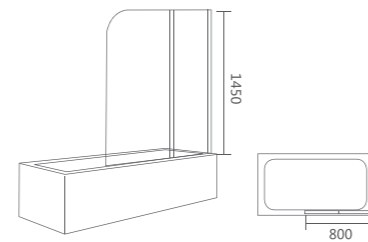

P12P

浴缸屏风推拉门 / Bathtub wall sliding door

Size: 800x1450mm
可非标订做 / Be-custom made

玻璃厚度 Glass thickness : 6mm
铝材产品颜色 : 亮光 / 哑银 / 砂银 / 拉丝
Color: Light / Flat silver / Sand silver / Fiber drawing