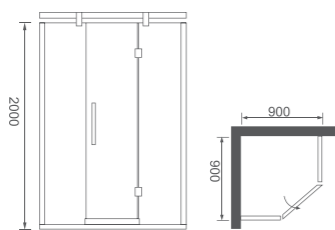

Size: 900x900x2000mm  
1000x1000x2000mm  
可非标订做 / Be-custom made

玻璃厚度 Glass thickness : 8-10mm  
不锈钢产品颜色 : 钛金 / 亮光  
Color: Titanium/light

**U13C**

方形外开门 / Square outside the door  
304 不锈钢 / SUS304

Size: 800x1200x2000mm  
可非标订做 / Be-custom made