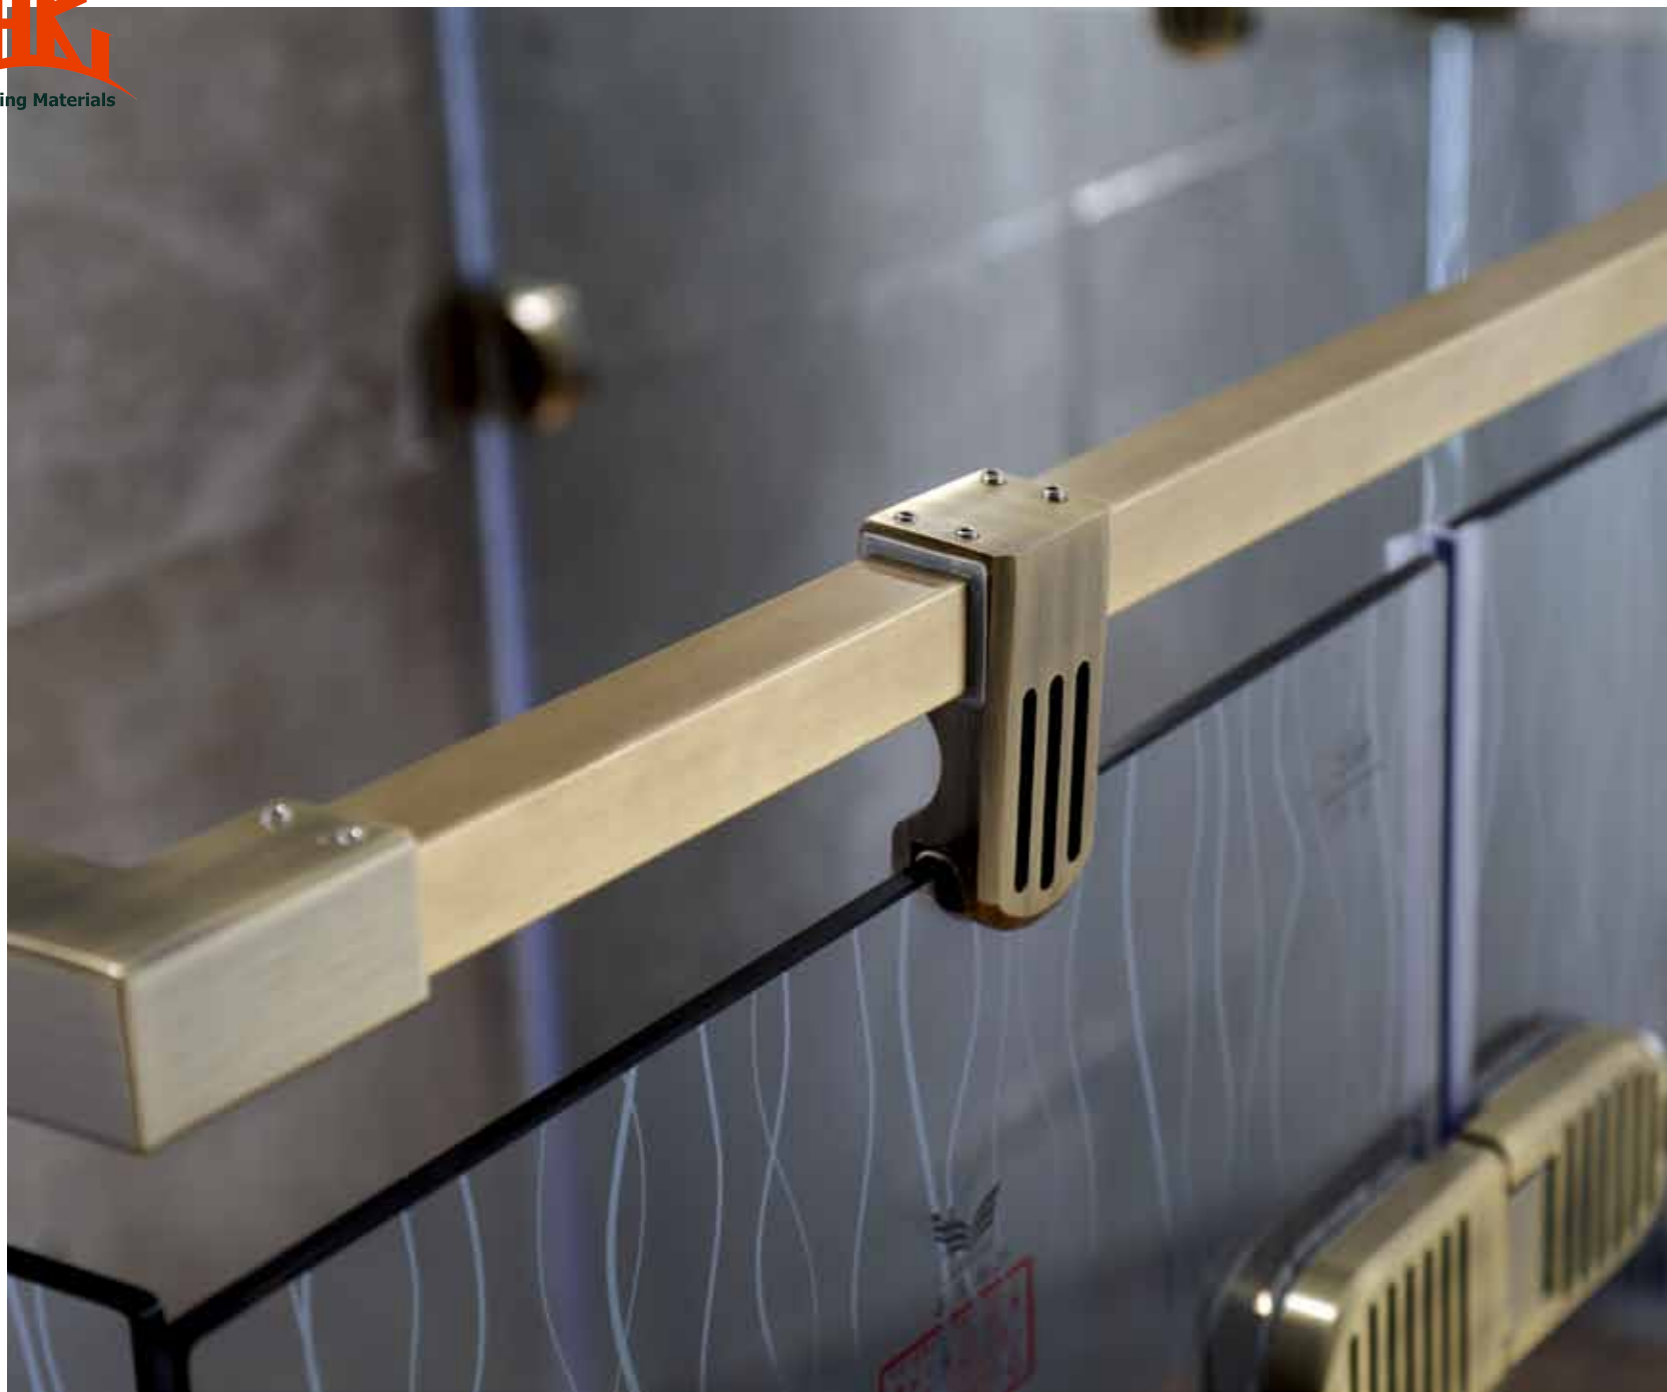

精雕细凿

Demonstrating the luxurious breath silently the meticulous carving in every exquisite detail witnesses the outstanding workmanship the colors are soft and steady, and the appearance is simple and noble. In a corner of the bathroom, it further sets off the uncommon life of the owner

彰显有度，于无声之中展现华贵之气。精雕细凿，在每一个精微之处，都可见证其非凡匠心。色彩柔和沉稳，外观简洁尊贵，置于浴室一角，更能衬托空间主人非同常人的生活品味

RESPECTABLE AND
ELEGANT 尊贵典雅