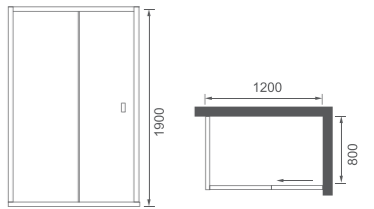

D03C

方形推拉门 /Square sliding door

Size: 800x1200x1900mm
可非标订做 /Be-custom made

玻璃厚度 Glass thickness :6-8mm
铝材产品颜色: 亮光 / 哑银 / 砂银 / 拉丝
Color:Light/Flat silver/Sand silver/Fiber drawing