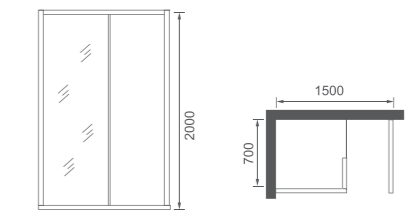

513C

方形隔断推拉门 / Square partition sliding door

Size: 700x1500x2000mm
可非标订做 / Be-custom made

玻璃厚度 Glass thickness : 6-8mm
铝材产品颜色 : 亮光 / 哑银 / 砂银 / 拉丝
Color: Light / Flat silver / Sand silver / Fiber drawing