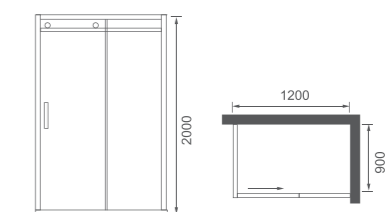

O03C

方形推拉门 / Square sliding door
304 不锈钢 / SUS304

Size: 800X1200x2000mm
可非标订做 / Be-custom made

玻璃厚度 Glass thickness : 8mm
不锈钢产品颜色 : 亮光
Color:Light