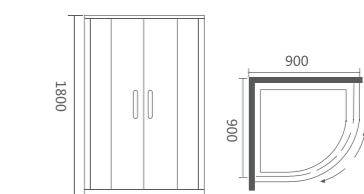

W04F-N

扇形推拉门 (整体房) / Sector Sliding door

Size: 900x900x1800mm
可非标订做 / Be-custom made

玻璃厚度 Glass thickness : 6-8mm
铝材产品颜色 : 光银 / 哑银 / 砂银 / 拉丝
Color: Polished chrome-coat / Flat silver / Sand silver / Fiber drawing