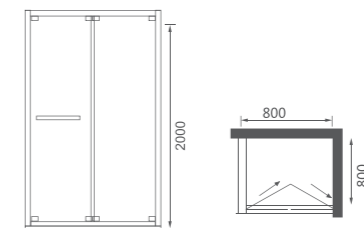

## W03C-2

方形外开门 / Square outside the door

Size: 800X800x2000mm  
可非标订做 / Be-custom made

玻璃厚度 Glass thickness : 8mm  
五金配件颜色 : 亮光  
Color: Light

**W02P-2**

屏风外开门 / Outside the screen door  
304 不锈钢 / SUS304