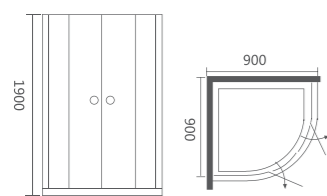

P14F

扇形外开门 / Fan-shaped open door

Size: 900x900x1900mm
可非标订做 / Be-custom made

玻璃厚度 Glass thickness : 6mm
铝材产品颜色 : 光银 / 哑银 / 砂银 / 拉丝
Color: Polished chrome-coat / Flat silver / Sand silver / Fiber drawing