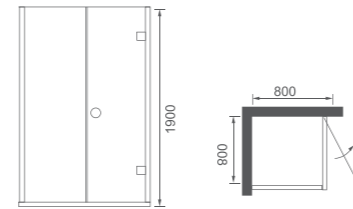

## L12C

方形外开门 / Square outside the door

Size: 800X800x1900mm  
可非标订做 / Be-custom made

玻璃厚度 Glass thickness : 8-10mm  
五金配件颜色 : 亮光  
Color:Light