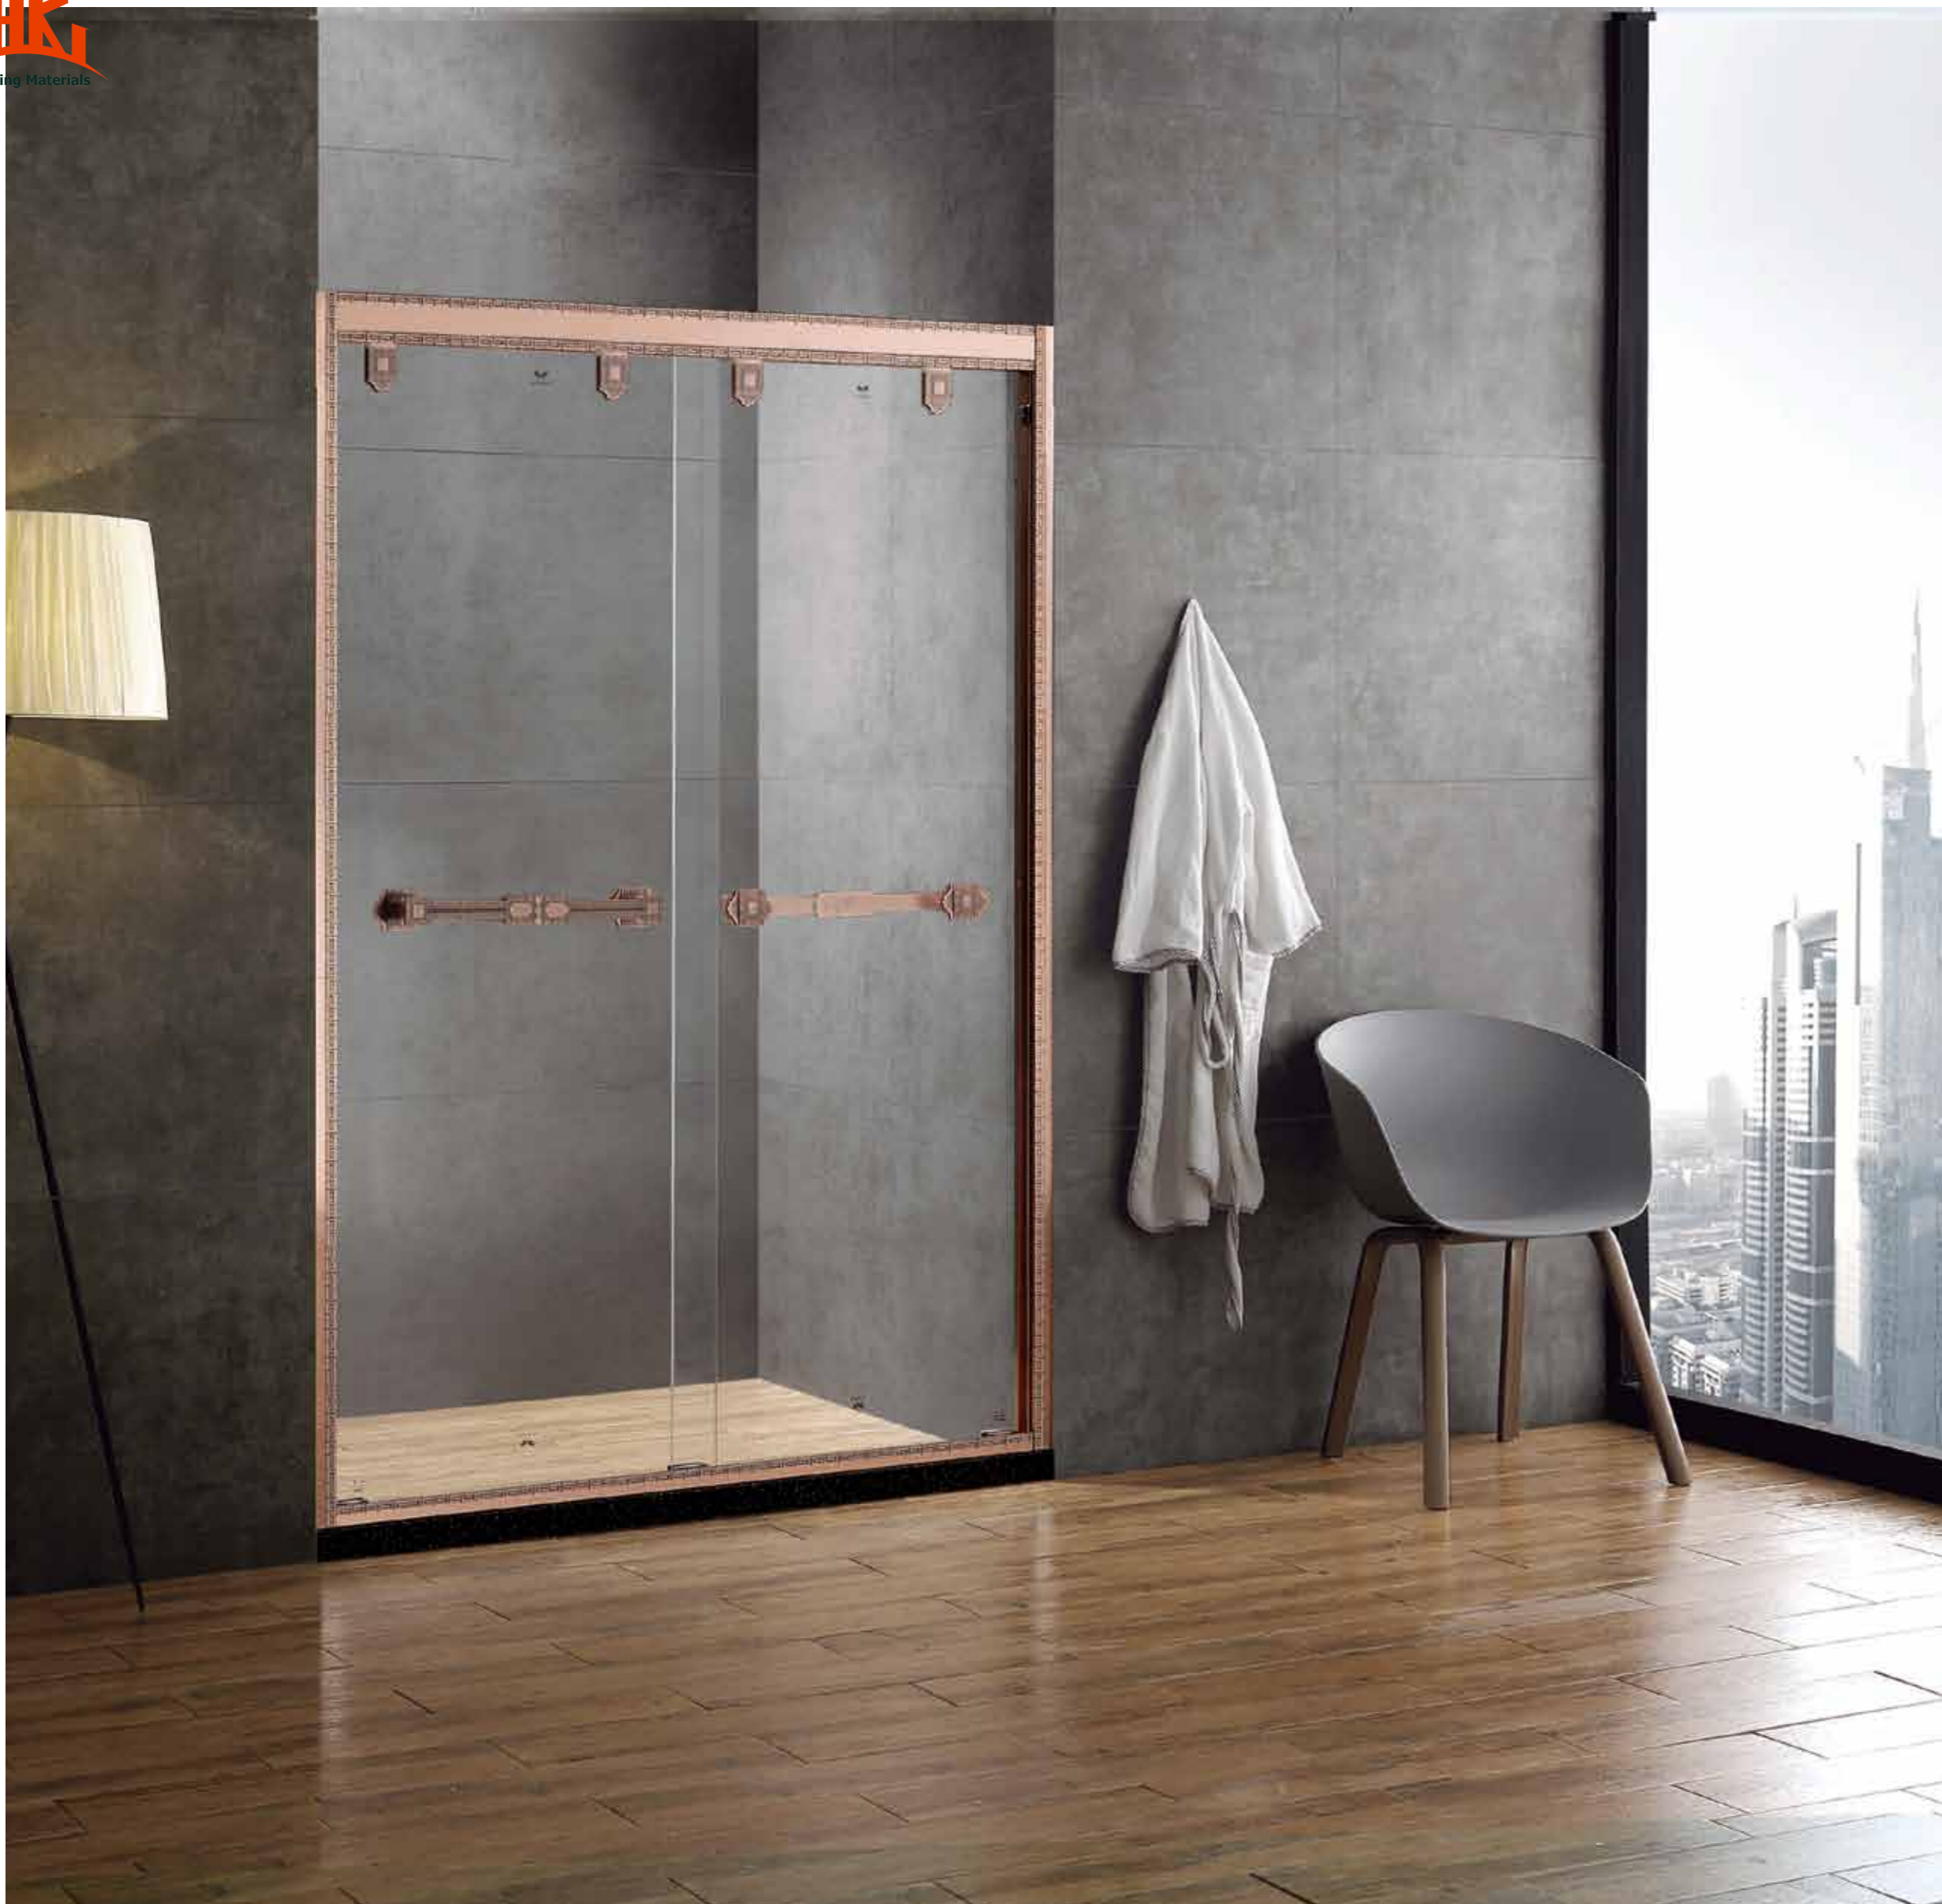

SMOOTH FOUR-WHEEL
平稳四轮

可 360 度旋转，多角度调节导轨平衡，增加滑轮的顺畅。
平稳四轮运行顺畅，受力均匀，静音无跳动。

It can rotate 360 degrees, adjust the guide rail balance at multiple angles, and increase the smoothness of pulley.
Stable and smooth operation in the four round, uniform force and silent beating.

A02P-29

屏风推拉门 / Screen sliding door

Size: 1400x2000mm
可非标订做 / Be-custom made

玻璃厚度 Glass thickness :8-10mm
不锈钢产品颜色: 镜光
Color: Mirror light