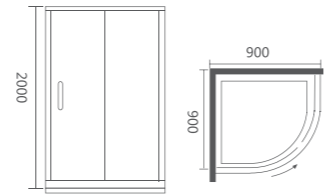

J02R

全弧型推拉门 /Whole arc sliding door

Size: 900x900x2000mm
可非标订做 /Be-custom made

玻璃厚度 Glass thickness :6-8mm
铝材产品颜色: 亮光 / 哑银 / 砂银 / 拉丝
Color:Light/Flat silver/Sand silver/Fiber drawing