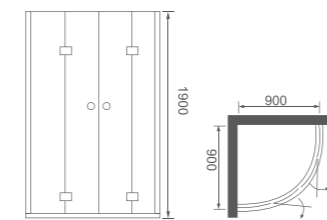

L04F

扇形外开门 / Fan shape hinged door

Size: 900x900x1900mm
可非标订做 / Be-custom made

玻璃厚度 Glass thickness : 6-8mm
五金配件颜色 : 亮光
Color:Light