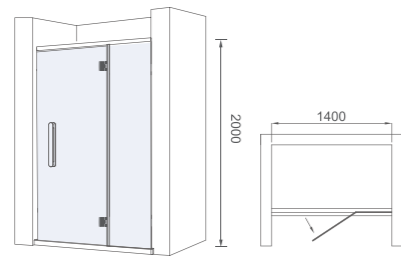

H12P

屏风外开门 / Outside the screen door
304 不锈钢 / SUS304

可非标订做 / Be-custom made

玻璃厚度 Glass thickness : 8-10mm
产品颜色 : 镜光
Color: Mirror light