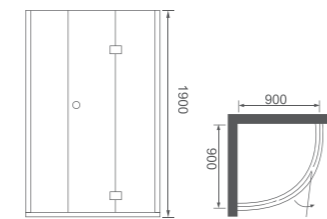

L13F

扇形外开门 / Fan shape hinged door

Size: 900x900x1900mm
可非标订做 / Be-custom made

玻璃厚度 Glass thickness : 6-8mm
五金配件颜色 : 亮光
Color:Light