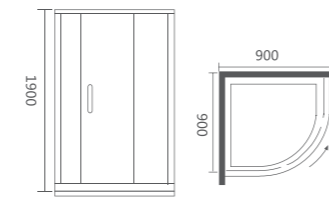

### D03R-2

全弧推拉门 / Whole Arc Sliding door

Size: 900x900x1900mm  
1000x1000x1900mm  
可非标订做 / Be-custom made

玻璃厚度 Glass thickness : 6-8mm  
铝材产品颜色 : 亮光 / 哑银 / 砂银 / 拉丝  
Color: Light/Flat silver/Sand silver/Fiber drawing