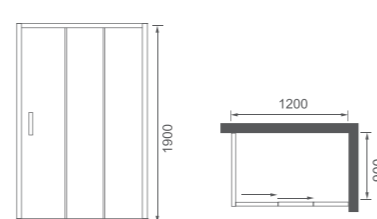

F04C (三联动推拉门)

方形推拉门 / Square sliding door

Size: 800x1200x2000mm
可非标订做 / Be-custom made

玻璃厚度 Glass thickness : 6-8mm
铝材产品颜色: 亮光 / 哑银 / 砂银 / 拉丝
Color: Light / Flat silver / Sand silver / Fiber drawing