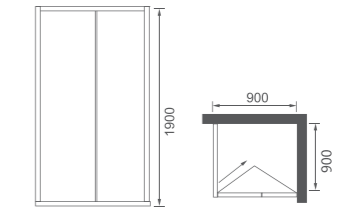

F03C (折叠门)

方形折叠门 / Square sliding door

Size: 900X900x2000mm
可非标订做 / Be-custom made

玻璃厚度 Glass thickness : 6-8mm
铝材产品颜色: 亮光 / 哑银 / 砂银 / 拉丝
Color: Light / Flat silver / Sand silver / Fiber drawing