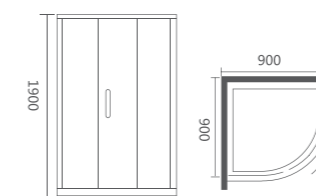

D03R

扇形推拉门 /Sector Sliding door

Size: 900x900x1900mm
可非标订做 /Be-custom made

玻璃厚度 Glass thickness : 6-8mm
铝材产品颜色: 亮光 / 哑银 / 砂银 / 拉丝
Color:Light/Flat silver/Sand silver/Fiber drawing