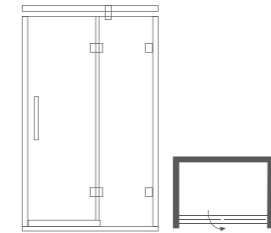

212P

屏风外开门 /Outside the screen door
304 不锈钢 /SUS304

可非标订做 /Be-custom made

玻璃厚度 Glass thickness : 8-10mm
产品颜色 : 镜光
Color:Mirror light