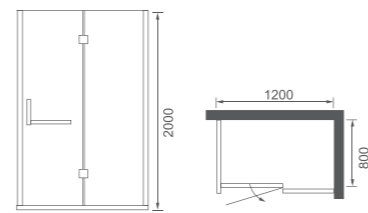

L13C-2

方形外开门 / Square outside the door

Size: 800x1200x2000mm
可非标订做 / Be-custom made

玻璃厚度 Glass thickness : 8-10mm
五金配件颜色 : 亮光
Color: Light