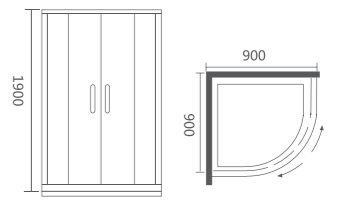

D04F

扇形推拉门 / Sector Sliding door

Size: 900x900x1900mm
可非标订做 / Be-custom made

玻璃厚度 Glass thickness : 6-8mm
铝材产品颜色 : 亮光 / 哑银 / 砂银 / 拉丝
Color: Light/Flat silver/Sand silver/Fiber drawing