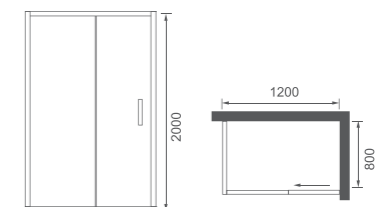

Y03C

方形推拉门 / Square sliding door

Size: 800x1200x2000mm
可非标订做 / Be-custom made

玻璃厚度 Glass thickness : 6-8mm
铝材产品颜色 : 亮光 / 哑银 / 砂银 / 拉丝
Color: Light/Flat silver/Sand silver/Fiber drawing