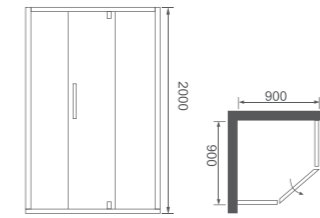

C13D

钻石形外开门 /Diamond hinged door
304 不锈钢 /SUS304

Size: 900x900x2000mm
可非标订做 /Be-custom made

玻璃厚度 Glass thickness : 8-10mm
不锈钢产品颜色 : 亮光
Color:Light