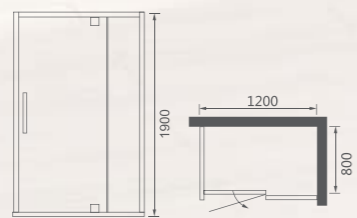

I13C

方形外开门 / Square outside the door

Size: 800x1200x1900mm
可非标订做 / Be-custom made

玻璃厚度 Glass thickness : 6-8mm
铝材产品颜色: 亮光 / 哑银 / 砂银 / 拉丝
Color: Light/Flat silver/Sand silver/Fiber drawing