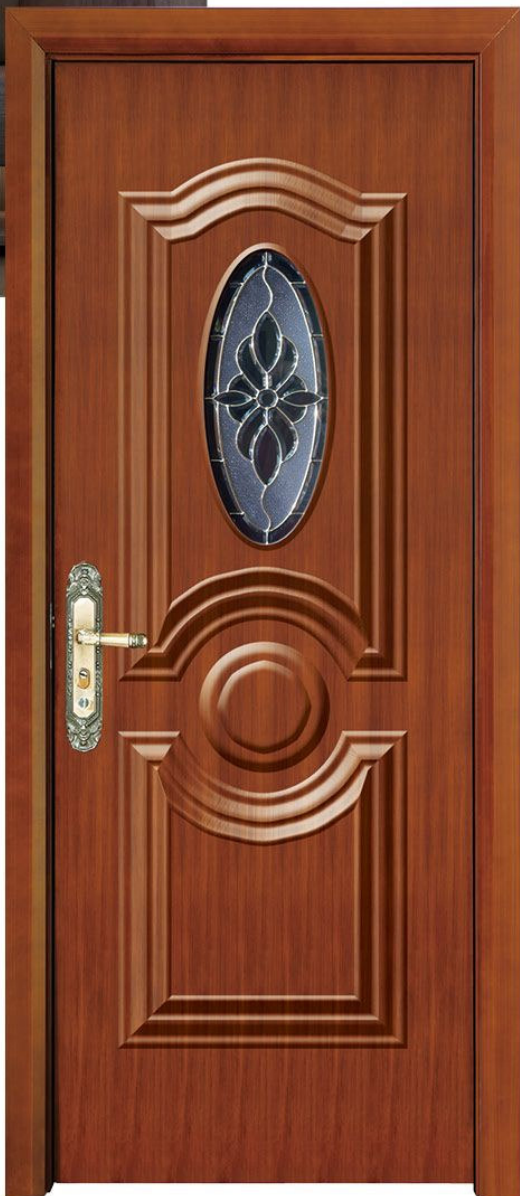

L I F E S T Y L E

温润细腻·真实自在

WARM AND DELICATE
REAL AND COMFORTABLE

HSQN-35