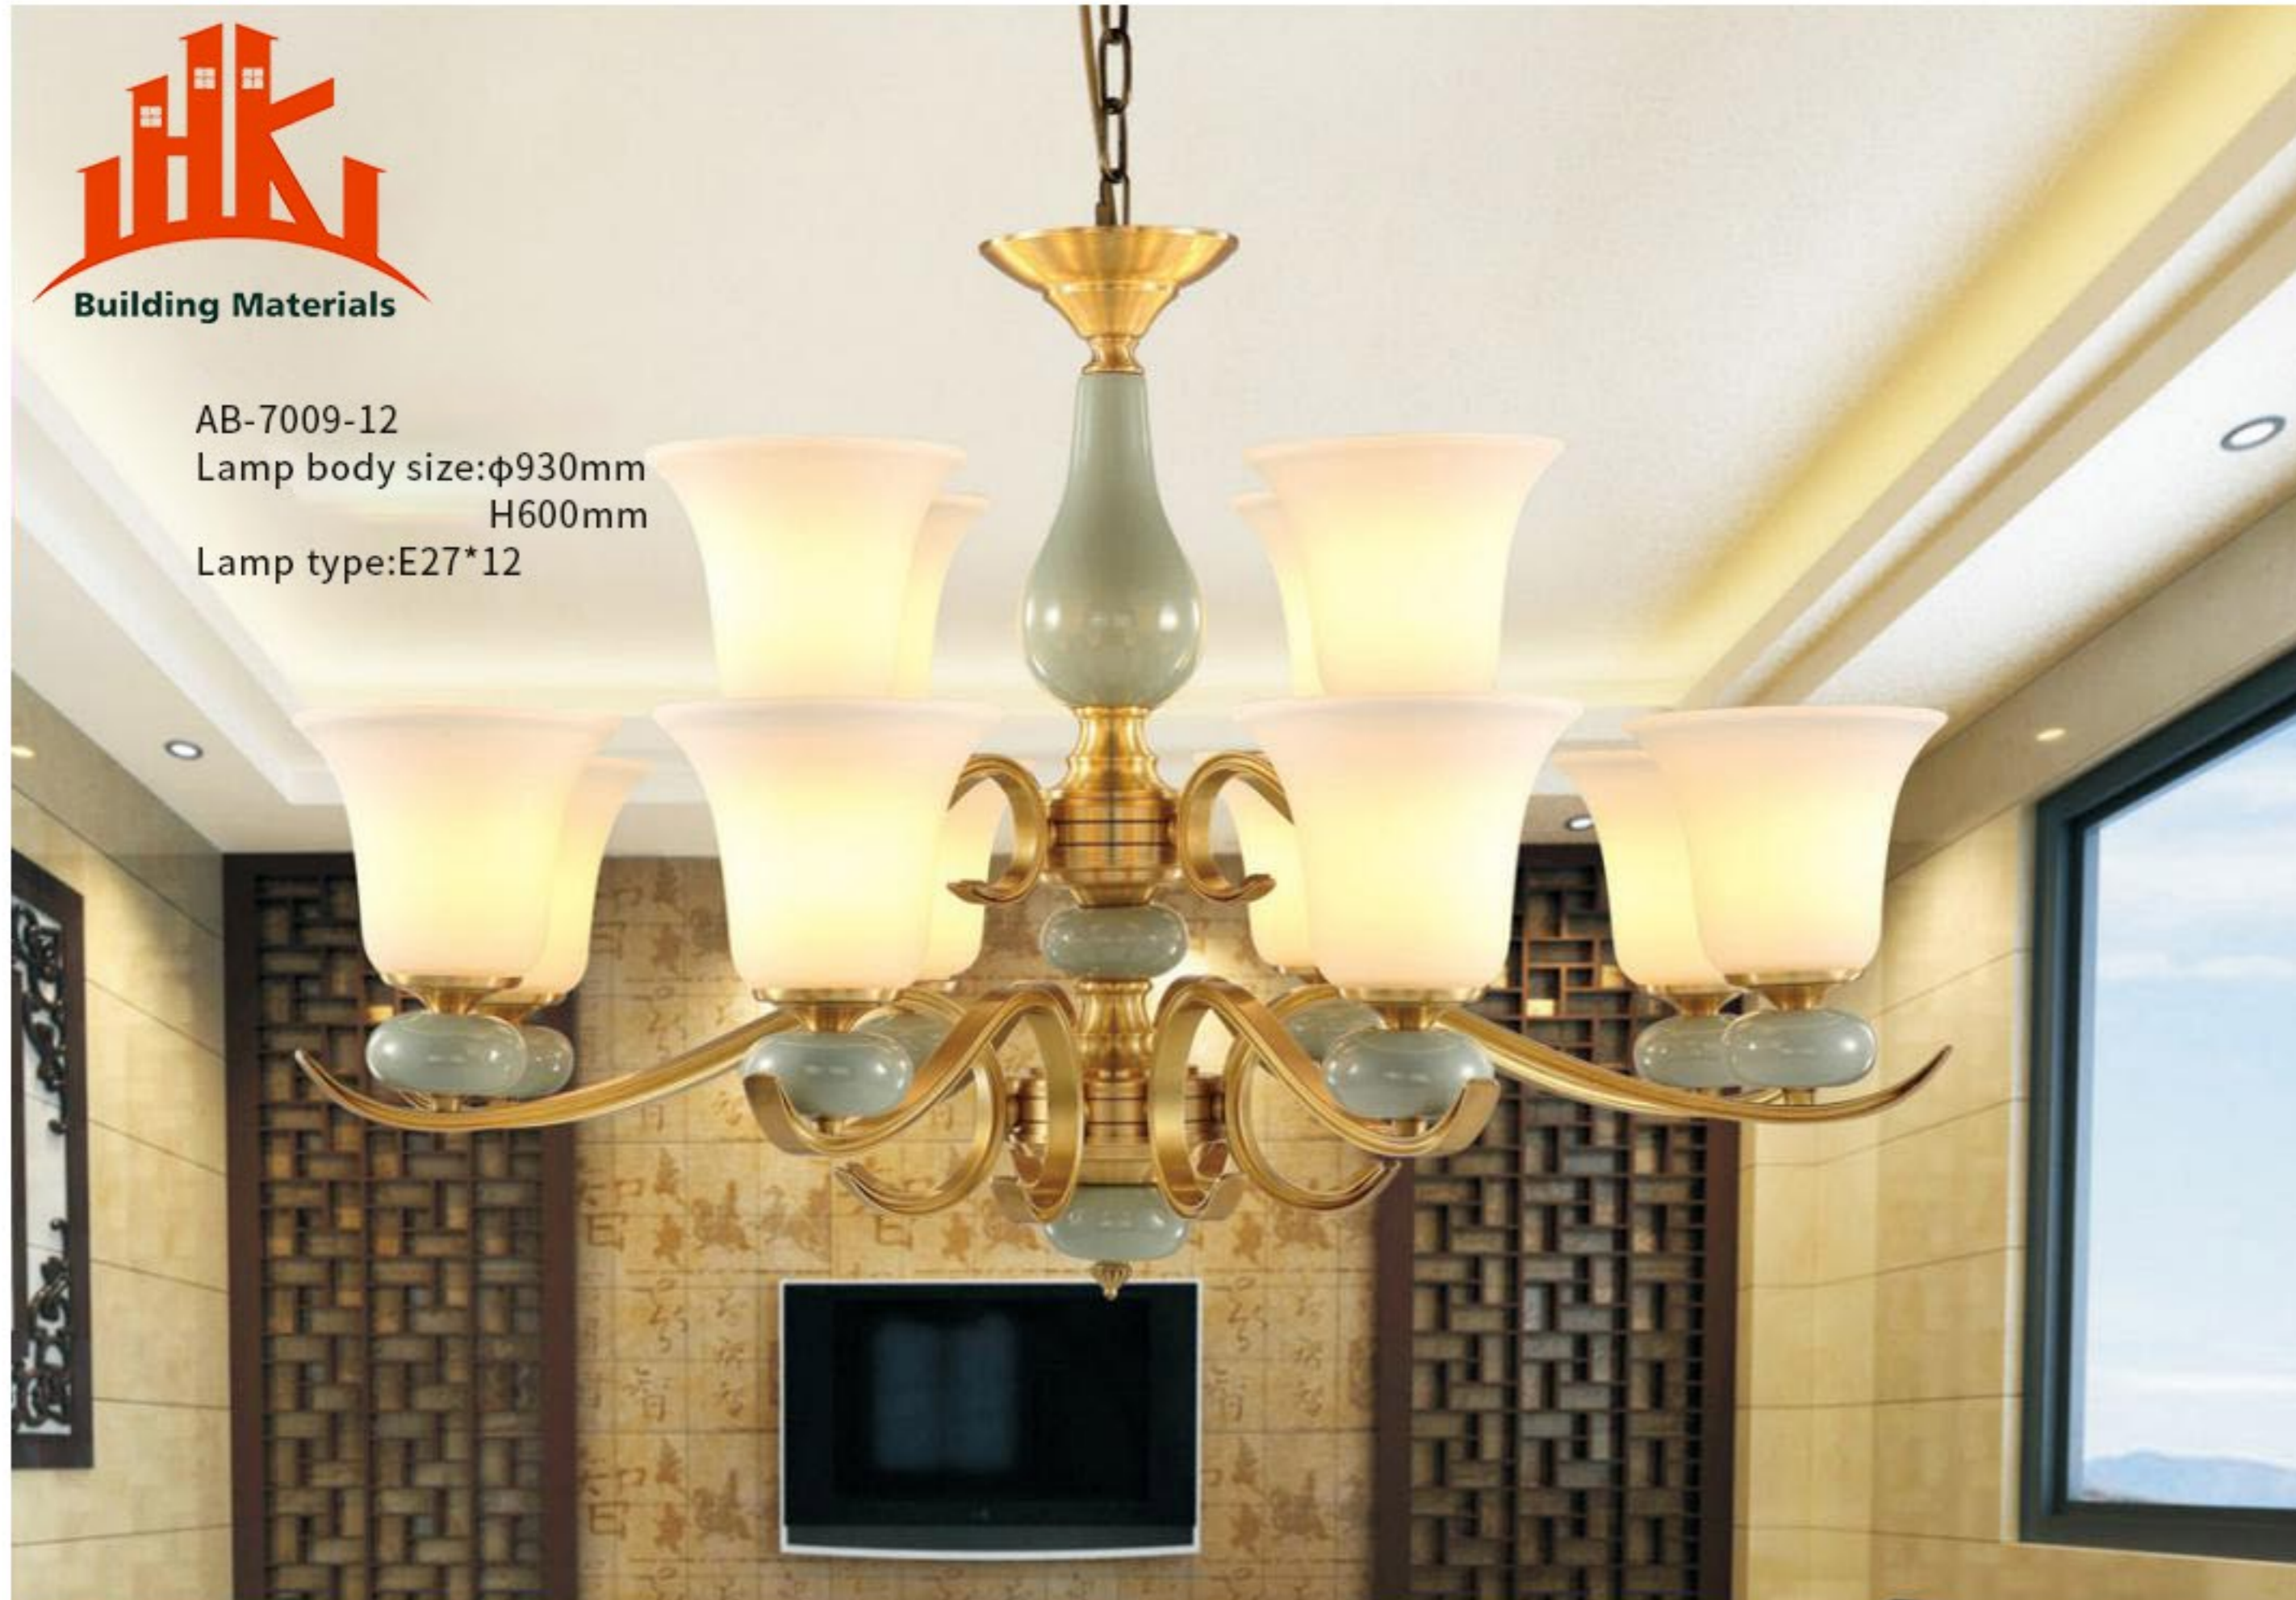

AB-T113-6D
Lamp body size:φ750mm
H500mm
Lamp type:E14*6

AB-T113-1B
Lamp body size:W150mm
E280mm
H330
Lamp type:E14*1

AB-T113-2B
Lamp body size:W440mm
E220mm
H330
Lamp type:E14*2

AB-7009-12
Lamp body size:φ930mm
H600mm
Lamp type:E27*12