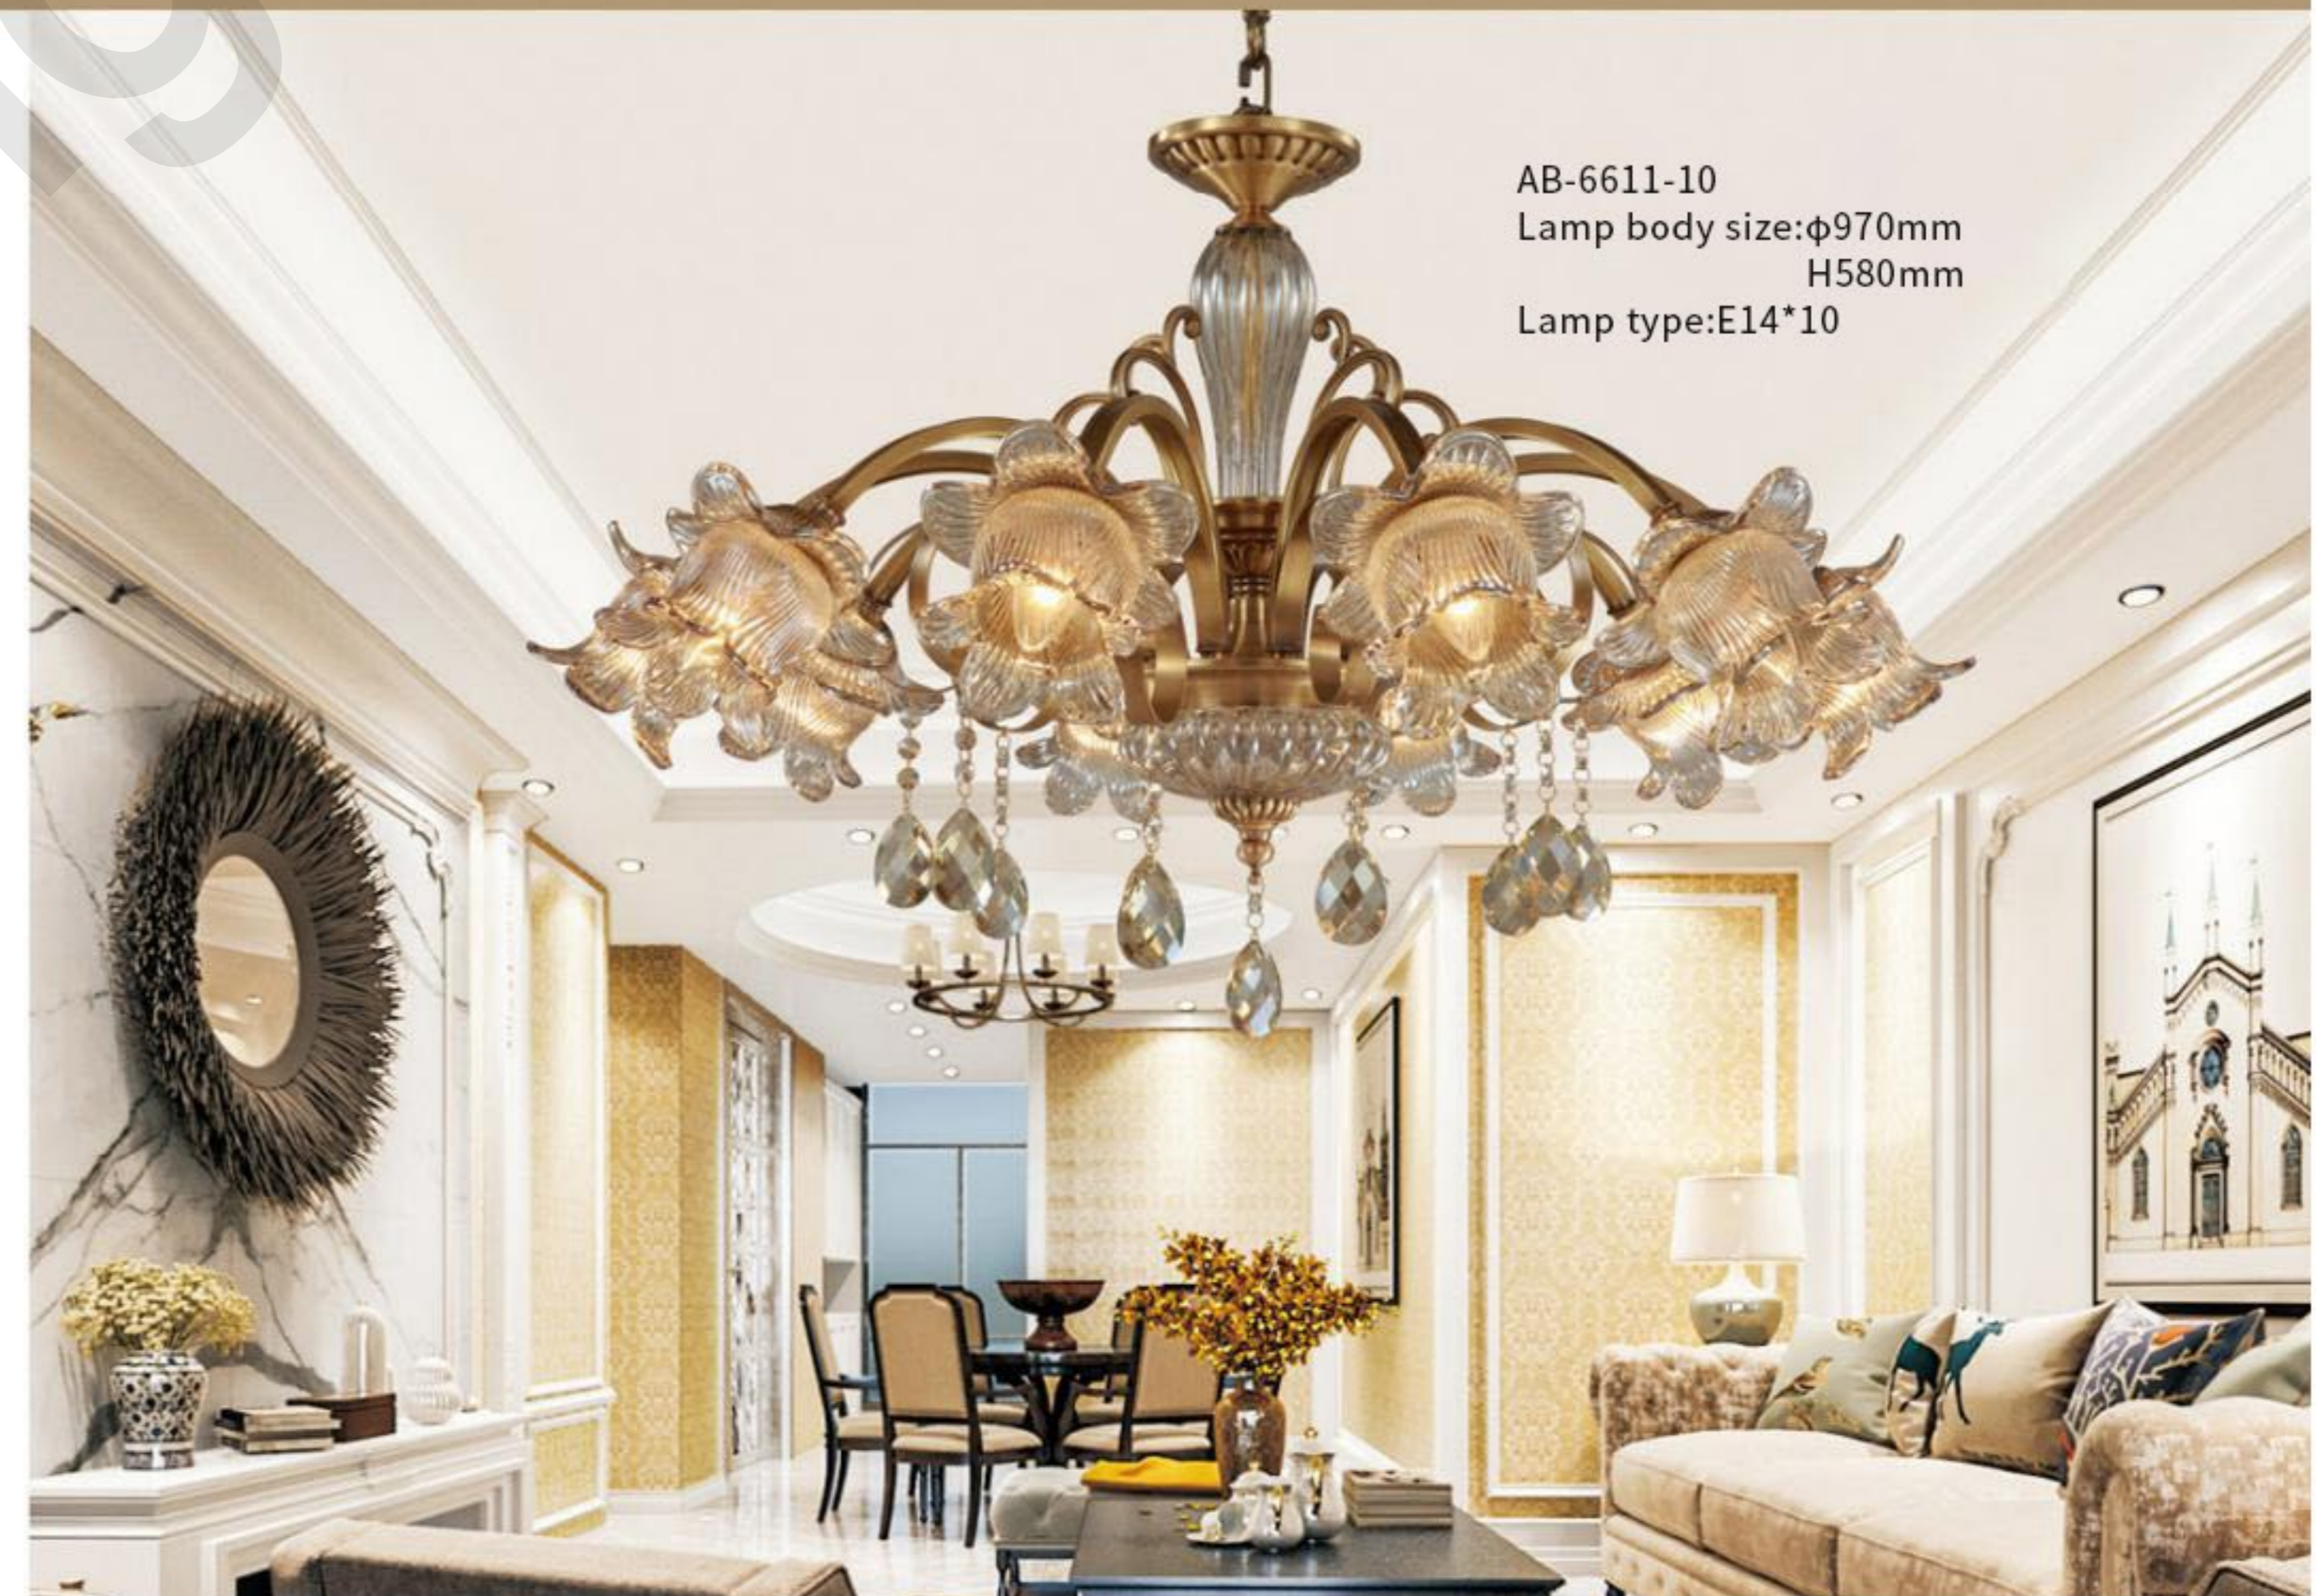

AB-6611-10
Lamp body size:φ970mm
H580mm
Lamp type:E14*10