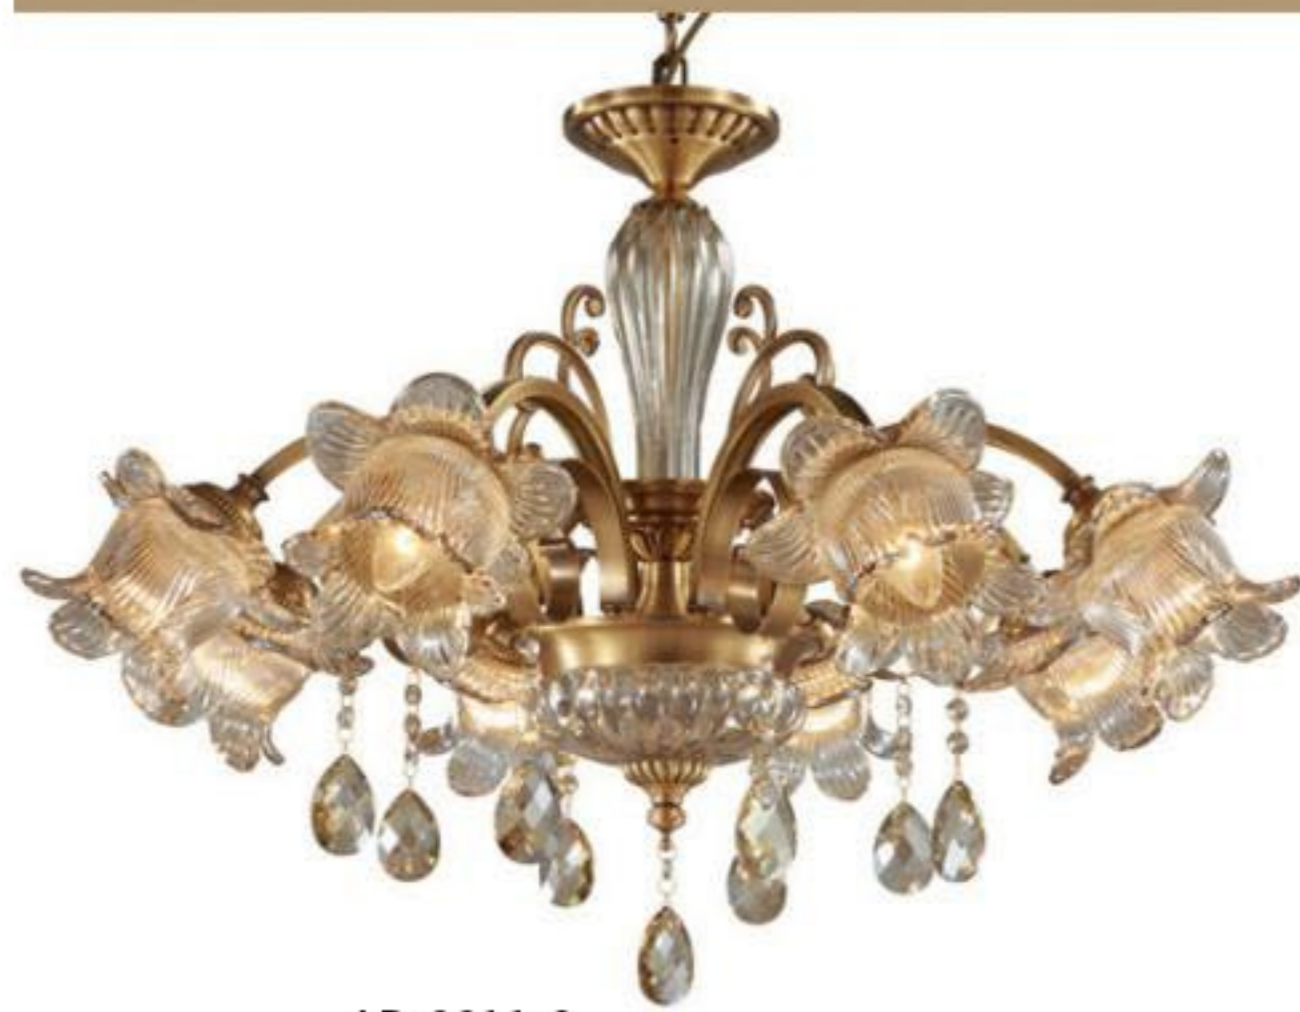

Building Materials

AB-6611-8+4
Lamp body size:φ970mm
H680mm
Lamp type:E14*12

AB-6611-6
Lamp body size:φ750mm
H560mm
Lamp type:E14*6

AB-6611-2
Lamp body size:W390mm
S280mm
H230mm
Lamp type:E14*2

AB-6611-1
Lamp body size:W160mm
S270mm
H280mm
Lamp type:E14*1