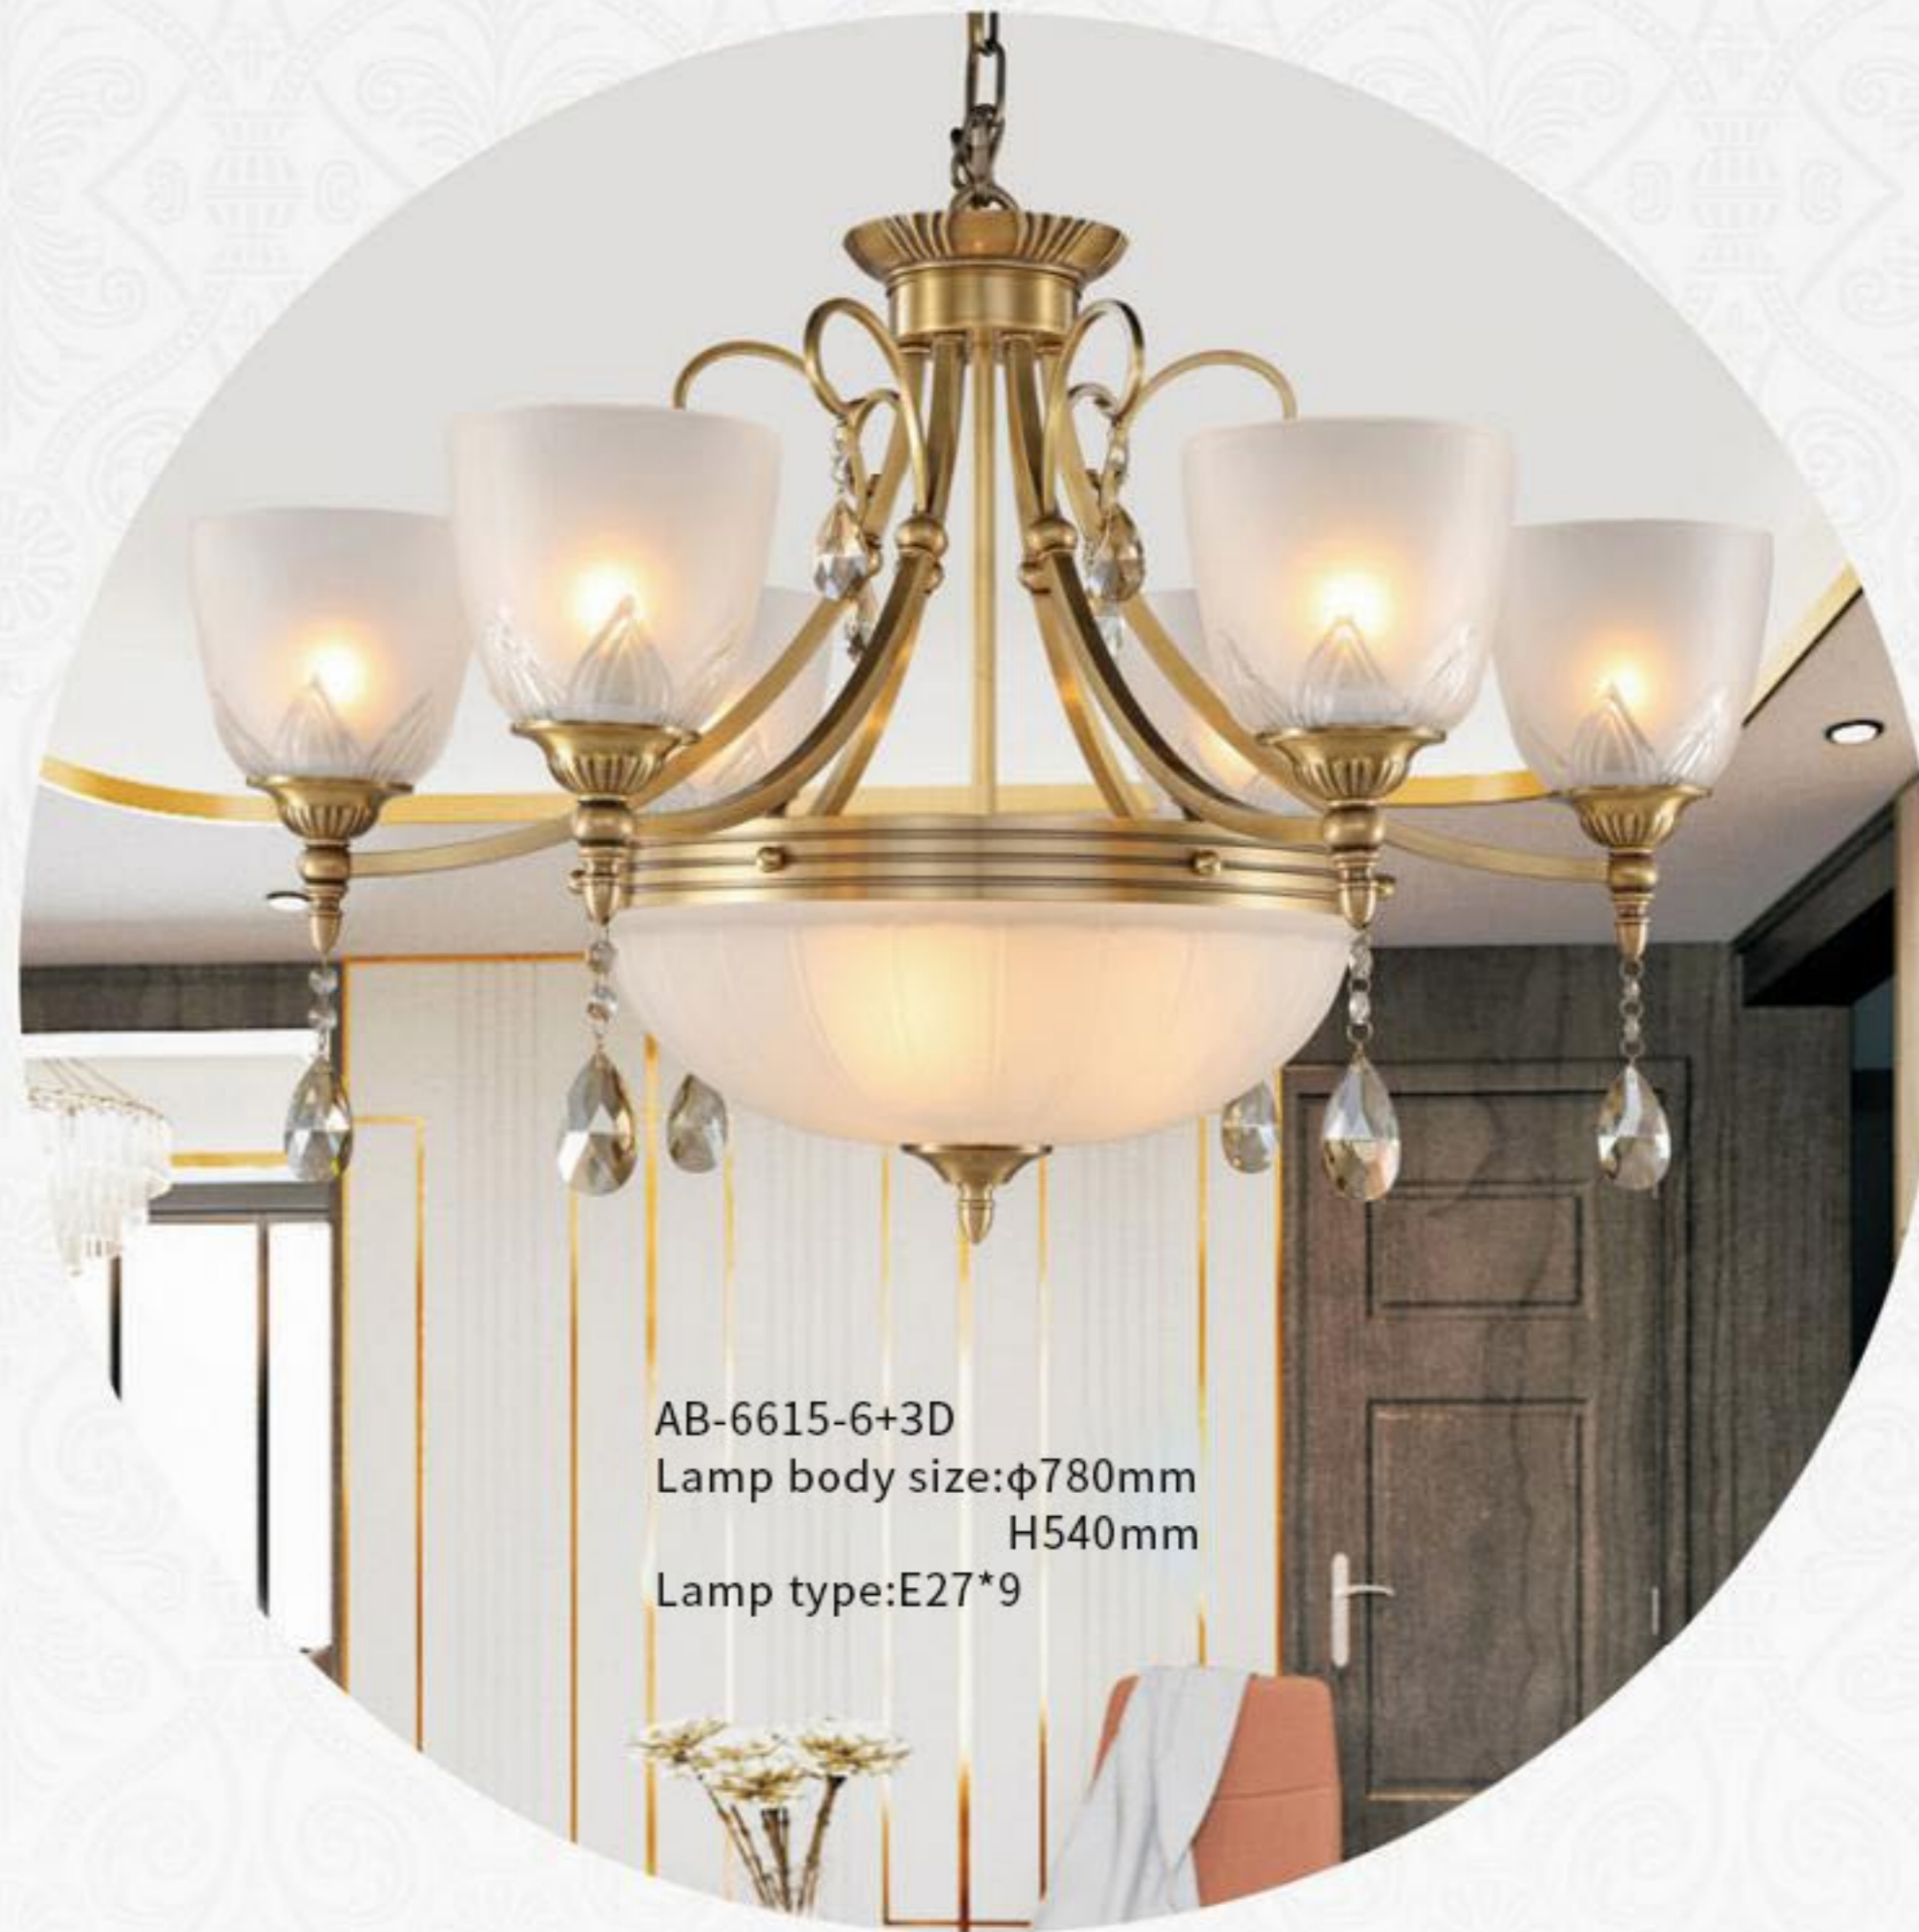

AB-6615-6+3D
Lamp body size: ϕ 780mm
H540mm
Lamp type: E27*9