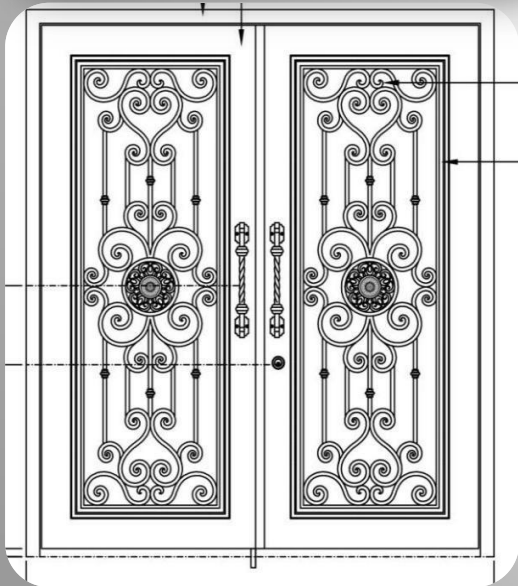

FOSHAN HK BUILDING MATERIAL COMPANY

Ironwork

One-stop solution for your Self-built houses or construction projects

Save your time, Save your cost!

Iron door

Entrance door:

LB-ID-001

LB-ID-002

LB-ID-003

LB-ID-004

LB-ID-005

LB-ID-006

LB-ID-013

LB-ID-014

LB-ID-015

LB-ID-016