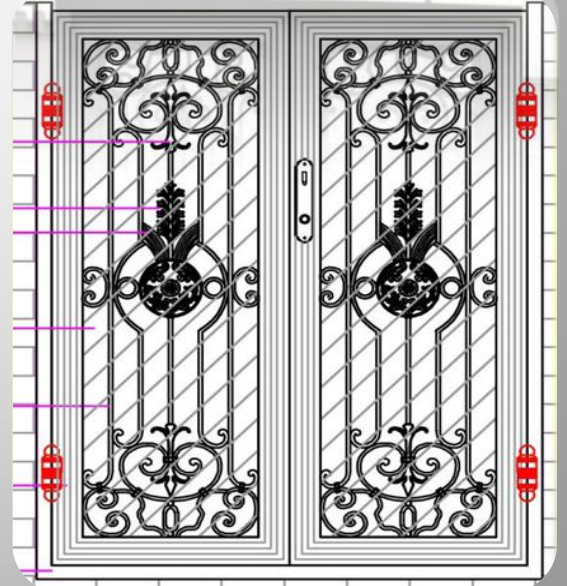

FOSHAN HK BUILDING MATERIAL COMPANY

Ironwork

One-stop solution for your Self-built houses or construction projects

Save your time, Save your cost!

Iron door

Entrance door:

LB-ID-001

LB-ID-002

LB-ID-003

LB-ID-004

LB-ID-005

LB-ID-006

LB-ID-013

LB-ID-014

LB-ID-015

LB-ID-016